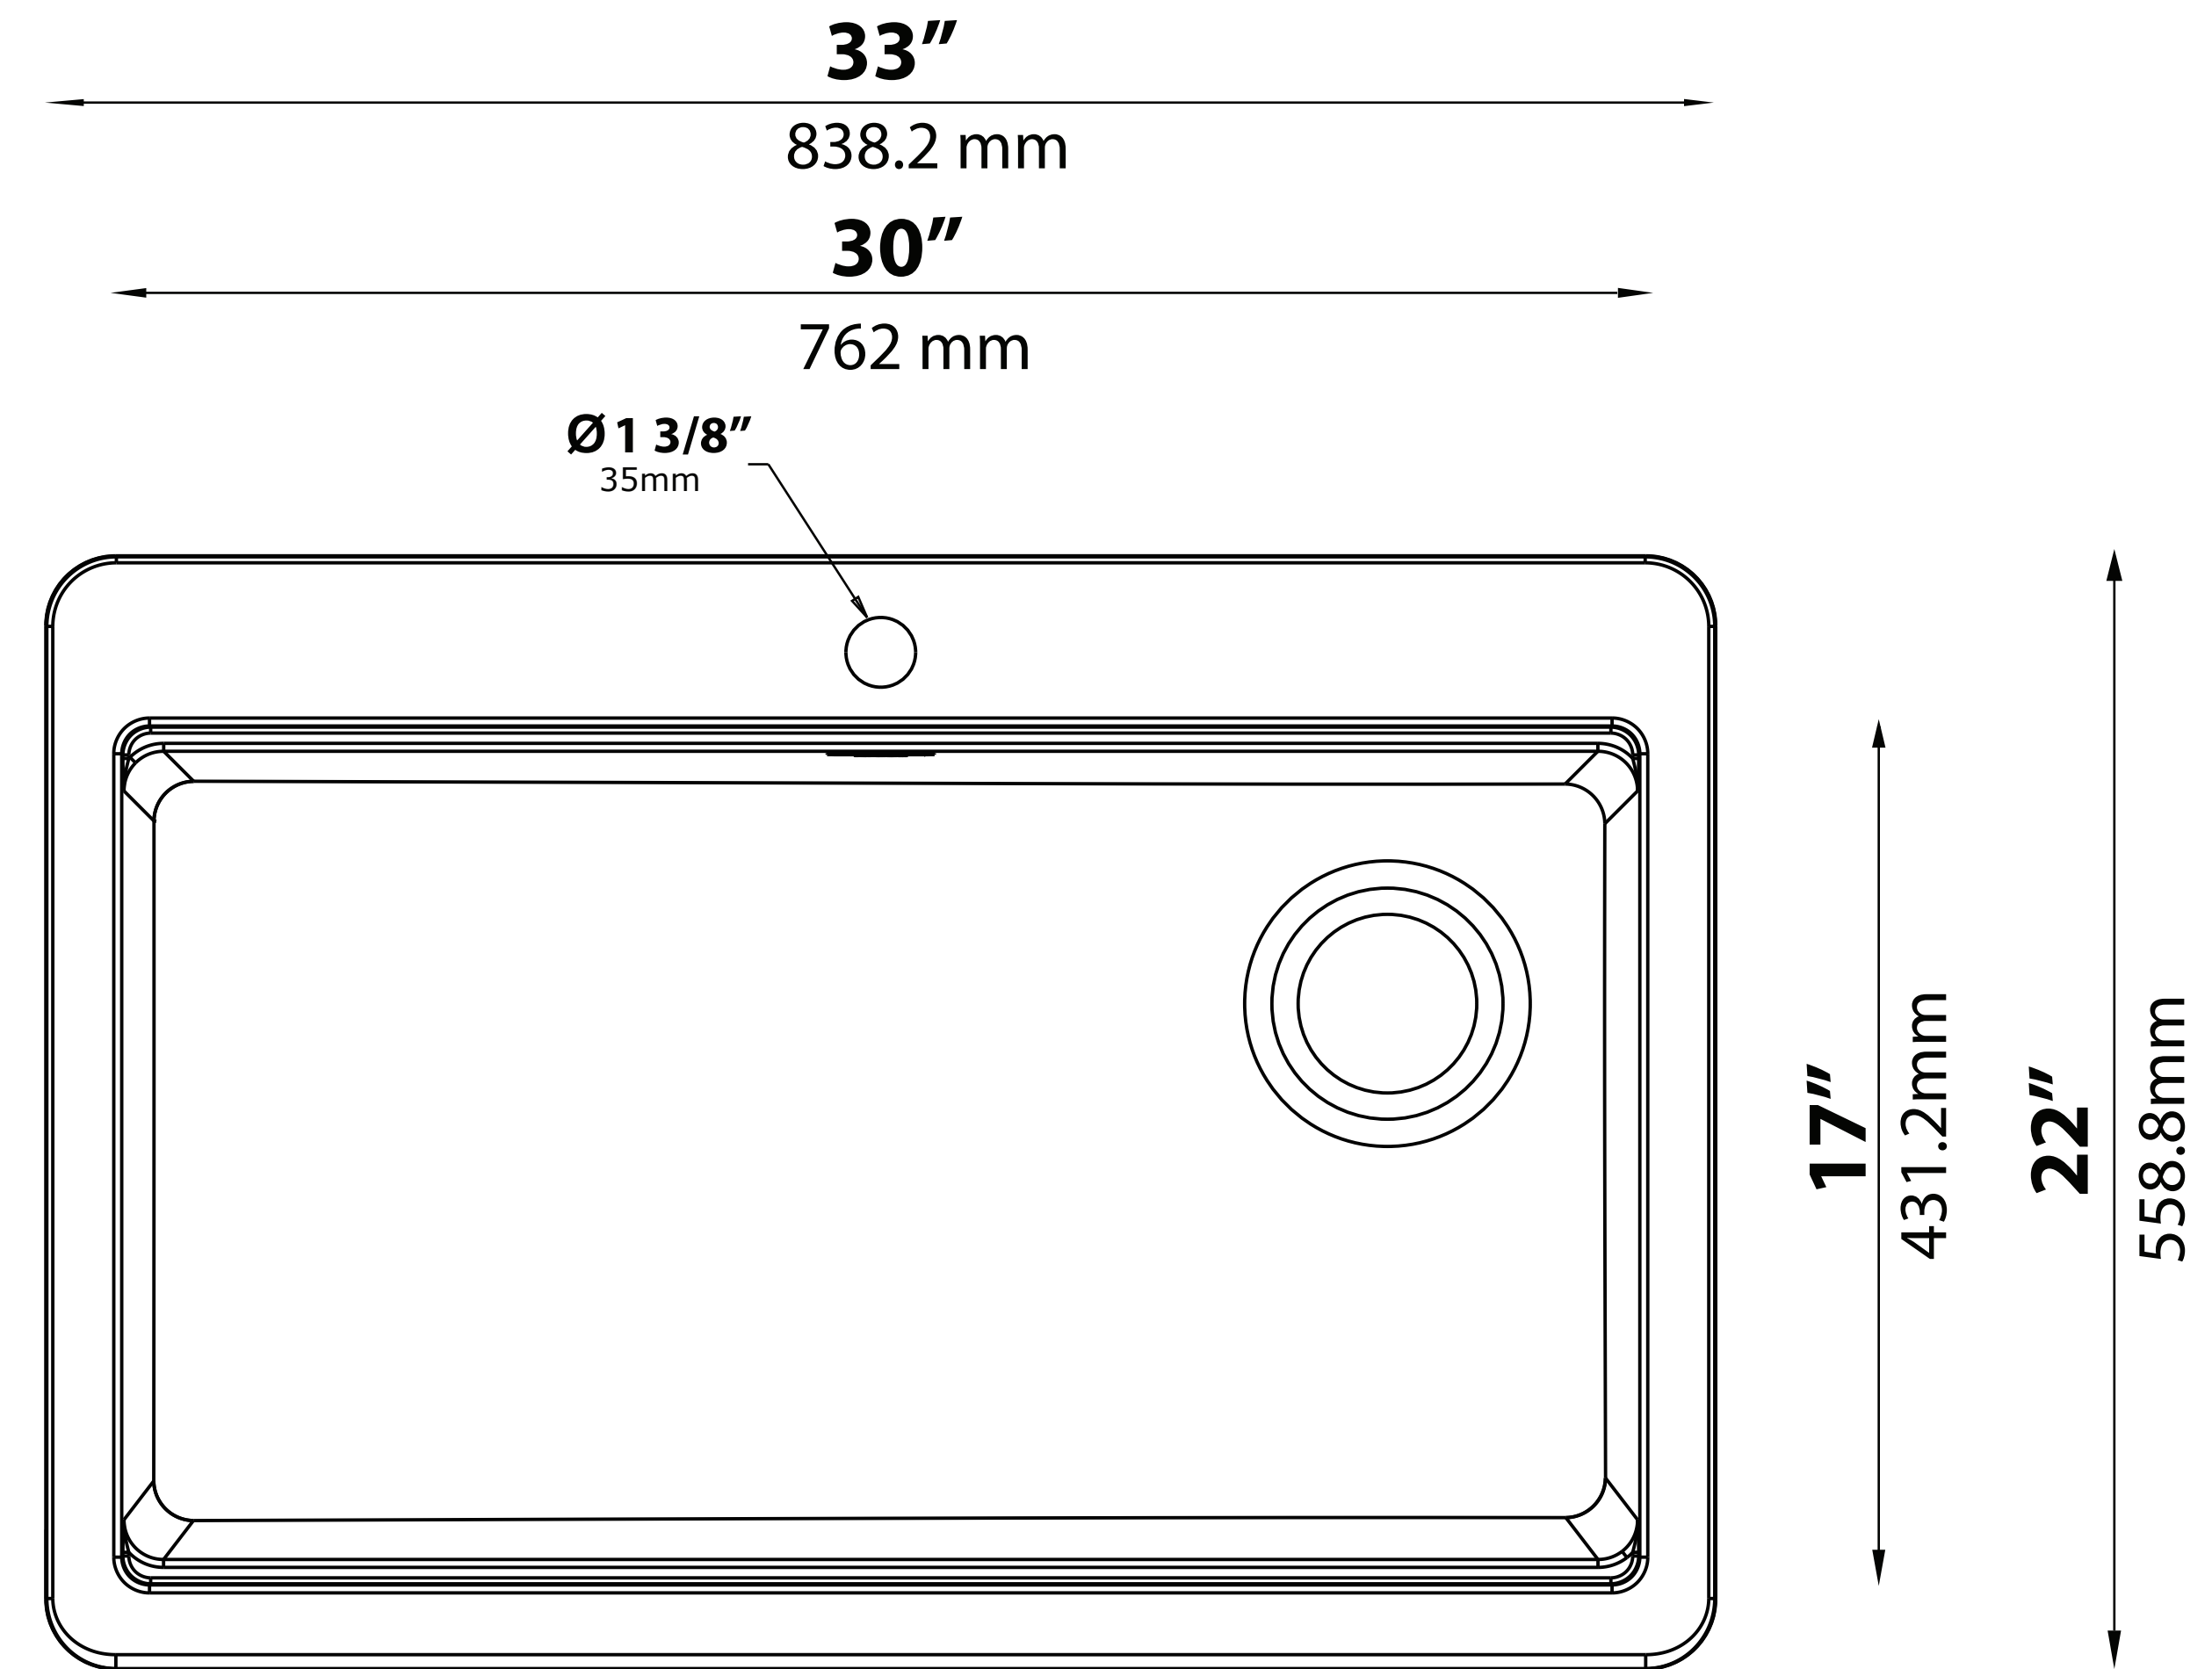

Outline size: 841*511mm 350g art paper 350 克铜版纸

Kräus[®]
www.kraususa.com

Model No.
KGTF1-33
KGTF2-33

Top Mount Cut-out

Pro Hotline: 516.801.8955
Customer Service: 800.775.0703

NOTES:

Cutout template is provided as a guide **ONLY** and must be checked against actual sink to verify correct fit.