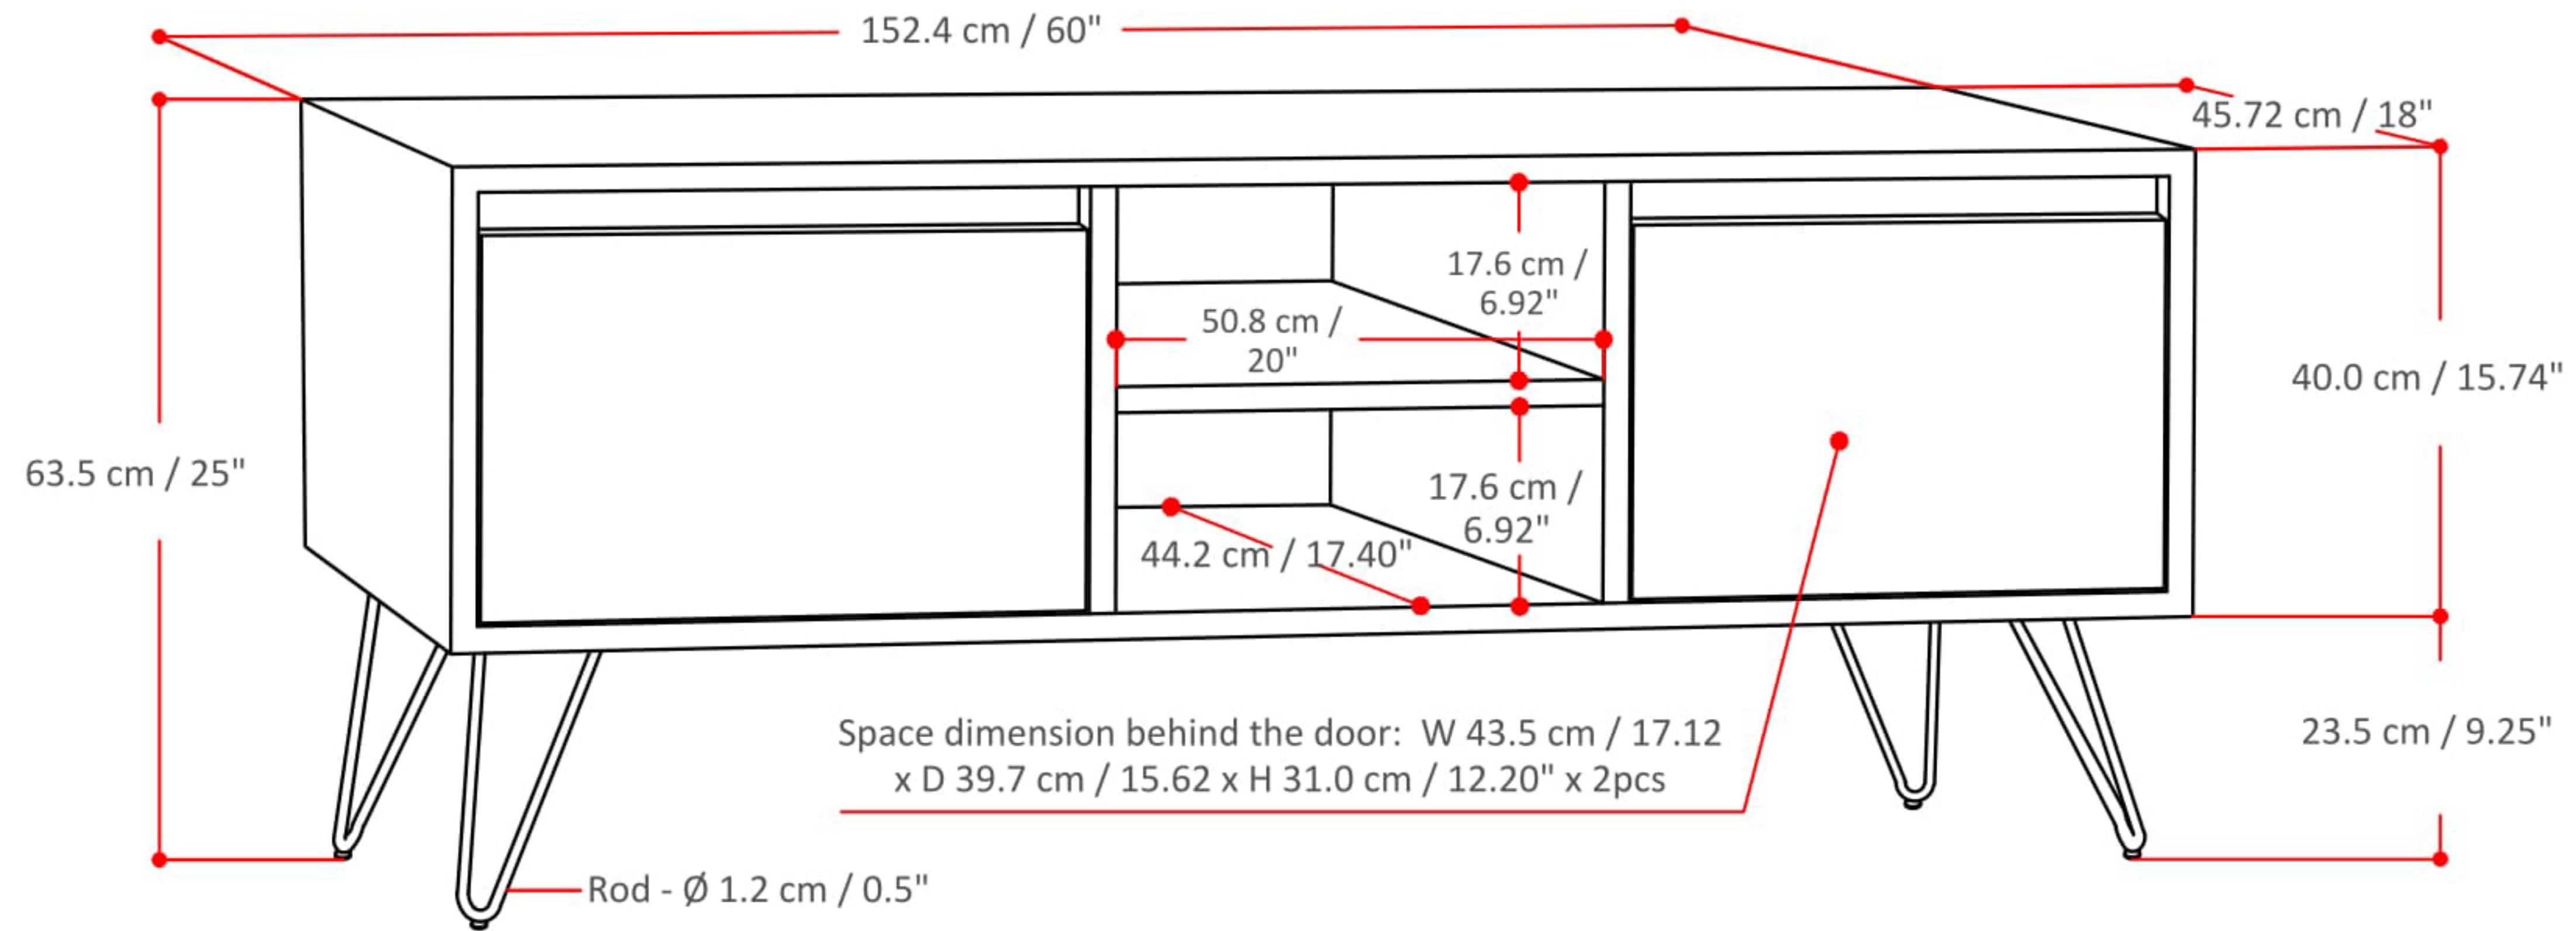

# HUNTER TV MEDIA STAND

Net Weight: 84.5 ( lb )