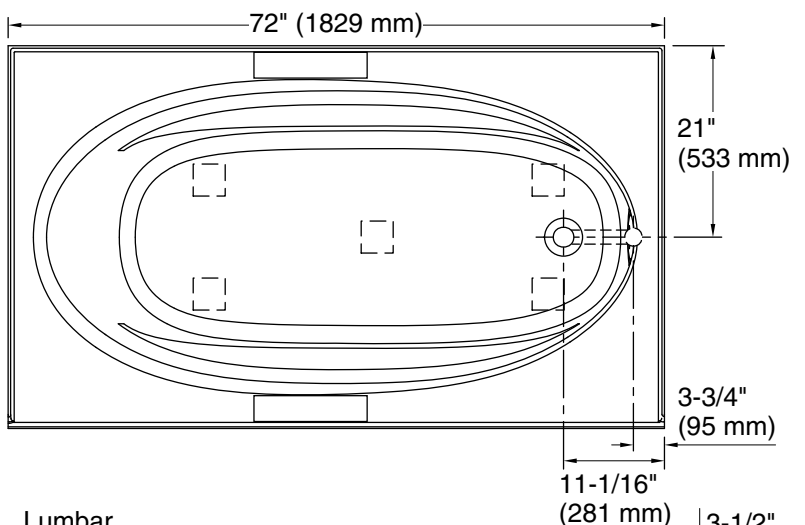

### Technical Information

All product dimensions are nominal.

Drain location:	Right
Basin area, bottom:	55" x 23-1/4" (1397 mm x 591 mm)
Basin area, top:	64" x 32" (1626 mm x 813 mm)
Weight:	100 lbs (45.4 kg)
Minimum floor load:	38 lbs/ft <sup>2</sup> (185.5 kg/m <sup>2</sup> )
Water depth:	15" (381 mm)
Water capacity:	78.5 gal (297.2 L)
Minimum flat for door:	3-1/16" (78 mm)