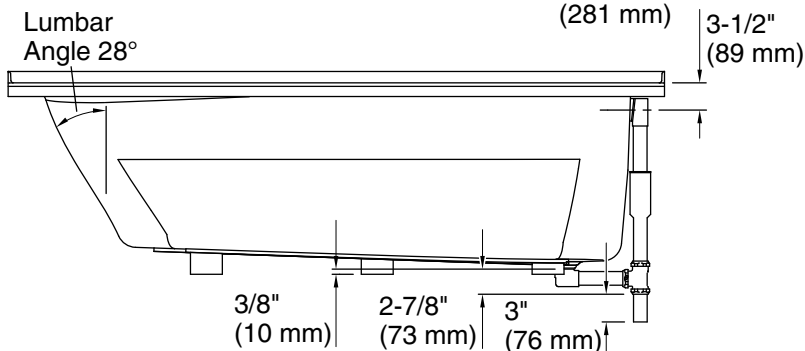

### Technical Information

All product dimensions are nominal.

Drain location:	Right
Basin area, bottom:	55" x 23-1/4" (1397 mm x 591 mm)
Basin area, top:	64" x 32" (1626 mm x 813 mm)
Weight:	100 lbs (45.4 kg)
Minimum floor load:	38 lbs/ft <sup>2</sup> (185.5 kg/m <sup>2</sup> )
Water depth:	15" (381 mm)
Water capacity:	78.5 gal (297.2 L)
Minimum flat for door:	3-1/16" (78 mm)