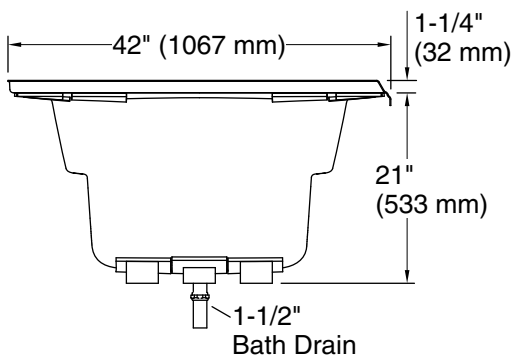

### Technical Information

All product dimensions are nominal.

Drain location:	Right
Basin area, bottom:	55" x 23-1/4" (1397 mm x 591 mm)
Basin area, top:	64" x 32" (1626 mm x 813 mm)
Weight:	100 lbs (45.4 kg)
Minimum floor load:	38 lbs/ft <sup>2</sup> (185.5 kg/m <sup>2</sup> )
Water depth:	15" (381 mm)
Water capacity:	78.5 gal (297.2 L)
Minimum flat for door:	3-1/16" (78 mm)