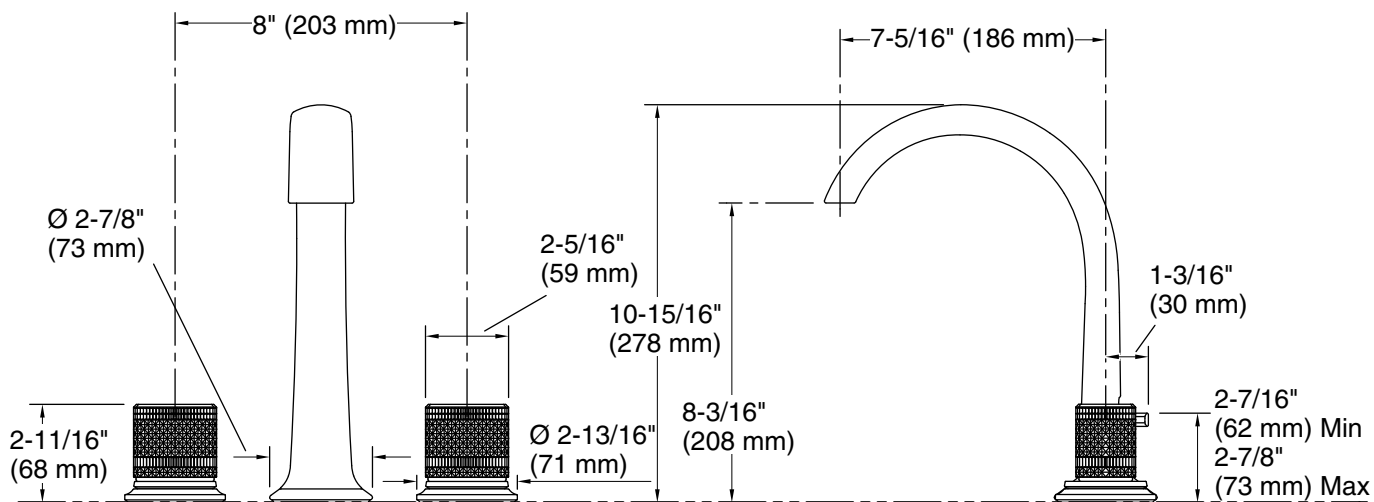

KALLISTA®

Script™ by KALLISTA Deck-Mount Bath Faucet with Diverter, White Porcelain Knob Handles P25009-CMC

Features

- High-quality solid metal construction for durability and reliability
- Widespread bath faucet for 8" (203 mm) - 26" (660 mm) centers
- Required rough-in sold separately (P19304-00-NA)
- Required handshower and handshower trim sold separately
- Spout reach is 7-1/4" (184 mm)
- Handcrafted porcelain handles

KALLISTA

Script™ by KALLISTA
Deck-Mount Bath Faucet with Diverter, White
Porcelain Knob Handles
P25009-CMC

Technical Information

All product dimensions are nominal.

Spout:

Spout reach: 5-9/16" (141 mm)

Pressure/fixture Supply Requirements