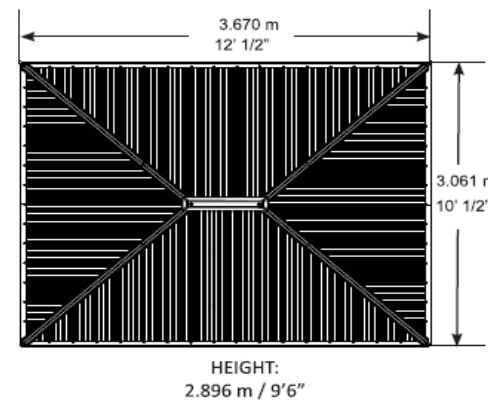

# Yardistry Product Information Sheet

Unit Name	10 x 12 Meridian Gazebo
Product #	YM11824
UPC	628222118244
Set Up Dimensions	10 1/2" W x 12' 1/2" L x 9'6" H
Sold to	Marketwide

## Unique Features:

Coffee Brown Aluminum Roof
Natural Cedar Stain
5 1/2 x 5 1/2 x 88 " Posts
5 year limited warranty

Compatible with YM12938X - 12 x 10 Gazebo  
Mosquito Mesh Kit, YM11811 - 10' Meridian  
Privacy Wall, YM11814 - 10' Meridian Wood  
Counter

## Unit Information

Dimension from outside to outside of Posts	Dimension to center of Posts - for Footings	Dimension diagonally from post to post	Ground to bottom of beam	Slope of the Roof
9' 1 7/8" x 11' 1 7/8"	8' 8 3/8" x 10' 8 3/8"	13' 1 7/8"	83"	21°

## Pallet/Container Loading

Pallet Size: 90"L x 38 3/4 " W x 42 1/8" H - Approx 1447 lbs  
Pallet Size: 90"L x 38 3/4" W x 52 7/8" H - Approx 1896 lbs

Pallet 1 – 3 units

Pallet 2 – 4 units