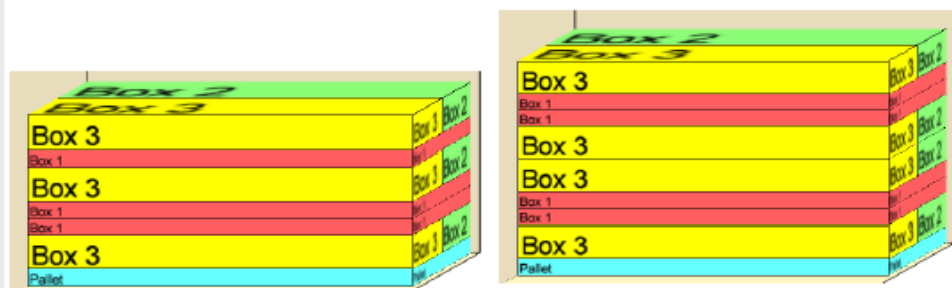

Pallet 2 – 4 units

Pallet/Container Loading

Pallet Size: 90"L x 38 3/4 " W x 42 1/8" H - Approx 1447 lbs
Pallet Size: 90"L x 38 3/4" W x 52 7/8" H - Approx 1896 lbs

Pallet 1 – 3 units