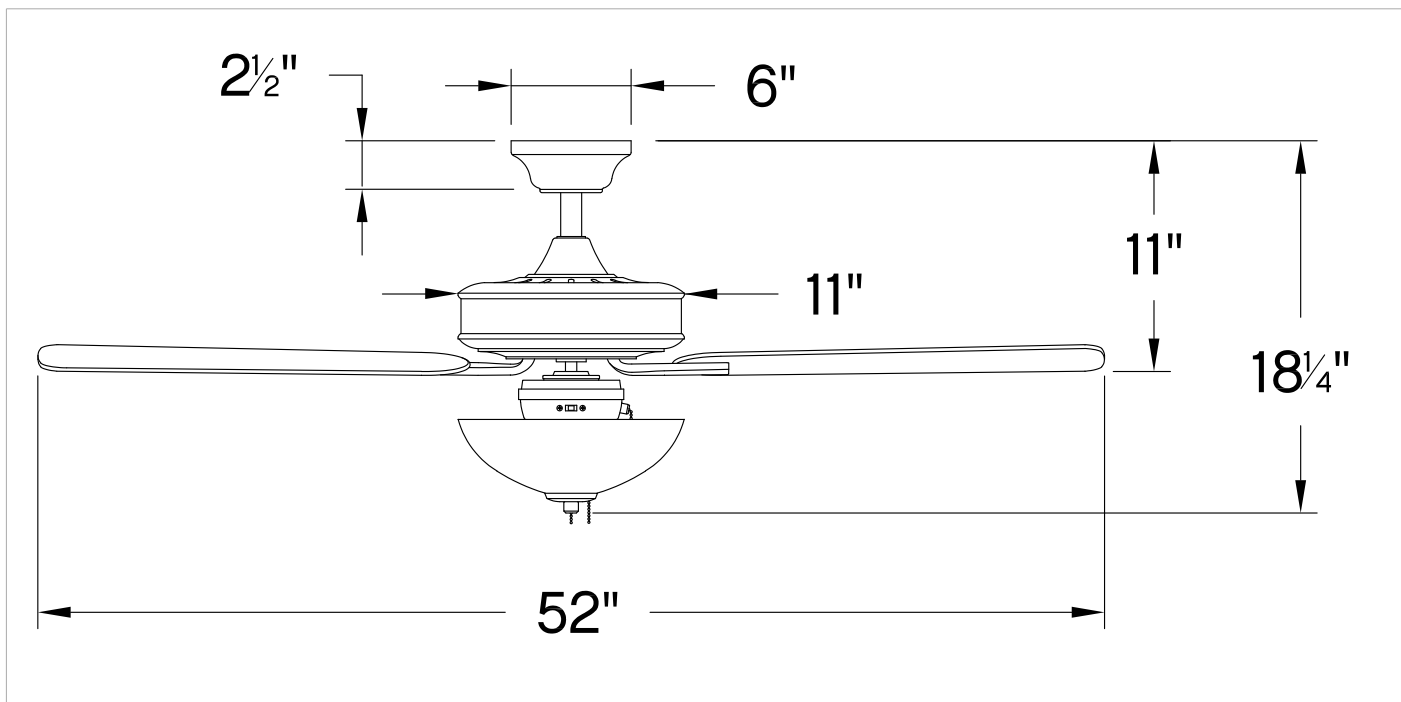

METRO ILLUMINATED

903352FMB-LIA

METRO ILLUMINATED 52" LED FAN

DETAILS	
FAN FINISH:	Matte Black
GLASS:	Etched Opal
BLADE COUNT:	5
SLOPE DEGREE:	20

DIMENSIONS	
WIDTH:	52"
HEIGHT:	14.8"

LIGHT SOURCE	
LED NAME:	(2) E900460LED
VOLTAGE:	120v
LUMENS:	1620
CRI:	90

MOUNTING	
CANOPY:	6" Dia.
LEAD WIRE:	1 x 76"

SHIPPING	
CARTON LENGTH:	23.2
CARTON WIDTH:	13.4
CARTON HEIGHT:	10.3

Metro Illuminated evokes a sense of timeless tradition to interiors of all styles. Metro Illuminated is available in Brushed Nickel with Silver or Matte Black blades, Chalk White with Chalk White or Weathered Wood blades, Matte Black with Matte Black or Walnut blades, Metallic Matte Bronze with Metallic Matte Bronze or Walnut blades. Metro Illuminated features an LED lamps and is part of the Regency Collection.

HINKLEY

HINKLEY
33000 Pin Oak Parkway
Avon Lake, OH 44012

PHONE: (440) 653-5500
Toll Free: 1 (800) 446-5539

hinkley.com

METRO ILLUMINATED 52" LED FAN

903352FMB-LIA

PERFORMANCE SPECIFICATIONS	STANDARD		DUAL MOUNT	
	HIGH SPEED	AVERAGE SPEED	HIGH SPEED	AVERAGE SPEED
Airflow	4577	3427	4443	3196
EnergyUse	58.3	36	61.8	38
EnergyCost	16	10	17	11
Efficiency	79	88	71.9	84
AMPS	0.5	0.36	0.52	0.38
RPMS	154	105	162	36