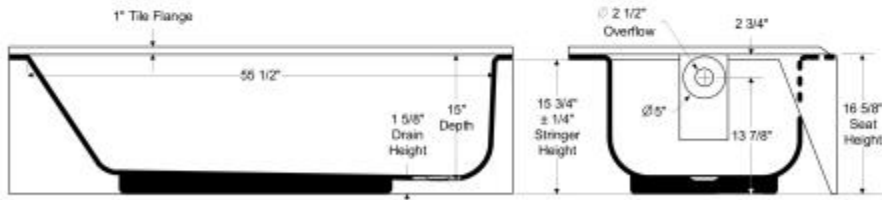

MauiCast 60 x 30 Porcelain Enamel Alcove Bathtub

Model number:

011-3444-00

Dimensions: 60" x 30" x 16.625"

Installation: Alcove

Material: Porcelain Enamel

Standard Features:

- 15" Deep Soaking Bathtub Featuring 35° "Comfort Back" Support Porcelain-finished and encased with premium insulation designed for maximum warmth, minimal noise and ultimate...
- Bathing area is 15" in depth over 2" deeper than the standard 5' bathtub
- Weighs less than 100 lbs. - easy to transport and install

MauiCast 60 x 30 Porcelain Enamel Alcove Bathtub

Model number:

011-3444-00

Dimensions: 60" x 30" x 16.625"

Installation: Alcove

Material: Porcelain Enamel

Dimensions

60 x 30 x 16 3/4 In.
(1524 x 762 x 422 mm)

Water Capacity

37.97 gallons - 172 1/2 liters

Weight

83 lbs - 37 3/4 kg

Bathing Well

55 1/2 In. x 23 1/2 In.
(1410 mm x 594 mm)

Deep Sump Height

15 In. - 381 mm

Deck Width

30 In. - 762 mm

Drain location:

Left

Right

Project:

Contractor:

Representative: