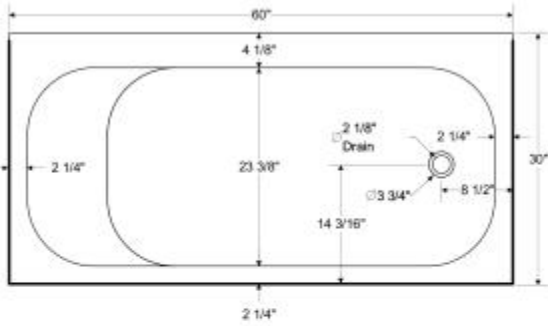

MauiCast 60 x 30 Porcelain Enamel Alcove Bathtub

Model number:

011-3444-00

Dimensions: 60" x 30" x 16.625"

Installation: Alcove

Material: Porcelain Enamel

Standard Features:

- 15" Deep Soaking Bathtub Featuring 35° "Comfort Back" Support Porcelain-finished and encased with premium insulation designed for maximum warmth, minimal noise and ultimate...
- Bathing area is 15" in depth over 2" deeper than the standard 5' bathtub
- Weighs less than 100 lbs. - easy to transport and install

MauiCast 60 x 30 Porcelain Enamel Alcove Bathtub

Model number:

011-3444-00

Dimensions: 60" x 30" x 16.625"

Installation: Alcove

Material: Porcelain Enamel

Dimensions

60 x 30 x 16 3/4 In.
(1524 x 762 x 422 mm)

Water Capacity

37.97 gallons - 172 1/2 liters

Weight

83 lbs - 37 3/4 kg

Bathing Well

55 1/2 In. x 23 1/2 In.
(1410 mm x 594 mm)

Deep Sump Height

15 In. - 381 mm

Deck Width

30 In. - 762 mm

Drain location:

Left

Right

Project:

Contractor:

Representative: