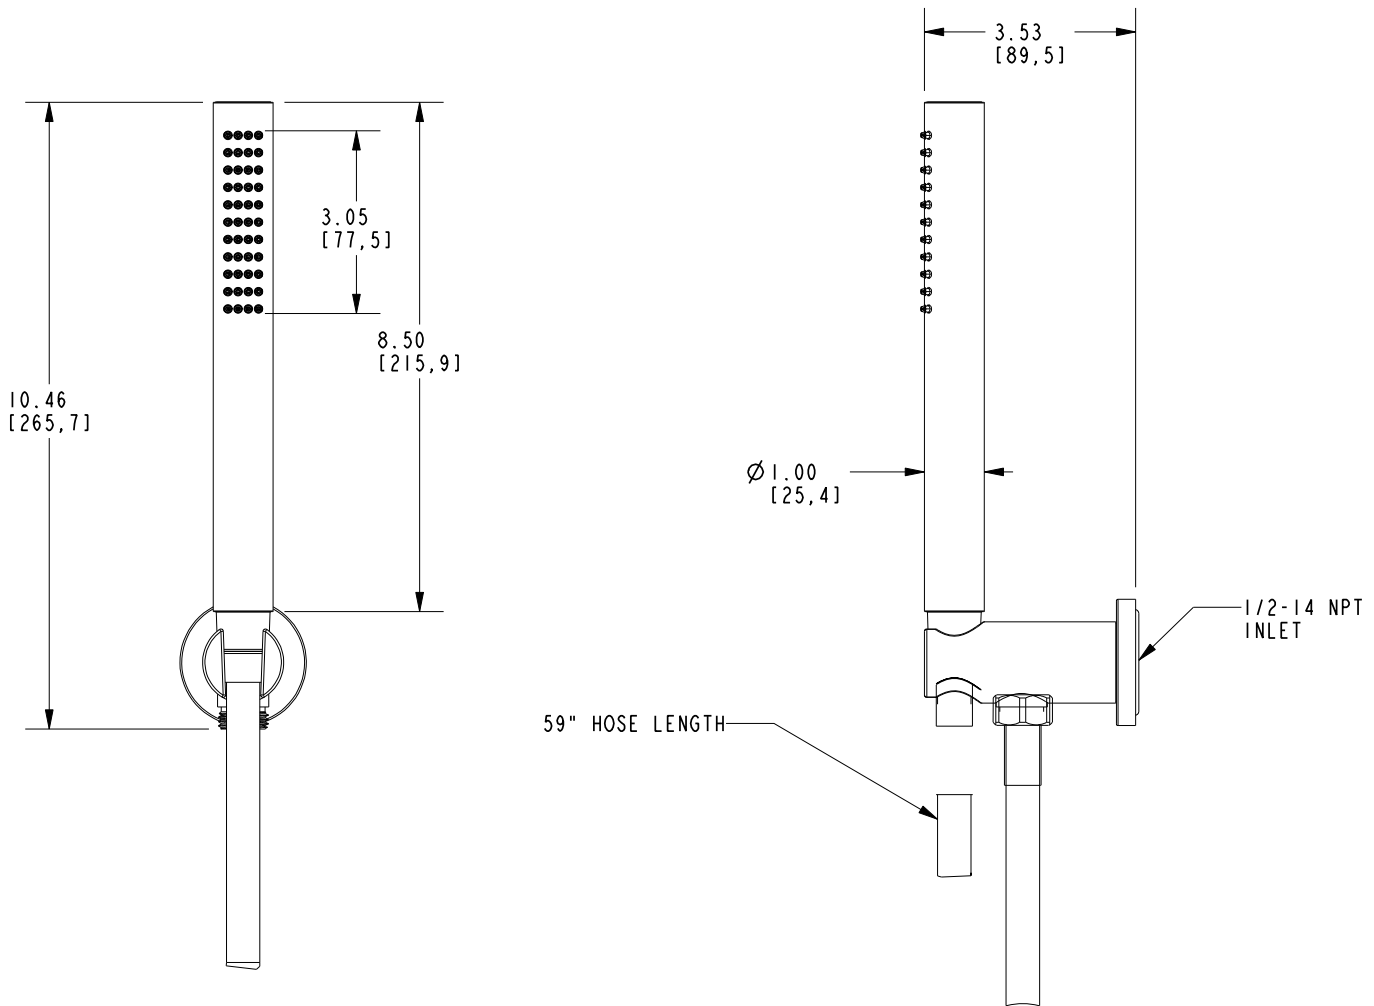

NEWPORT BATH

Features

Solid brass construction
Contemporary styling
Single function spray
Rubber nozzles with finished spray surface
1/2" NPT inlet elbow fitting
.65" x 3" (1.6 cm x 7.7 cm) spray area
1.8 GPM (6.8 LPM) Max

WALL-MOUNTED HANDSHOWER SET

280R

Codes / Standards Compliance

Meets or exceeds the following at date of manufacture:

ASME A112.18.1/CSA B125.1-18
IAPMO/cUPC
IPC
Energy Policy Act of 1992
EPA WaterSense
California Energy Commission
ASME A112.18.3 (Back Flow)
All applicable US Federal and State material regulations

280R

PRODUCT DIMENSIONS *(Units are in inches)*

Product Dimensions are provided for reference only. For specific product installation guidelines, please reference the Installation Instructions of the product being installed.

WALL-MOUNTED HANDSHOWER SET

280R

Page 2 of 2
EN- 5005
REV C

NEWPORT BRASS
Flawless Beauty. From Faucet to Finish.

t: 949.417.5207 | www.newportbrass.com
©2025 NewportBrass