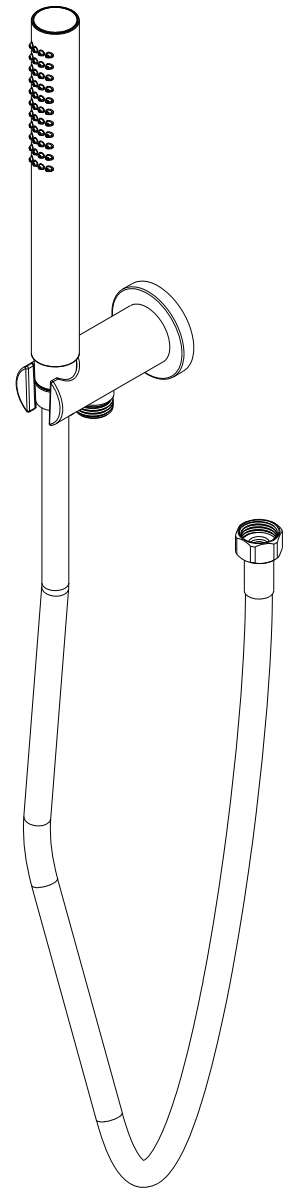

NEWPORT BATH

Features

Solid brass construction
Contemporary styling
Single function spray
Rubber nozzles with finished spray surface
1/2" NPT inlet elbow fitting
.65" x 3" (1.6 cm x 7.7 cm) spray area
1.8 GPM (6.8 LPM) Max

WALL-MOUNTED HANDSHOWER SET

280R

Codes / Standards Compliance

Meets or exceeds the following at date of manufacture:

ASME A112.18.1/CSA B125.1-18
IAPMO/cUPC
IPC
Energy Policy Act of 1992
EPA WaterSense
California Energy Commission
ASME A112.18.3 (Back Flow)
All applicable US Federal and State material regulations

280R

PRODUCT DIMENSIONS *(Units are in inches)*

Product Dimensions are provided for reference only. For specific product installation guidelines, please reference the Installation Instructions of the product being installed.

WALL-MOUNTED HANDSHOWER SET

280R

Page 2 of 2
EN- 5005
REV C

NEWPORT BRASS
Flawless Beauty. From Faucet to Finish.

t: 949.417.5207 | www.newportbrass.com
©2025 NewportBrass