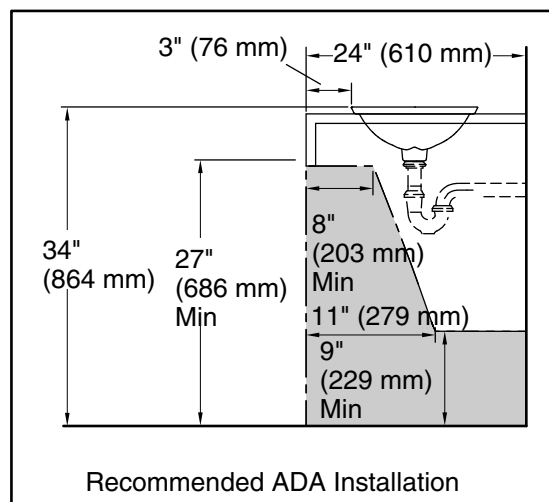

Technical Information

All product dimensions are nominal.

Basin configuration:	Single Bowl
Bowl area (Only):	Length: 21-1/8" (536 mm) Width: 14-9/16" (370 mm) Bowl depth: 4-1/8" (105 mm) Water depth: 4-1/8" (105 mm)
With overflow:	No
Template:	1242828, required, included

Notes

Install this product according to the installation instructions.

NOTICE: Countertop manufacturer or cutter must use the cut-out template provided with the product, or a current one provided by Kohler Co. (call 1-800-4-KOHLER). Kohler Co. is not responsible for cutout errors when the incorrect cut-out template is used.

ADA, CSA B651 compliant when installed to the specific requirements of these regulations.