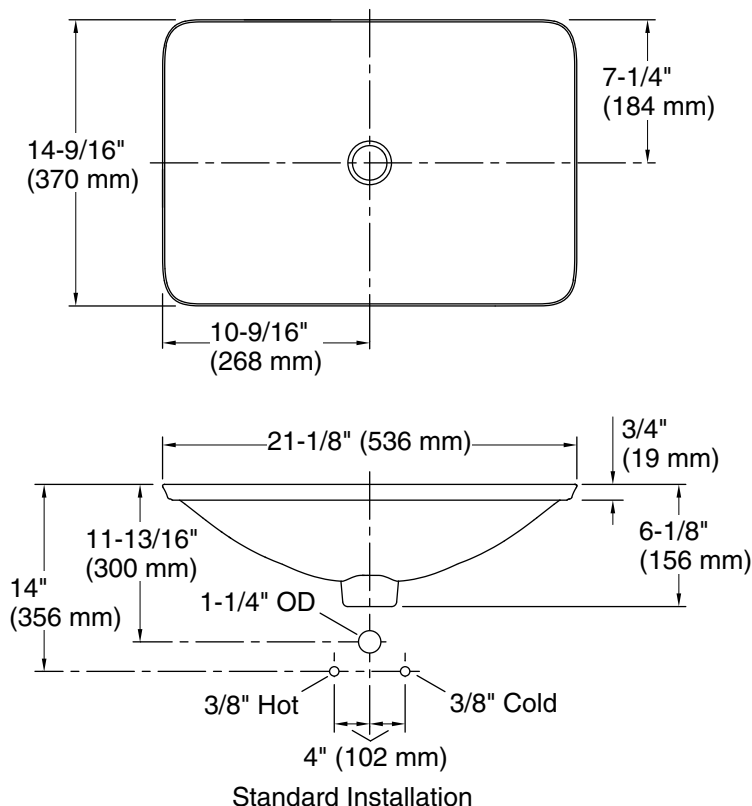

Features

- Rectangular basin with subtle lift at edges
- Wading pool design accommodates a wide variety of faucets
- No faucet holes; requires wall- or counter-mount faucet

Material

- Vitreous china

Installation

See website for detailed warranty information.

Available Colors/Finishes

Color tiles intended for reference only.

Color	Code	Description
	0	White
	96	Biscuit
	7	Black Black™

Technical Information

All product dimensions are nominal.

Basin configuration:	Single Bowl
Bowl area (Only):	Length: 21-1/8" (536 mm) Width: 14-9/16" (370 mm) Bowl depth: 4-1/8" (105 mm) Water depth: 4-1/8" (105 mm)
With overflow:	No
Template:	1242828, required, included