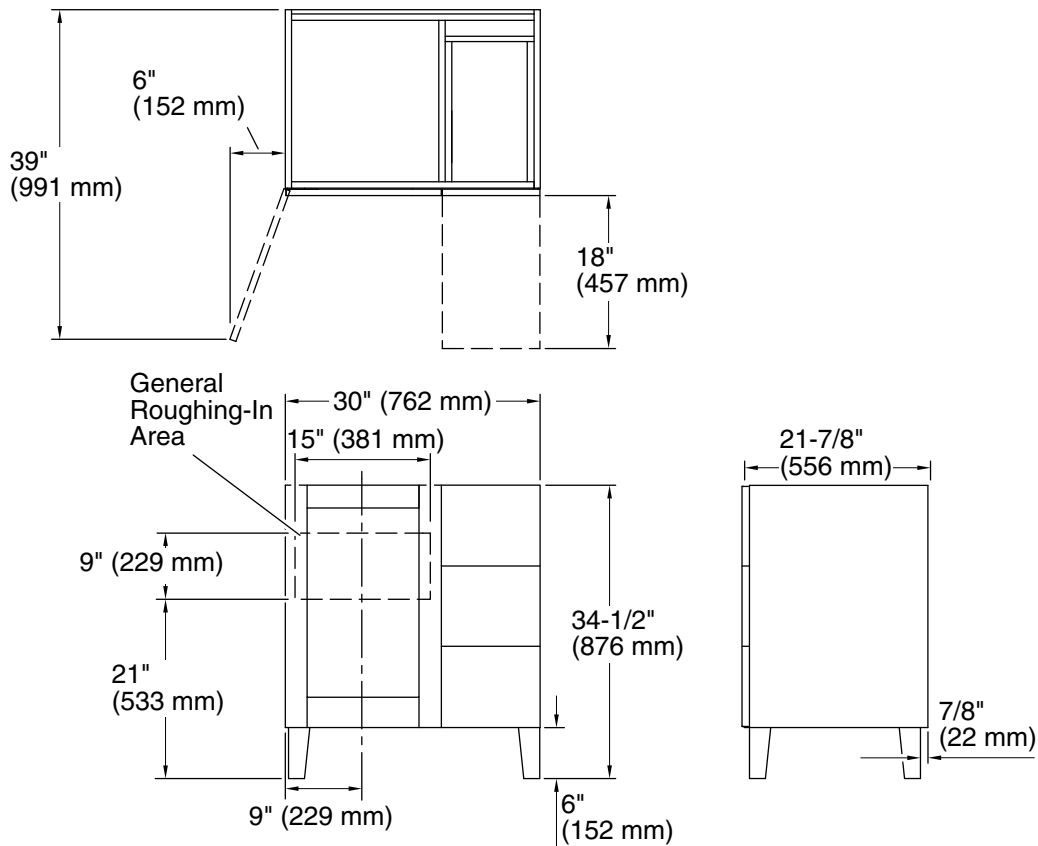

Technical Information

All product dimensions are nominal.

Vanity type: Standard

Lighting included: No

Notes

Install this product according to the installation guide.

Decorative cabinet hardware is not supplied. Refer to the KOHLER bath accessories line for recommended cabinet hardware to complement your vanity.

Select the type of fastener based upon the wall material. Two 250 lb (113.4 kg) minimum load bearing fasteners are recommended.