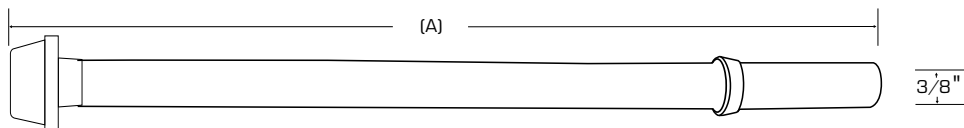

## TECHNICAL DATA

DESCRIPTION: h-CE k  
- \ h # o  
- - -

CONSTRUCTION:  
u - # h h-CE  
# (-) h

TECHNICAL SPECIFICATIONS:  
Working Pressure -  
Working Temperature -  
u )

Country of origin: China

## ROUGH IN DRAWING

ALL DIMENSIONS SHOWN ARE NOMINAL

Meets requirements for NSF-61

Approved

Complies with Low Lead Plumbing Laws