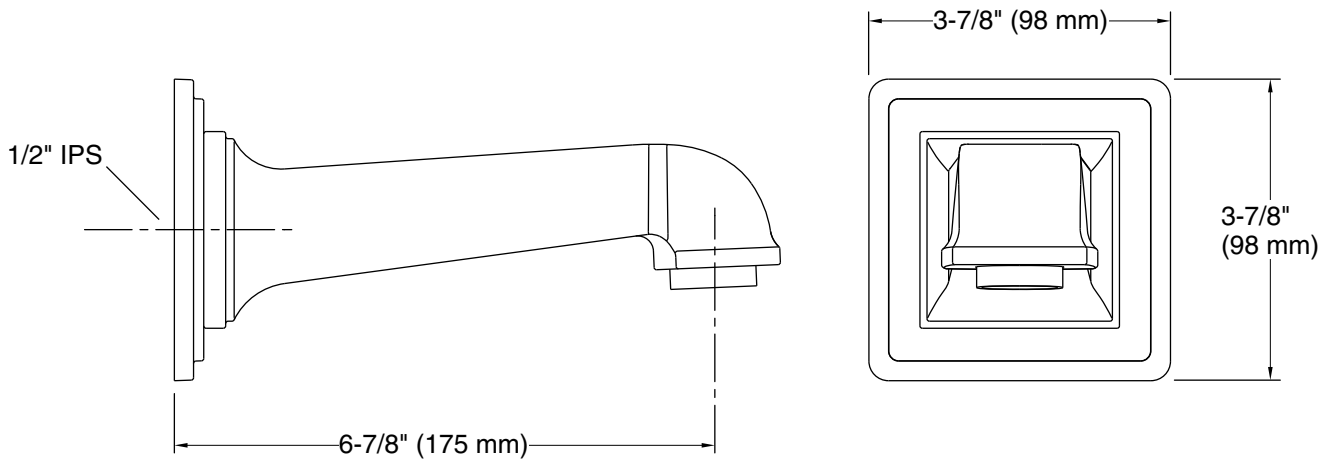

Features

- Nondiverter bath spout with 1/2" NPT connection
- Coordinates with Pinstripe faucets, accessories, and showering components to complete your bathroom

Material

- Premium metal construction for durability and reliability
- KOHLER finishes resist corrosion and tarnishing

Color	Code	Description
	CP	Polished Chrome
	SN	Vibrant [®] Polished Nickel
	BN	Vibrant [®] Brushed Nickel

Technical Information

All product dimensions are nominal.

Spout:

Spout reach: 6-7/8" (175 mm)

Notes