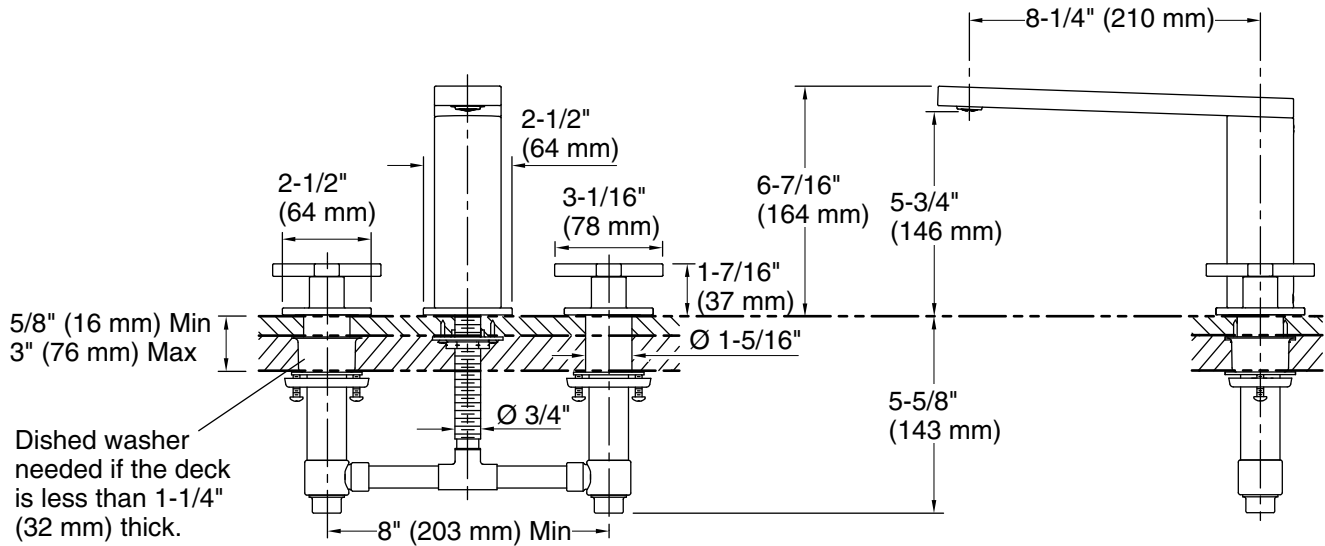

Features

- Two cross handles allow for both volume and temperature control
- Nondiverter spout
- 8-1/4" (210 mm) spout reach
- KOHLER® ceramic disc valves exceed industry longevity standards for a lifetime of durable performance
- Coordinates with Composed faucets, accessories, and showering components to complete your bathroom

Finished Deck-Mount
Installation Only

Technical Information

All product dimensions are nominal.

Faucet flow rate: 12 gal/min (45.4 l/min)

Spout:

Spout reach: 8-1/4" (210 mm)

Notes

Install this product according to the installation instructions.