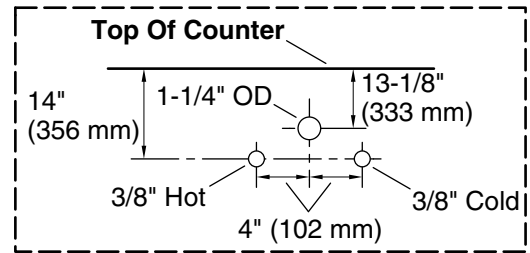

Waste Pipe Location Information

Technical Information

All product dimensions are nominal.

Lighting included: No

Notes

Install this product according to the installation instructions.