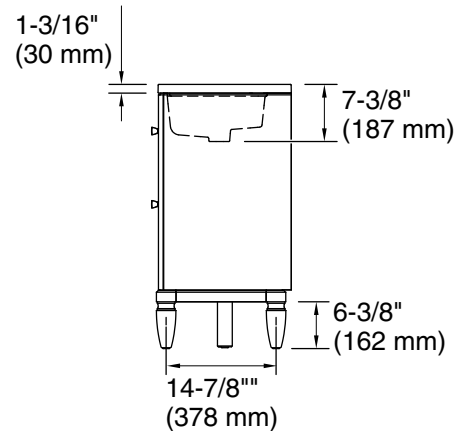

Features

- Set includes cabinet, precut quartz vanity top, sinks, legs, and cabinet hardware
- Two full-extension 12-3/4" (325 mm) drawers with soft-close side-mount slides
- Two 18" (457 mm) cabinet interior spaces provide ample storage
- Three-way adjustable slow-close door hinges for easy cabinet access
- Finish-matched cabinet interior offers generous clearance for plumbing
- Customize your storage with optional accessories such as floor liners, drawer organizers, and perfectly sized containers (sold separately)
- Brushed Nickel hardware included on the White and Slate Grey vanities
- Coordinates with Pure White (PWH) quartz side splash (sold separately)
- Pure White (PWH) quartz vanity top adds beauty and long-lasting durability

Waste Pipe Location Information

Technical Information

All product dimensions are nominal.

Lighting included: No

Notes

Install this product according to the installation instructions.