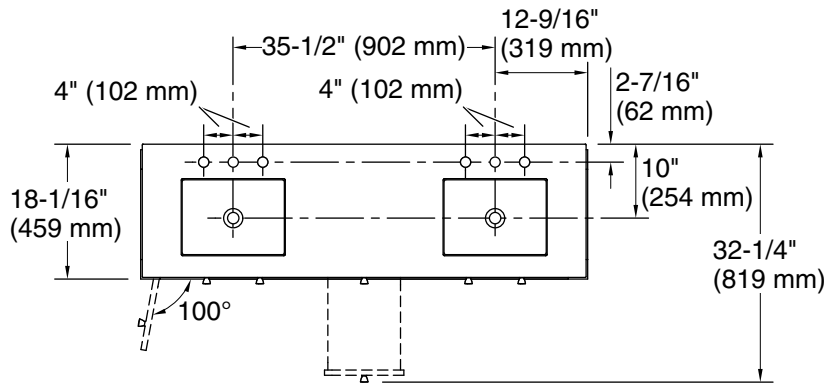

Features

- Set includes cabinet, precut quartz vanity top, sinks, legs, and cabinet hardware
- Two full-extension 12-3/4" (325 mm) drawers with soft-close side-mount slides
- Two 18" (457 mm) cabinet interior spaces provide ample storage
- Three-way adjustable slow-close door hinges for easy cabinet access
- Finish-matched cabinet interior offers generous clearance for plumbing
- Customize your storage with optional accessories such as floor liners, drawer organizers, and perfectly sized containers (sold separately)
- Brushed Nickel hardware included on the White and Slate Grey vanities
- Coordinates with Pure White (PWH) quartz side splash (sold separately)
- Pure White (PWH) quartz vanity top adds beauty and long-lasting durability

Waste Pipe Location Information

Technical Information

All product dimensions are nominal.

Lighting included: No

Notes

Install this product according to the installation instructions.