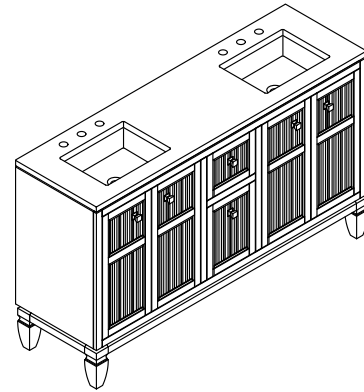

Features

- Set includes cabinet, precut quartz vanity top, sinks, legs, and cabinet hardware
- Two full-extension 12-3/4" (325 mm) drawers with soft-close side-mount slides
- Two 18" (457 mm) cabinet interior spaces provide ample storage
- Three-way adjustable slow-close door hinges for easy cabinet access
- Finish-matched cabinet interior offers generous clearance for plumbing
- Customize your storage with optional accessories such as floor liners, drawer organizers, and perfectly sized containers (sold separately)
- Brushed Nickel hardware included on the White and Slate Grey vanities
- Coordinates with Pure White (PWH) quartz side splash (sold separately)
- Pure White (PWH) quartz vanity top adds beauty and long-lasting durability

Material

- Solid wood and moisture-resistant MDF
- Painted exterior
- Vitreous china sink
- Quartz vanity top

Installation

- Easy installation – no special tools required
- Separate vanity top makes for simplified installation

Required Products/Accessories

K-33542 Cabinet knob

Recommended Products/Accessories

K-25818 4" x 60" quartz backsplash

K-25819 4" x 17-1/4" quartz side splash

Codes/Standards

ASME A112.19.2/CSA B45.1
EPA TSCA Title VI/CARB P2

KOHLER® One-Year Limited Warranty

See website for detailed warranty information.

Available Colors/Finishes

Color tiles intended for reference only.

Color	Code	Description

	0	White
	1WX	Slate Grey