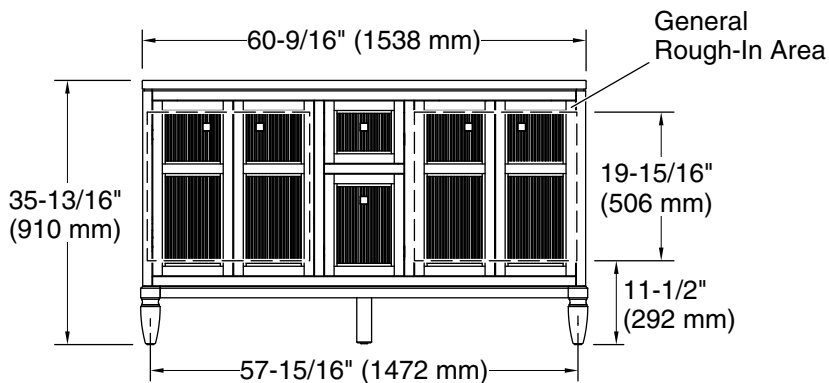

Features

- Set includes cabinet, precut quartz vanity top, sinks, legs, and cabinet hardware
- Two full-extension 12-3/4" (325 mm) drawers with soft-close side-mount slides
- Two 18" (457 mm) cabinet interior spaces provide ample storage
- Three-way adjustable slow-close door hinges for easy cabinet access
- Finish-matched cabinet interior offers generous clearance for plumbing
- Customize your storage with optional accessories such as floor liners, drawer organizers, and perfectly sized containers (sold separately)
- Brushed Nickel hardware included on the White and Slate Grey vanities
- Coordinates with Pure White (PWH) quartz side splash (sold separately)
- Pure White (PWH) quartz vanity top adds beauty and long-lasting durability

Waste Pipe Location Information

Technical Information

All product dimensions are nominal.

Lighting included: No

Notes

Install this product according to the installation instructions.