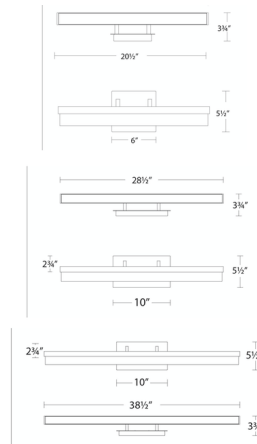

Lightology

lightology.com
866-954-4489
04-23-26

Project: _____

Company: _____

Location: _____ Fixture Type: _____

SPEC #: **MFR907655**

Approved On: _____ Approved By: _____

Minx Wall Sconce By Modern Forms

Description

The Minx Wall Sconce design is urbane and sleek. Reclaimed crystalline shards add sparkle and drama with continuous shadow free LED illumination. An instantly modern classic. Place the Minx above a vanity mirror to lit up your space with elegance. Dimmable via Triac, electronic low voltage (ELV) or 0-10V dimming.

Specifications

COLOR . . . . . Crystal
BODY FINISH . . . . . Aged Brass
WATTAGE 31W
DIMMER . . . . . Low Voltage Electronic
DIMENSIONS . . . . . 38.5"W x 5.5"H x 3.81"D
INTEGRATED LED MODULE . . . . . 1 x LED/31W/120-277V LED
COUNTRY OF ORIGIN . . . . . China

Technical Information

LAMP LIFE . . . . . 50000 hours
COLOR RENDERING . . . . . 90 CRI
LAMP COLOR 3000K
LUMENS/WATT 72.26
LUMINOUS FLUX . . . . . 2240 lumens

Shown in aged brass / crystal

CLICK TO VIEW PRODUCT

Notes: