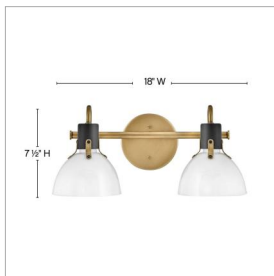

ARGO

51112HB

SMALL TWO LIGHT VANITY

Argo exudes class and style with a vintage industrial flair and a sleek silhouette. This transitional design features suspended cased opal glass complemented by a Heritage Brass with Black finish.

DETAILS	
FINISH:	Heritage Brass
MATERIAL:	Steel
GLASS:	Cased Opal
DIMMABLE:	YES - WITH DIMMABLE LAMP (NOT INCLUDED)

DIMENSIONS	
WIDTH:	18"
HEIGHT:	7.5"
WEIGHT:	3lb
BACK PLATE:	5" Dia.
EXTENSION:	8.3"
TOP TO OUTLET:	3.25"

LIGHT SOURCE	
LIGHT SOURCE:	Socketed
WATTAGE:	2-12w Med. LED, 100w Equiv.
VOLTAGE:	120v

SHIPPING	
CARTON LENGTH:	20.5
CARTON WIDTH:	8.3
CARTON HEIGHT:	8.5
CARTON WEIGHT:	4.2

PRODUCT DETAILS:

- This fixture can be mounted either up or down to best fit your space
- Damp Rated
- Bold silhouette with dramatic details creates a modern statement