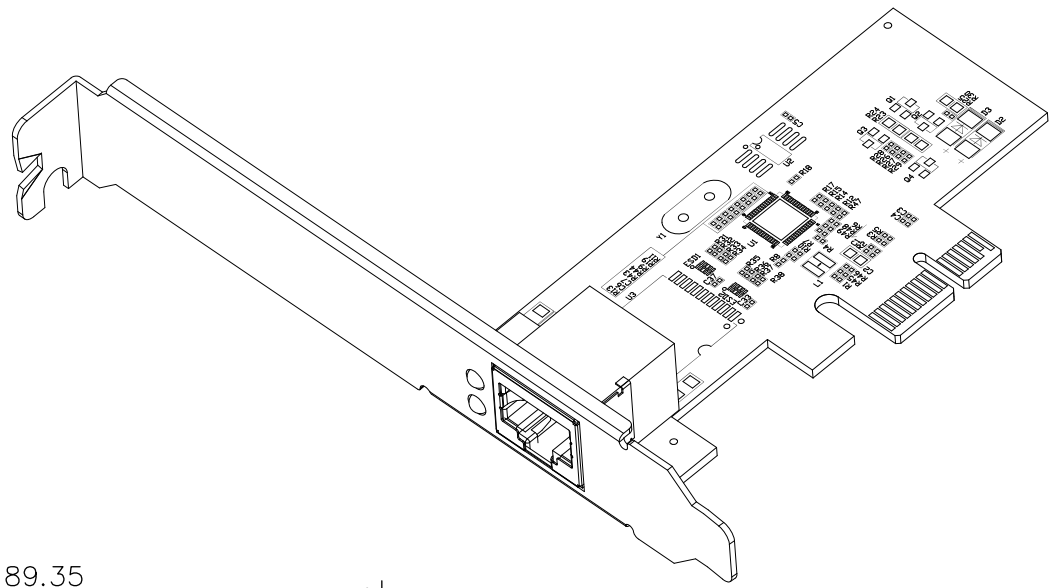

8 7 6 5 4 3 2 1

F
E
D
C
B
A

THIRD ANGLE PROJECTION

GENERAL NOTES

DIMENSIONS ARE IN MM - DO NOT SCALE

THIS DOCUMENT CONTAINS CONFIDENTIAL, PROPRIETARY INFORMATION THAT IS PROPERTY OF STARTECH.COM

| | | | |
|---------------------|---|-------------------------------|--|
| PRODUCT ID | PR12GI-NETWORK-CARD | | |
| DESCRIPTION | 1-Port 2.5Gbps NBASE-T PCIe Network Card, Intel® I225-V | | |
| DO NOT SCALE | SHEET: 1 OF: 1 | UPLOAD DATE: 6/12/2024 | |