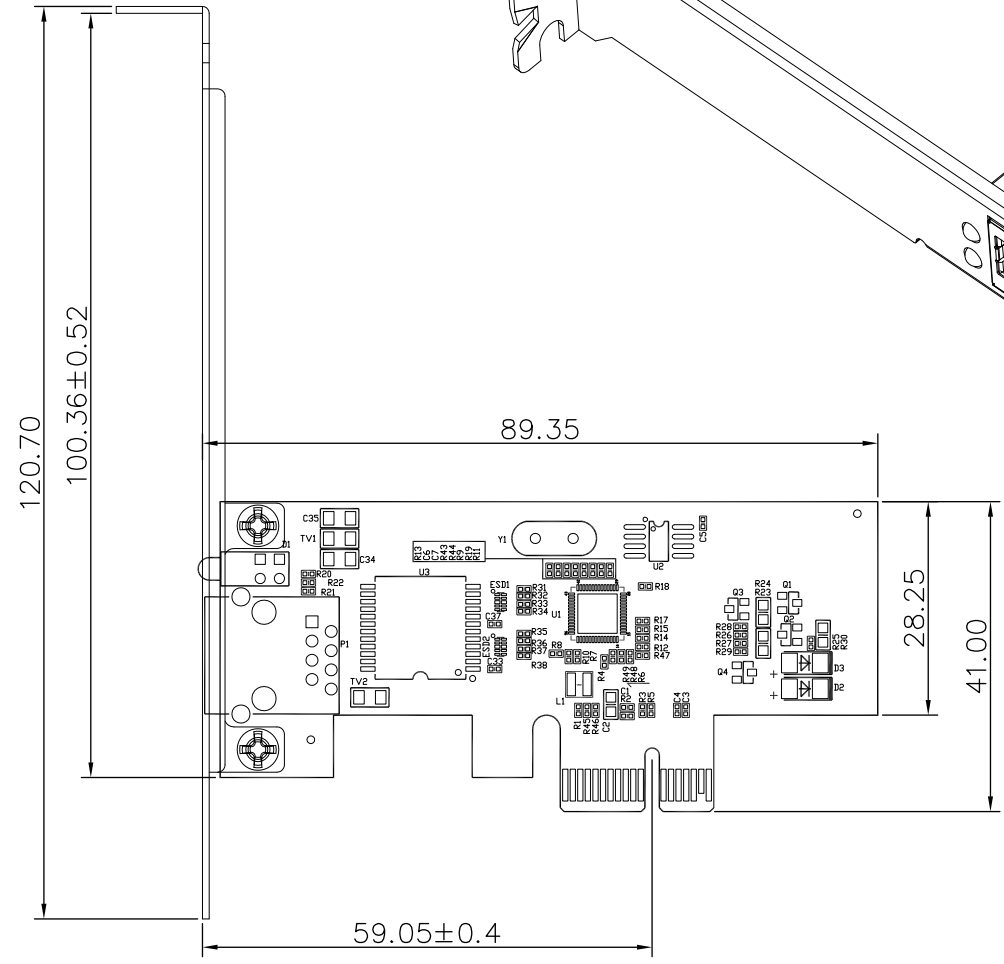

8 7 6 5 4 3 2 1

F
E
D
C
B
A

THIRD ANGLE PROJECTION

GENERAL NOTES

DIMENSIONS ARE IN MM - DO NOT SCALE

THIS DOCUMENT CONTAINS CONFIDENTIAL, PROPRIETARY INFORMATION THAT IS PROPERTY OF STARTECH.COM

| | | | |
|---------------------|---|-------------------------------|--|
| PRODUCT ID | PR12GI-NETWORK-CARD | | |
| DESCRIPTION | 1-Port 2.5Gbps NBASE-T PCIe Network Card, Intel® I225-V | | |
| DO NOT SCALE | SHEET: 1 OF: 1 | UPLOAD DATE: 6/12/2024 | |

8 7 6 5 4 3 2 1