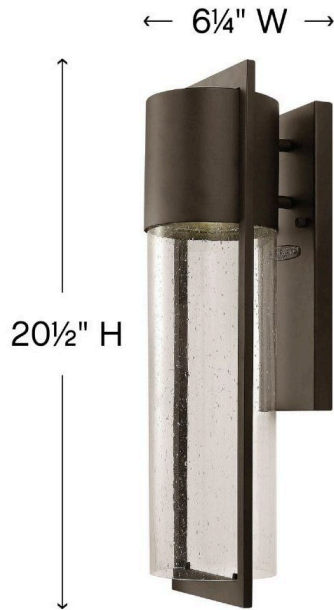

SHELTER

1324KZ

MEDIUM TALL WALL SCONCE

Shelter's minimalist style in aluminum creates a chic, dramatic statement as the light from above grazes through its clear seedy glass. Shelter comes standard Dark Sky compliant.

DETAILS	
FINISH:	Buckeye Bronze
MATERIAL:	Aluminum
GLASS:	Clear Seedy
DIMMABLE:	YES - CL TYPE DIMMER (SSL7A)

DIMENSIONS	
WIDTH:	6.3"
HEIGHT:	20.5"
WEIGHT:	7lb
BACK PLATE:	4.5"W X 12"H
EXTENSION:	6.5"
TOP TO OUTLET:	5.75"

LIGHT SOURCE	
LIGHT SOURCE:	Socketed
LED NAME:	6.5WR20-30K
WATTAGE:	1-6.50w Med. LED *Included
VOLTAGE:	120v
LUMENS:	575
CRI:	90
INCANDESCENT EQUIVALENCY:	1 x 50w
DIMMABLE:	YES - CL TYPE DIMMER (SSL7A)

SHIPPING	
CARTON LENGTH:	23.8
CARTON WIDTH:	12.8
CARTON HEIGHT:	9
CARTON WEIGHT:	8

PRODUCT DETAILS:

- Wet Rated
- Dark Sky compliant design limits light pollution in surrounding outdoor spaces
- Reflector type or Par type bulb recommended
- Outdoor finishes carry a 2-year warranty
- LED Bulbs carry a 3-year limited warranty
- LED bulb included - safer for the environment and a longer lifespan than incandescent bulbs
- Bold lines and a clean, minimalist style complement contemporary architecture
- Part of the MOCO Collection, designed to elevate contemporary architecture with modern style, clean lines, and precisely engineered illumination