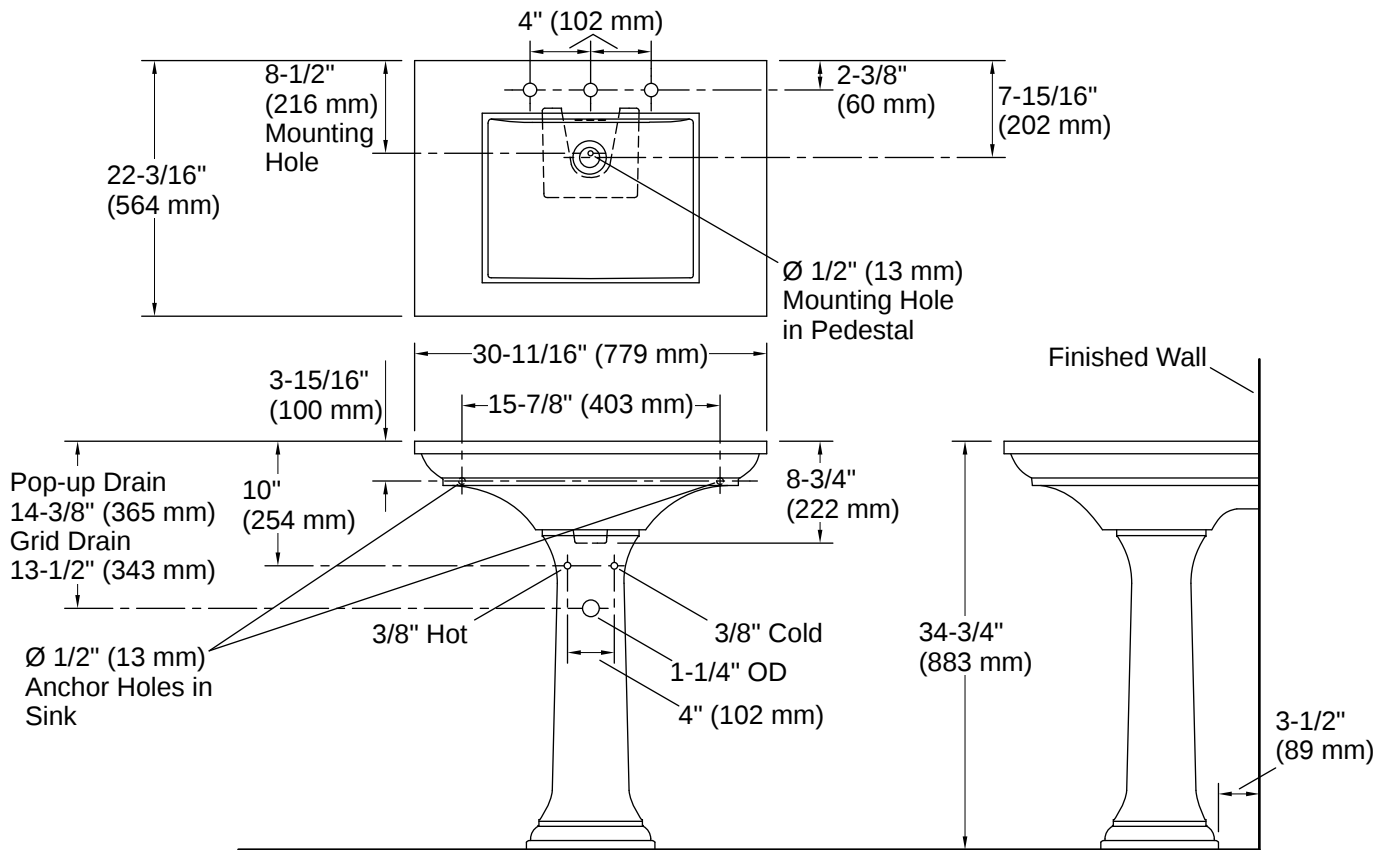

Installation

- Pedestal

Installation Notes

Install this product according to the installation instructions.