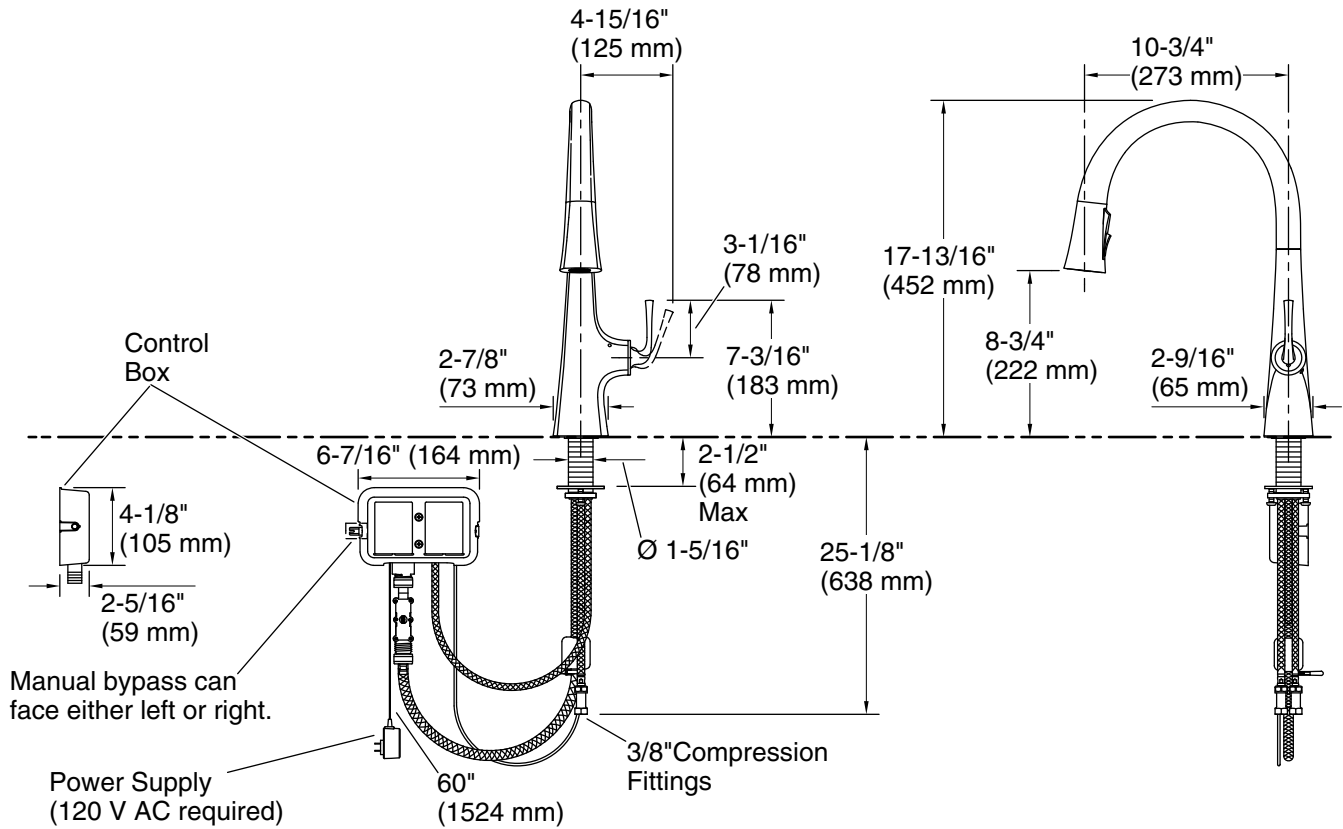

## Technical Information

All product dimensions are nominal.

Power source: Plug - AC, not included  
 Faucet flow rate: 1.5 gal/min (5.7 l/min)

## Spout:

Spout reach: 10-3/4" (273 mm)