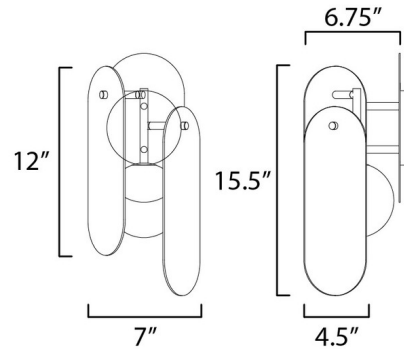

CLICK TO VIEW PRODUCT

Notes: