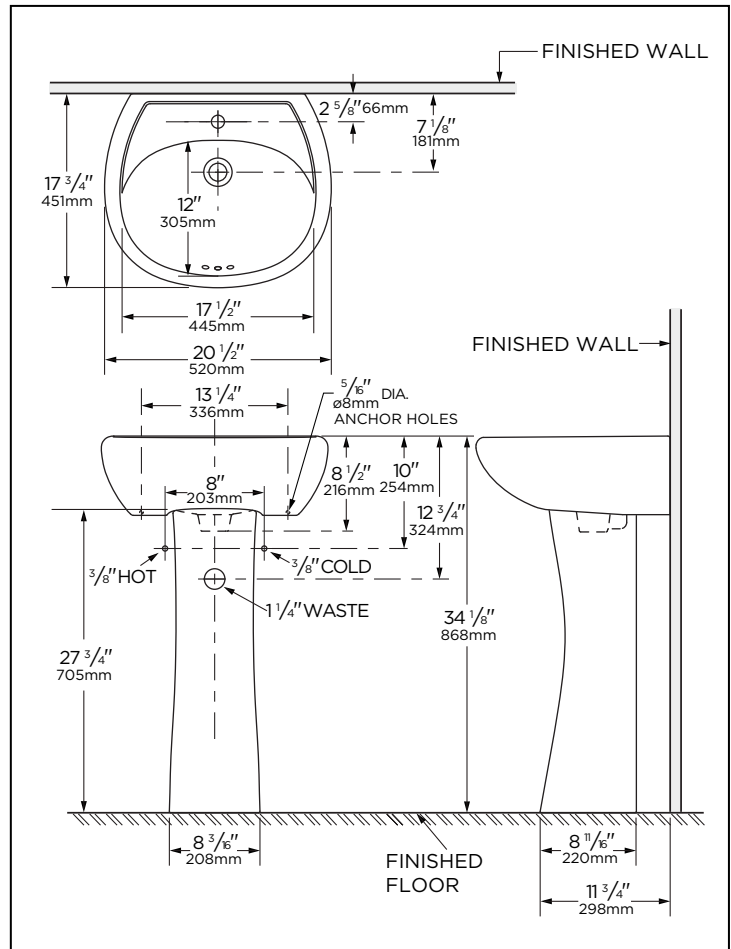

**Features:**

**G0022501 / G0022504**

□ Combination	G0022501	G0022504
□ Sink	G0012501	G0012504
□ Pedestal	G0029842	G0029842

- Vitreous China
- Concealed Front Overflow
- Integral Backsplash Shield
- Wall Hanger G0099161 Included
- Faucet and Drain Not Included

G0022501 Shown

**Technical Information:**

Combination	G0022501	G0022504
Configuration	Single Hole	4" Centers
Height	34 1/8"	
Width	20 1/2"	
Depth	17 3/4"	
Inside Basin	17 1/2" x 12"	
Shipping Weight Sink	38.2 lbs	
Shipping Weight Pedestal	25.87 lbs	

**NOTES:** All dimensions are in inches and millimeters. Illustrations may not be drawn to scale.

**IMPORTANT:**

Dimensions of fixtures are nominal and may vary within the range of tolerances established by ASME standard A112.19.2/CSA B45.1