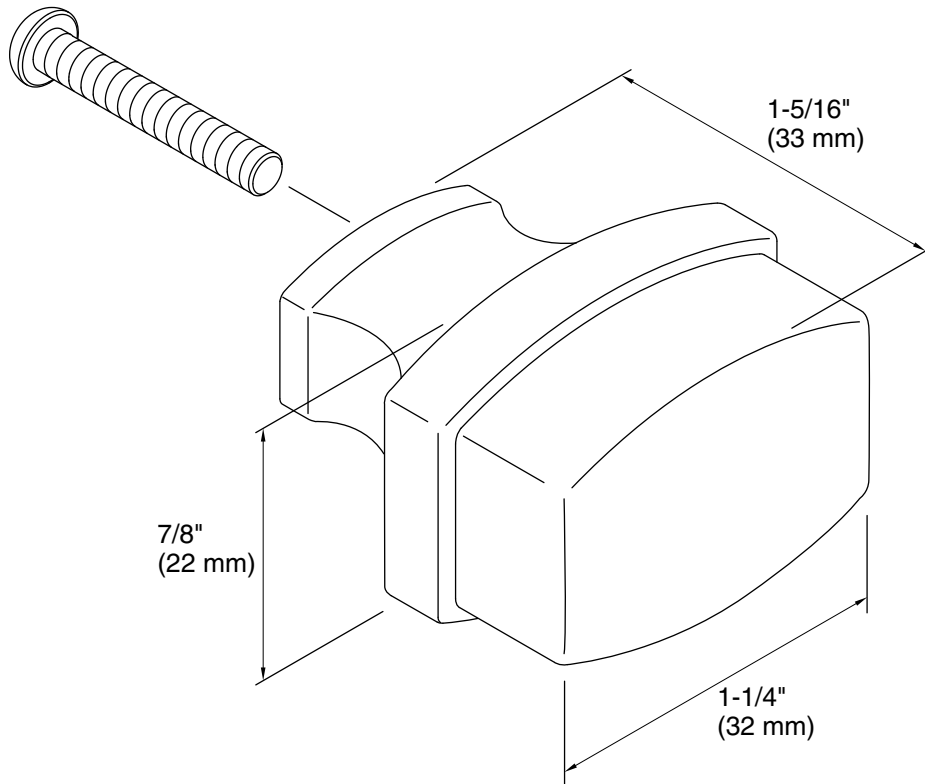

**Bancroft®**  
Cabinet knob  
**K-11425**

**Material**

- Premium metal construction for durability and reliability
- KOHLER finishes resist corrosion and tarnishing

**Installation**

- Installation template and tools included

### Technical Information

All product dimensions are nominal.

Material: Metal