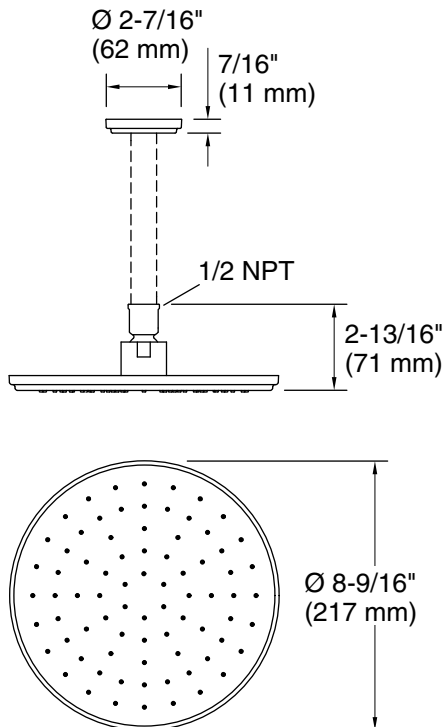

Technical Information

All product dimensions are nominal.

Shower/Rainhead rated max flow: 2.5 gal/min (9.5 l/min)

Notes

For use with automatic compensating valves rated at 2.5 gal/min (9.5 l/min) or less.