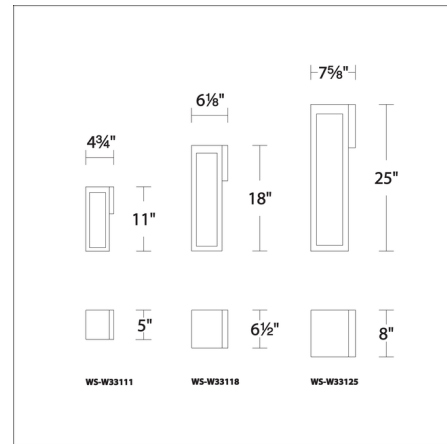

Description

The Hawthorne Outdoor Wall Sconce features an Aluminum body and a flat diamond hammered glass diffuser. Includes an open bottom for easy cleaning. Available in a Black finish in three different sizes. Provides downlight illumination. Driverless technology. Can be mounted on wall in all orientations. 90 CRI. ETL listed for Wet location.

Specifications

COLOR Clear Hammered
 BODY FINISH Black
 WATTAGE 16W
 DIMMER Low Voltage Electronic
 DIMENSIONS 6.5"W x 18"H x 6.13"D
 INTEGRATED LED MODULE 1 x LED/16W/120V LED
 COUNTRY OF ORIGIN China

Technical Information

LAMP LIFE 54000 hours
 BEAM SPREAD Flood
 COLOR RENDERING 90 CRI
 LAMP COLOR 3000K
 LUMENS/WATT 16.00
 LUMINOUS FLUX 256 lumens

Shown in black / clear hammered

CLICK TO VIEW PRODUCT