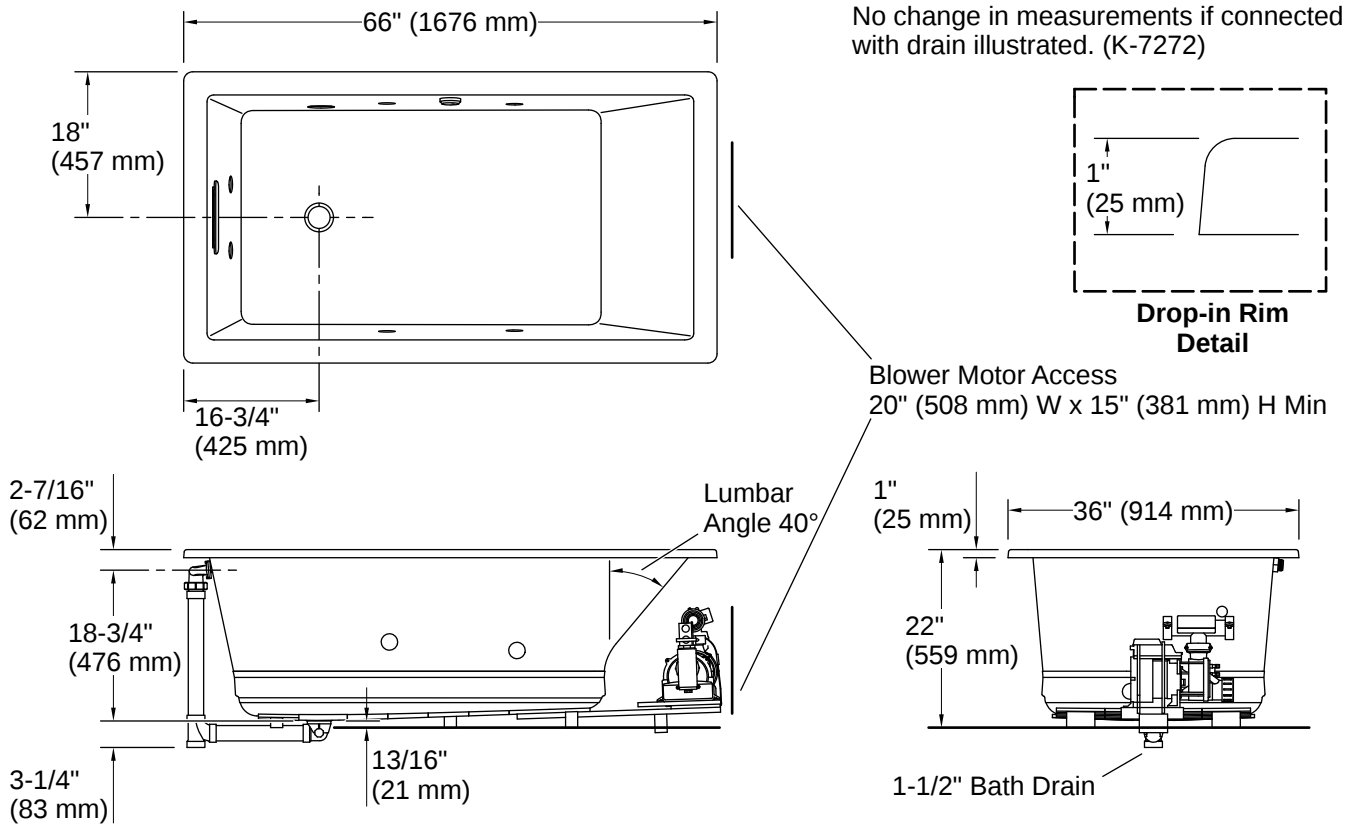

Installation

- Drop-in or undermount
- Reversible drain
- Requires Clearflo slotted overflow bath drain (sold separately)

Installation Notes

Install this product according to the installation instructions.

Measure your actual product for rough-in details.

The hot water supply should be 70% of the capacity of the bath or greater. Installations will vary.