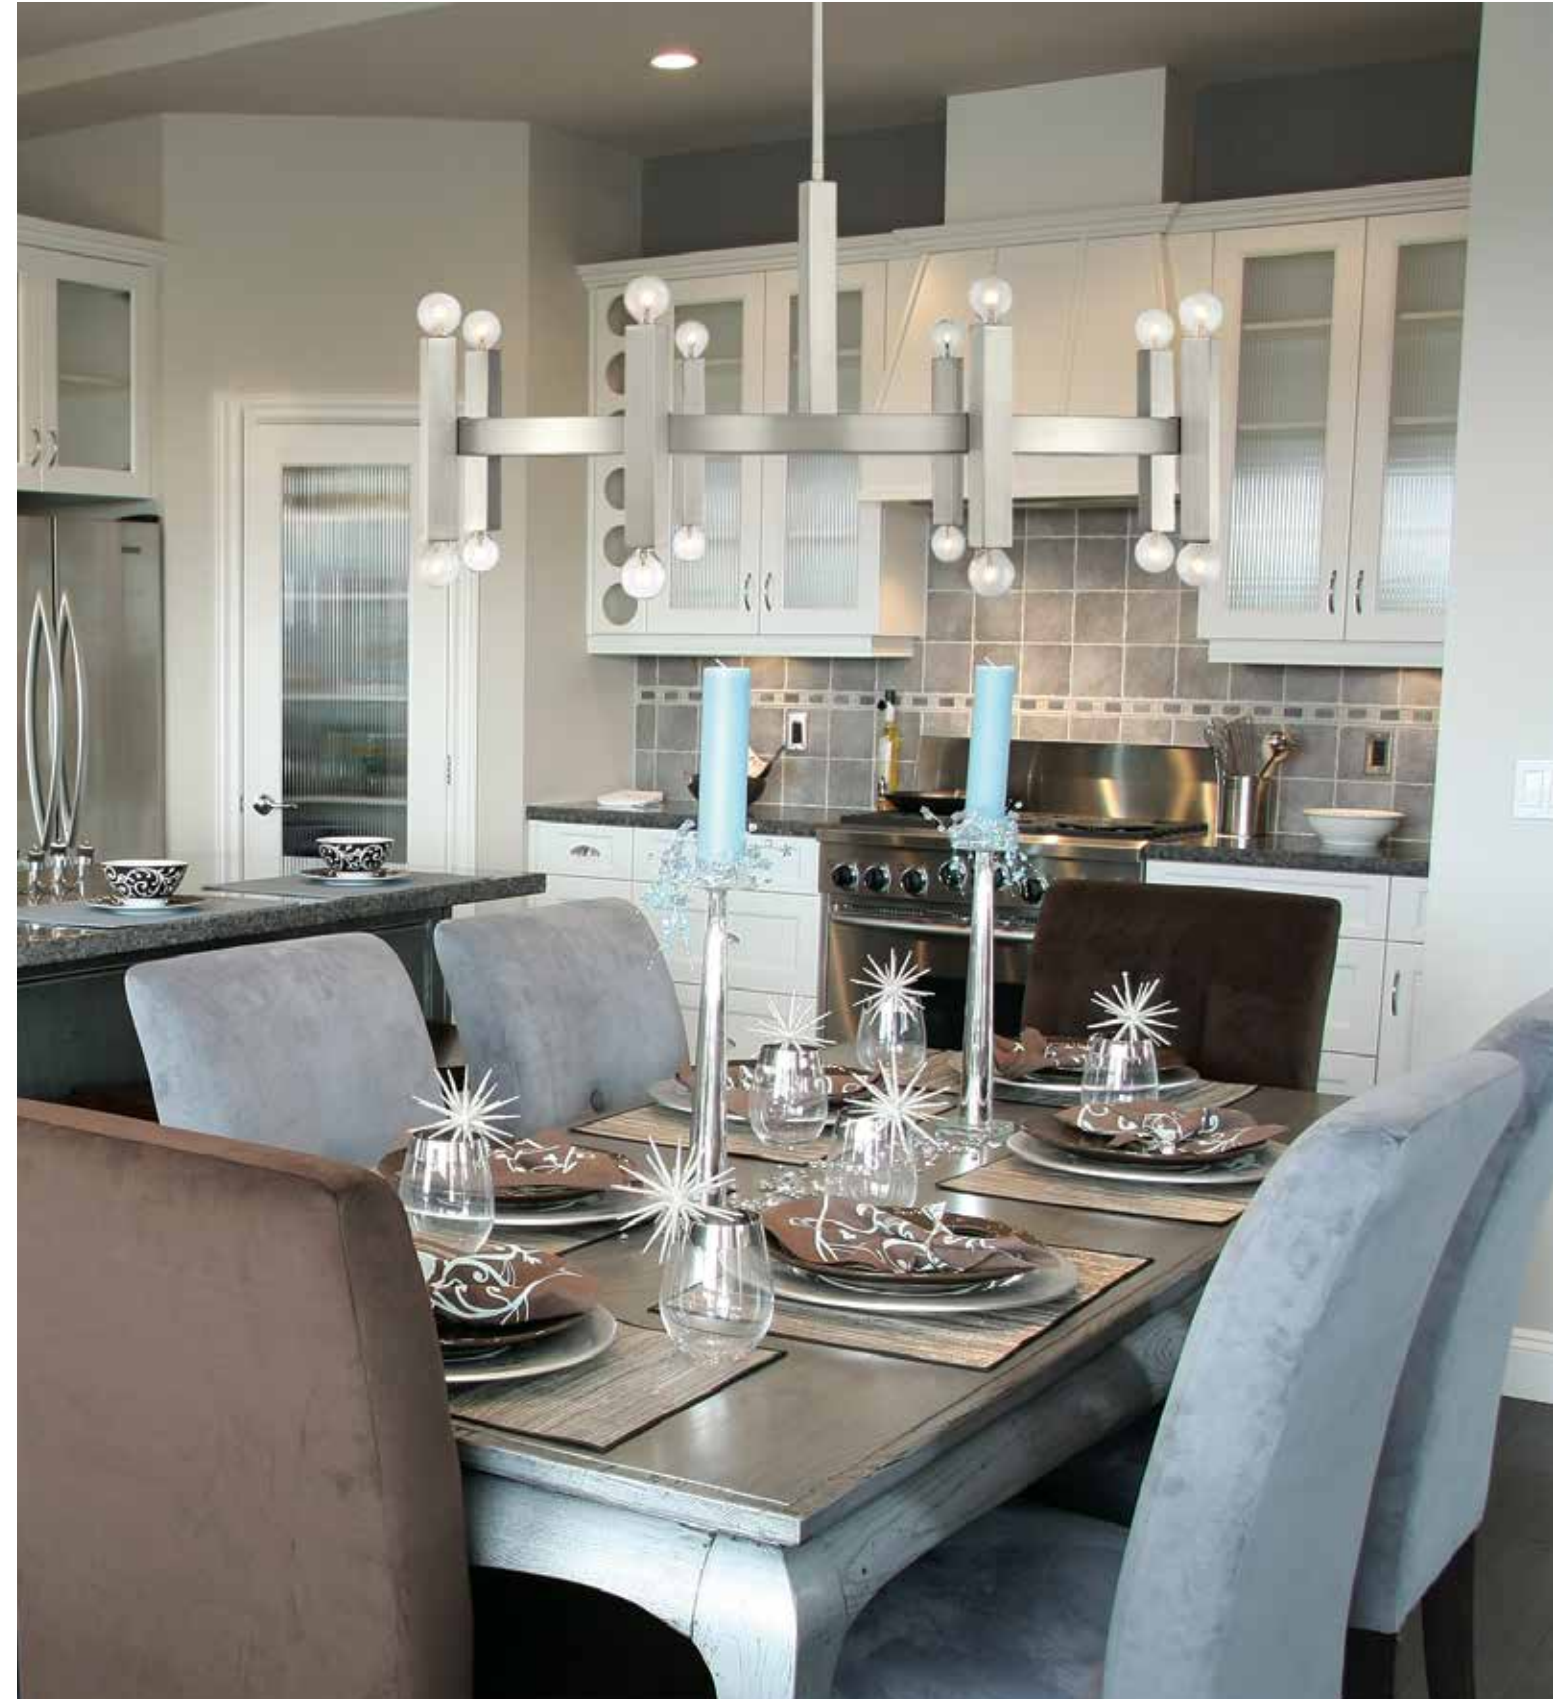

Includes 12" & 6" extensions - additional stems available - 7-EXTLG