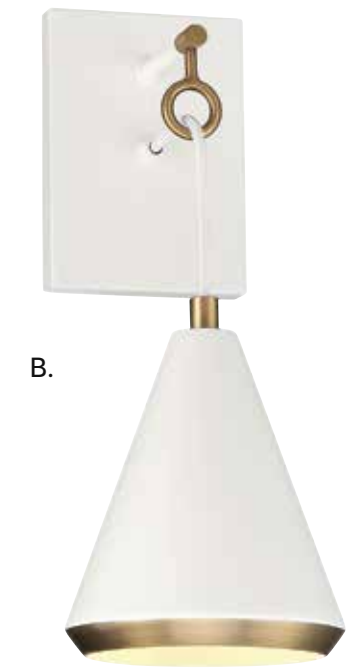

WALL LIGHTING