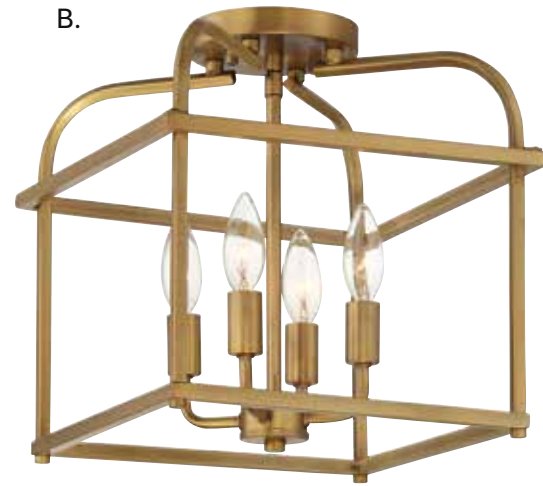

CEILING LIGHTING

A. M60061PN
4-Light Semi-Flush
Polished Nickel Finish
12"W x 12-1/2"H
4C 60W
Metal Candle Covers

B. M60061NB
4-Light Semi-Flush
Natural Brass Finish
12"W x 12-1/2"H
4C 60W
Metal Candle Covers

C. M60061MBK
4-Light Semi-Flush
Matte Black Finish
12"W x 12-1/2"H
4C 60W
Metal Candle Covers

D. M60061BN
4-Light Semi-Flush
Brushed Nickel Finish
12"W x 12-1/2"H
4C 60W
Metal Candle Covers