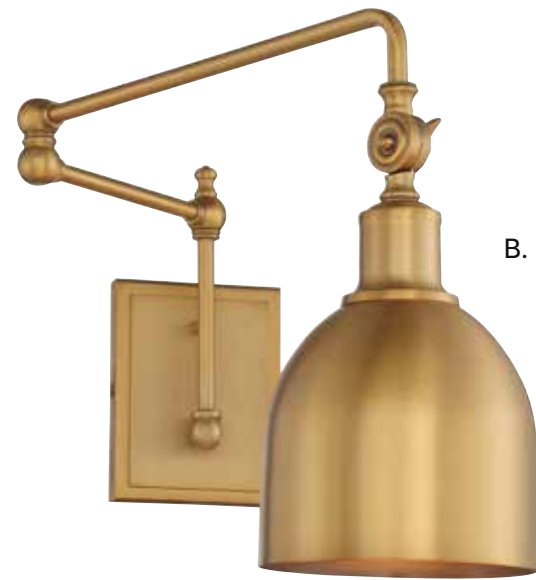

WALL LIGHTING

A.

B.

C.

- **A. M90019ORB**
  1-Light Adjustable Sconce
  Oil Rubbed Bronze Finish
  6"W x 13-5/8"H x 6"E
  Adj E 6" - 24"
  1E 60W
- **B. M90019NB**
  1-Light Adjustable Sconce
  Natural Brass Finish
  6"W x 13-5/8"H x 6"E
  Adj E 6" - 24"
  1E 60W
- **C. M90019MBK**
  1-Light Adjustable Sconce
  Matte Black Finish
  6"W x 13-5/8"H x 6"E
  Adj E 6" - 24"
  1E 60W

WALL LIGHTING

D.

E.

- **D. M90045NB**
  1-Light Adjustable Sconce
  Natural Brass Finish
  6"W x 13"H x 6"E
  Adj E 6" - 14"
  1E 60W
- **E. M90045ORB**
  1-Light Adjustable Sconce
  Oil Rubbed Bronze Finish
  6"W x 13"H x 6"E
  Adj E 6" - 14"
  1E 60W
- **F. M90047NB**
  1-Light Adjustable Sconce
  Natural Brass Finish
  6-1/2"W x 8-3/8"H x 6-1/2"E
  Adj E 6-1/2" - 24"
  1E 60W

F.