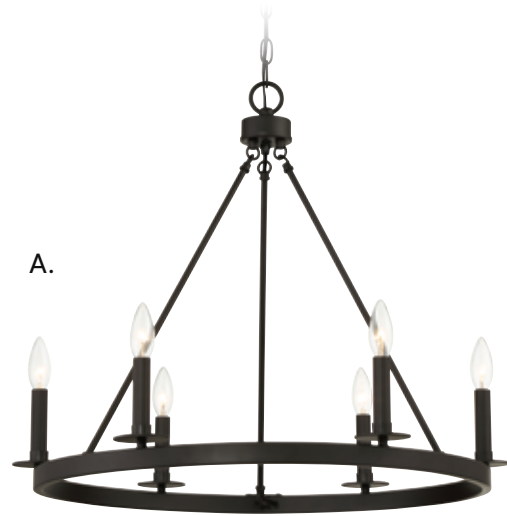

HANGING LIGHTING

M10042AI
6-Light Chandelier
Aged Iron Finish
30"W x 22-3/8"H
6C 60W
Metal Candle Covers

This fixture comes with 120" chain and wire.

HANGING LIGHTING

HANGING LIGHTING

HANGING LIGHTING

This fixture comes with 120" chain and wire.

- | | | | | | |
|--|--|--|--|---|---|
| A. M10093ORB
6-Light Chandelier
Oil Rubbed Bronze
Finish
26"W x 22"H
6C 60W
Metal Candle Covers | B. M10093PN
6-Light Chandelier
Polished Nickel Finish
26"W x 22"H
6C 60W
Metal Candle Covers | C. M10093NB
6-Light Chandelier
Natural Brass Finish
26"W x 22"H
6C 60W
Metal Candle Covers | D. M10093BQW
6-Light Chandelier
Bisque White Finish
26"W x 22"H
6C 60W
Metal Candle Covers | E. M10093BN
6-Light Chandelier
Brushed Nickel Finish
26"W x 22"H
6C 60W
Metal Candle Covers | F. M10093MBK
6-Light Chandelier
Matte Black Finish
26"W x 22"H
6C 60W
Metal Candle Covers |
|--|--|--|--|---|---|

HANGING LIGHTING

This fixture comes with 120" chain and wire.

HANGING LIGHTING

A.

A. M1007ODG
6-Light Chandelier
Remington Finish
27"W x 25-1/8"H
6E 60W
Clear Glass

B.

B. M1007OGWCH
6-Light Chandelier
Greywood Polished
Chrome Finish
27"W x 25-1/8"H
6E 60W
Clear Glass