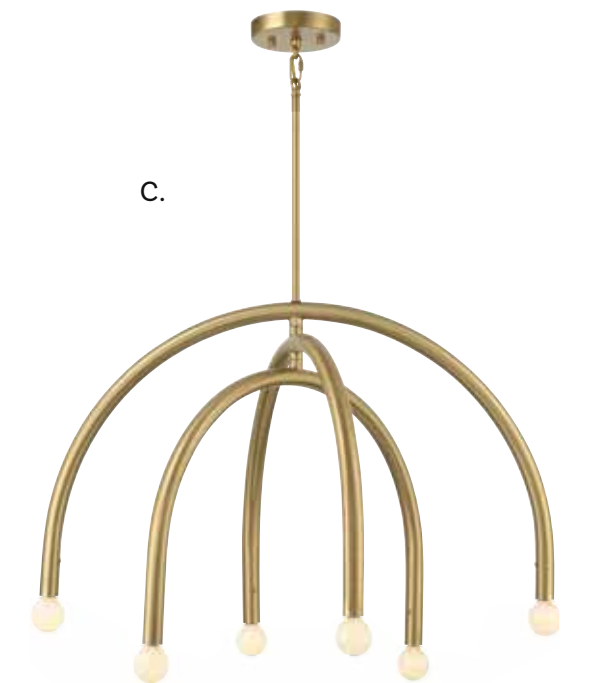

Sconce, Page 194

HANGING LIGHTING

**B.

**C.

*Includes 12" & 6" extensions - additional stems available - 7-EXTLG
**This fixture comes with 120" chain and wire.

HANGING LIGHTING

HANGING LIGHTING

Includes 12" & 6" extensions - additional stems available - 7-EXT

Includes 12" & 6" extensions - additional stems available - 7-EXT

HANGING LIGHTING

Sconce, Page 191

HANGING LIGHTING

Dual Mount Hanging System

A. M100115BN
6-Light Adjustable Chandelier
Brushed Nickel Finish
30"W x 20"H
Adj H 20" - 74"
6C 60W

B. M100115MBK
6-Light Adjustable Chandelier
Matte Black Finish
30"W x 20"H
Adj H 20" - 74"
6C 60W

C. M100115NB
6-Light Adjustable Chandelier
Natural Brass Finish
30"W x 20"H
Adj H 20" - 74"
6C 60W

Includes 12" & 6" extensions - additional stems available - **7-EXT**

HANGING LIGHTING

HANGING LIGHTING

Includes 12" & 6" extensions - additional stems available - **7-EXT**

- A. M10084MBK**
6-Light Adjustable Chandelier
Matte Black Finish
26"W x 12"H
Adj H 12" - 66"
6E 60W
- B. M10084PN**
6-Light Adjustable Chandelier
Polished Nickel Finish
26"W x 12"H
Adj H 12" - 66"
6E 60W
- C. M10084ORBNB**
6-Light Adjustable Chandelier
Oil Rubbed Bronze w/
Natural Brass Accents
26"W x 12"H
Adj H 12" - 66"
6E 60W
- D. M10084NB**
6-Light Adjustable Chandelier
Natural Brass Finish
26"W x 12"H
Adj H 12" - 66"
6E 60W