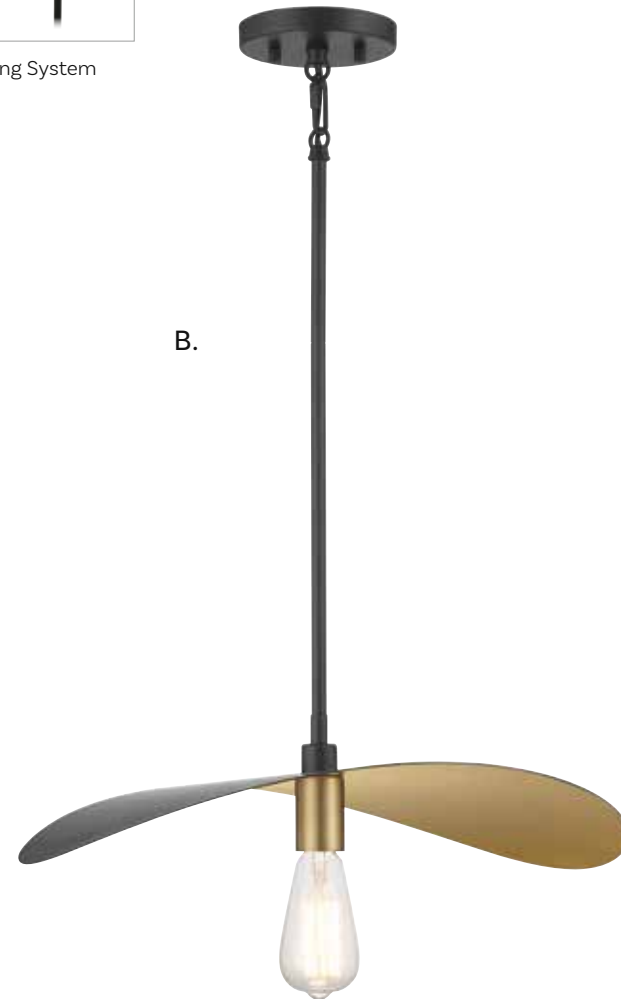

B.

B. M7031MBKNB
1-Light Pendant
Matte Black & Natural Brass Finish
20"W x 4-1/4"H
Adj H 4-1/4" - 58-1/4"
1E 60W