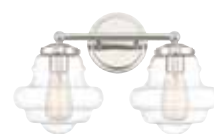

Bath Page 241

Includes 12" & 6" extensions - additional stems available - **7-EXT**