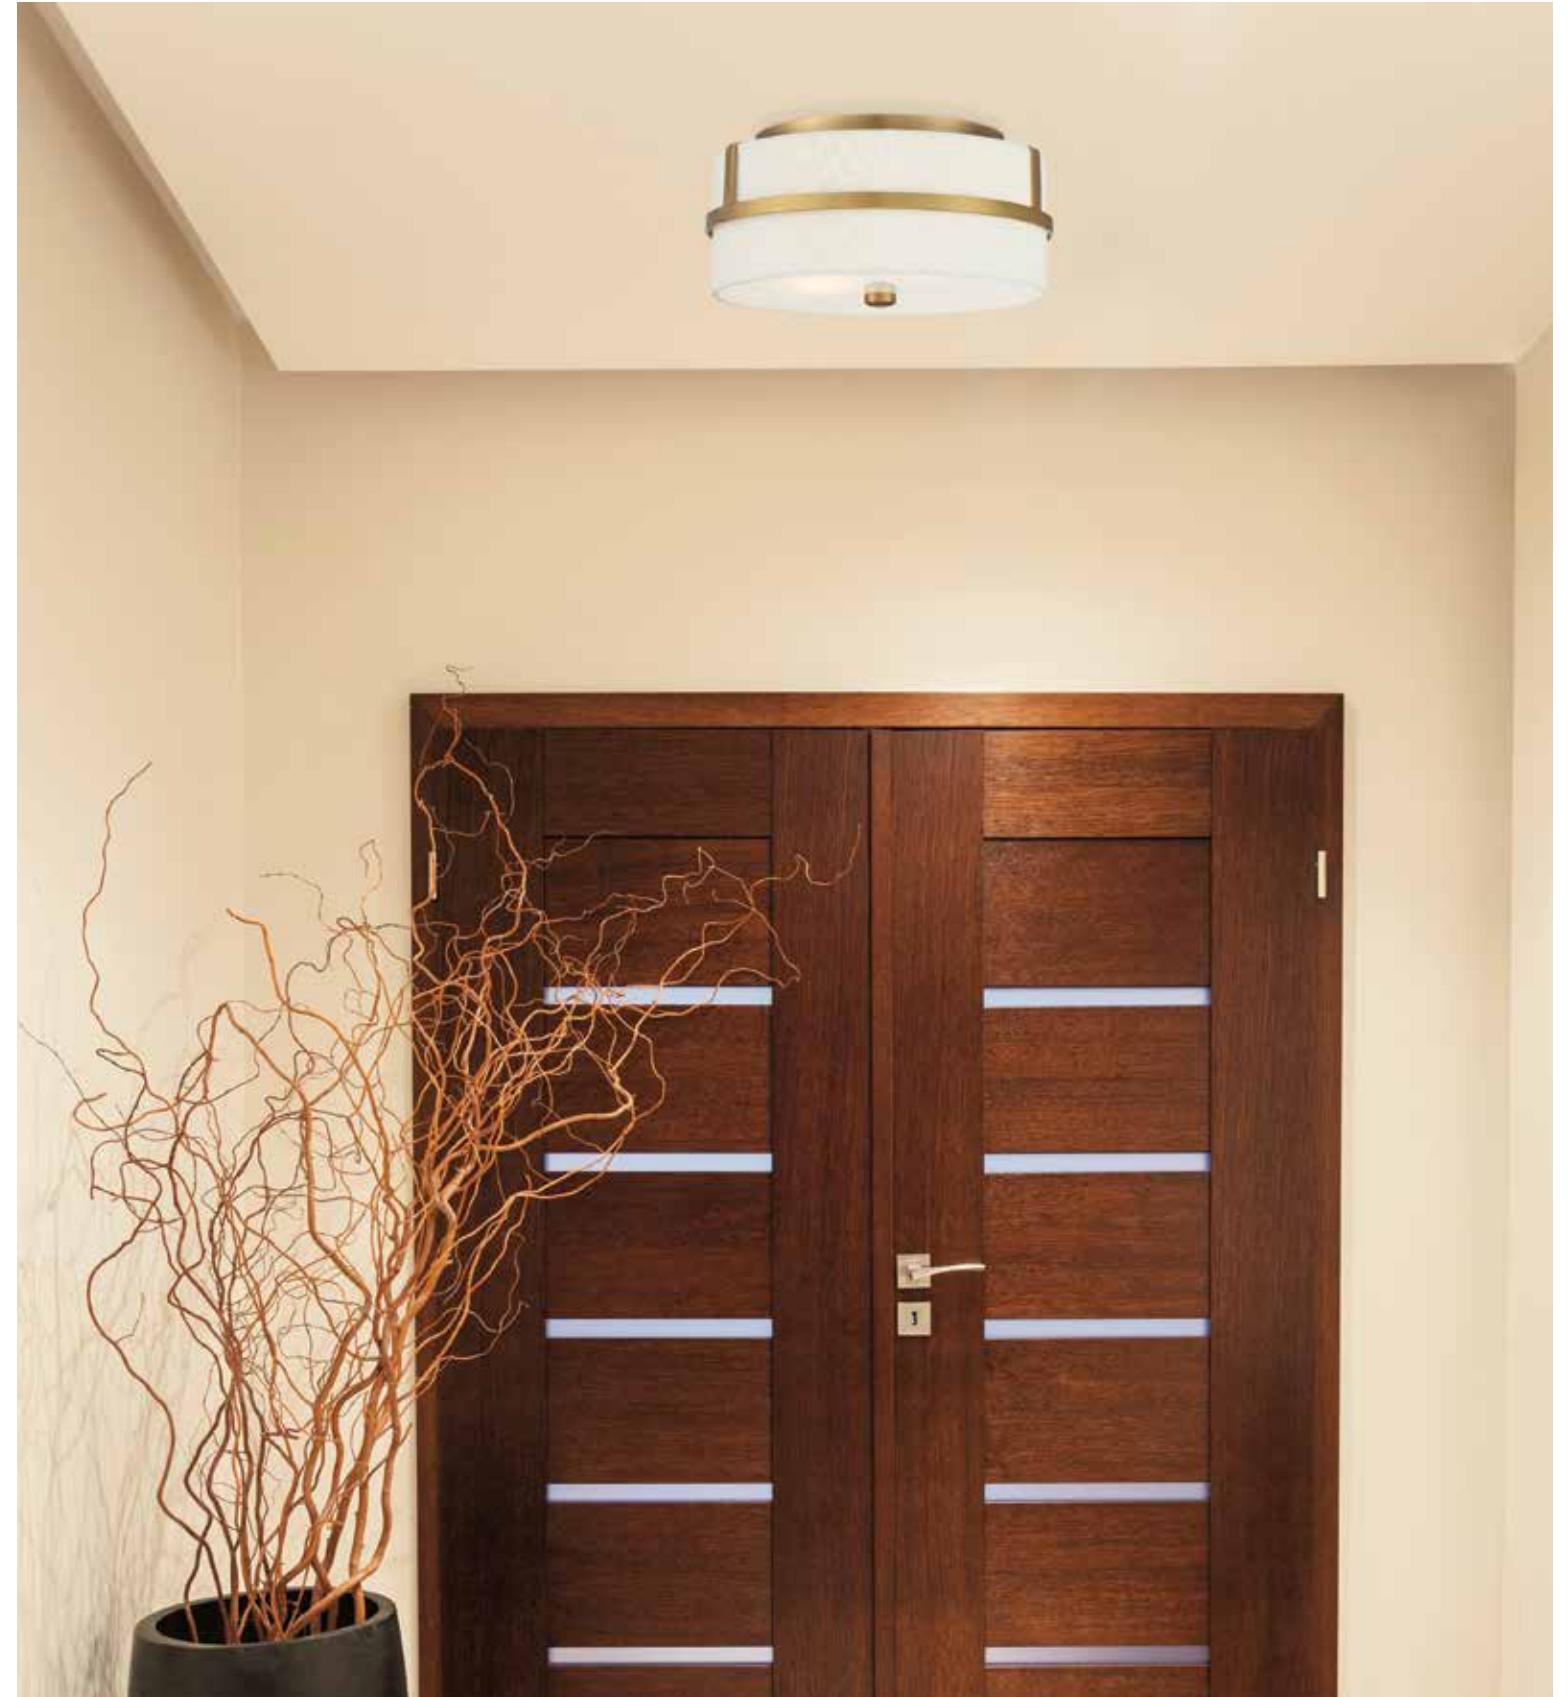

A.

B.

C.

A. M60065NB
2-Light Caged
Flush Mount
Natural Brass Finish
13"W x 6"H
2E 60W
White Fabric Shade

B. M60065MBK
2-Light Caged
Flush Mount
Matte Black Finish
13"W x 6"H
2E 60W
White Fabric Shade

C. M60065BN
2-Light Caged
Flush Mount
Brushed Nickel Finish
13"W x 6"H
2E 60W
White Fabric Shade