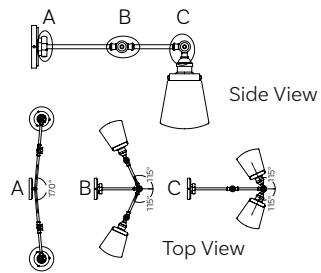

C. M90062NB
 1-Light Adjustable Sconce
 Natural Brass Finish
 7"W x 12"H x 7"E
 Adj E 7" - 18"
 Real Leather Shade

Includes cord, plug, and hardwire hardware.

WALL LIGHTING

*A.

M90020

*B.

*C.

M90006-79