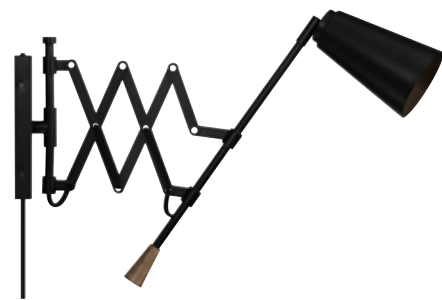

B.

M90089

Multi-Pack Swing Arm: 2 Wall Lamps packed to a carton.
 ON/OFF switch at backplate.
 Hardwire only.

WALL LIGHTING

WALL LIGHTING

A.

B.

C.