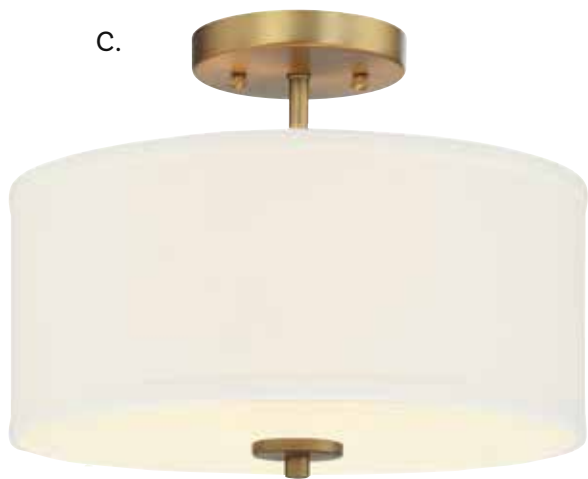

CEILING LIGHTING

CEILING LIGHTING

A. M60008MBK
2-Light Semi-Flush
Matte Black Finish
13"W x 10"H
2E 60W
White Fabric Shade

B. M60008BN
2-Light Semi-Flush
Brushed Nickel Finish
13"W x 10"H
2E 60W
White Fabric Shade

C. M60008NB
2-Light Semi-Flush
Natural Brass Finish
13"W x 10"H
2E 60W
White Fabric Shade

D. M60008ORB
2-Light Semi-Flush
Oil Rubbed Bronze Finish
13"W x 10"H
2E 60W
White Fabric Shade