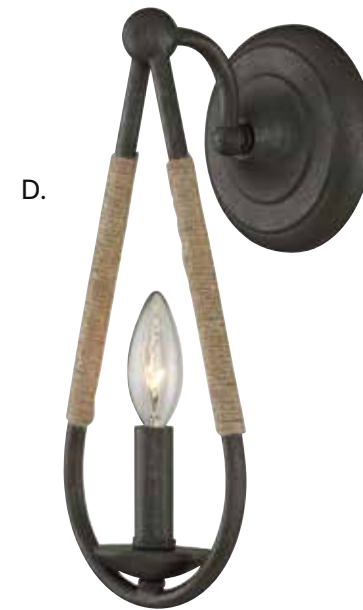

WALL LIGHTING