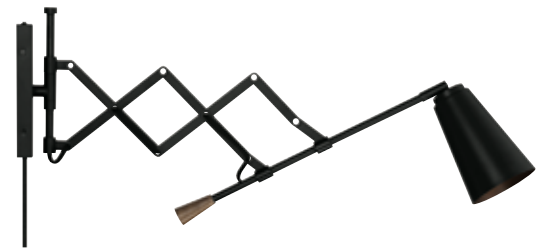

B.

M90089

Multi-Pack Swing Arm: 2 Wall Lamps packed to a carton.
 ON/OFF switch at backplate.
 Hardwire only.

WALL LIGHTING

WALL LIGHTING

A.

B.

C.