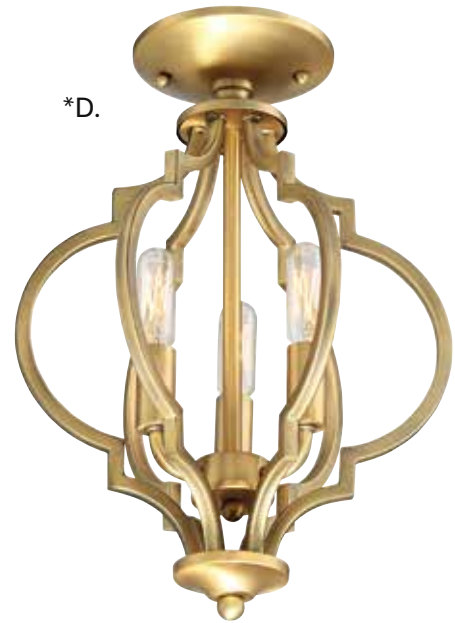

A. M60055MBK
3-Light Convertible
Semi-Flush/Pendant
Matte Black Finish
11"W x 16"H
Adj H 16" - 136"
3C 60W
Metal Candle Covers

B. M60055PN
3-Light Convertible
Semi-Flush/Pendant
Polished Nickel Finish
11"W x 16"H
Adj H 16" - 136"
3C 60W
Metal Candle Covers

*D.