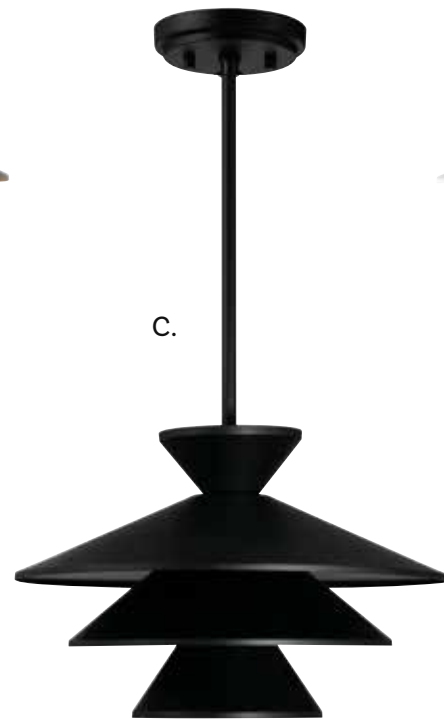

C.

A. M70096NB
1-Light Pendant
Natural Brass Finish
14"W x 8"H
Adj H 8" - 62"
1E 60W

B. M70096WH
1-Light Pendant
White Finish
14"W x 8"H
Adj H 8" - 62"
1E 60W

C. M70096MBK
1-Light Pendant
Matte Black Finish
14"W x 8"H
Adj H 8" - 62"
1E 60W