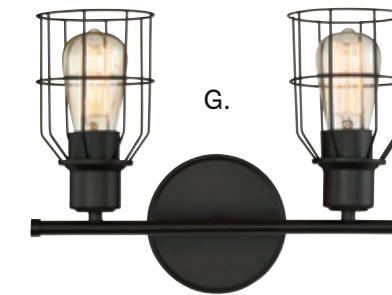

- **A. M80013ORB**
  4-Light Bath Bar
  Oil Rubbed Bronze Finish
  27"W x 4-1/2"H x 4"E
  4E 60W
- **B. M80012ORB**
  3-Light Bath Bar
  Oil Rubbed Bronze Finish
  18-1/2"W x 4-1/2"H x 4"E
  3E 60W
- **C. M80012BN**
  3-Light Bath Bar
  Brushed Nickel Finish
  18-1/2"W x 4-1/2"H x 4"E
  3E 60W
- **D. M80013BN**
  4-Light Bath Bar
  Brushed Nickel Finish
  27"W x 4-1/2"H x 4"E
  4E 60W

Fixtures may be mounted either uplight or downlight.

G.

- **E. M80004BN**
  3-Light Bath Bar
  Brushed Nickel Finish
  24"W x 11"H x 6"E
  3E 60W
- **F. M80003BN**
  2-Light Bath Bar
  Brushed Nickel Finish
  15"W x 11"H x 6"E
  2E 60W
- **G. M80003ORB**
  2-Light Bath Bar
  Oil Rubbed Bronze Finish
  15"W x 11"H x 6"E
  2E 60W
- **H. M80004ORB**
  3-Light Bath Bar
  Oil Rubbed Bronze Finish
  24"W x 11"H x 6"E
  3E 60W

Fixtures may be mounted either uplight or downlight.