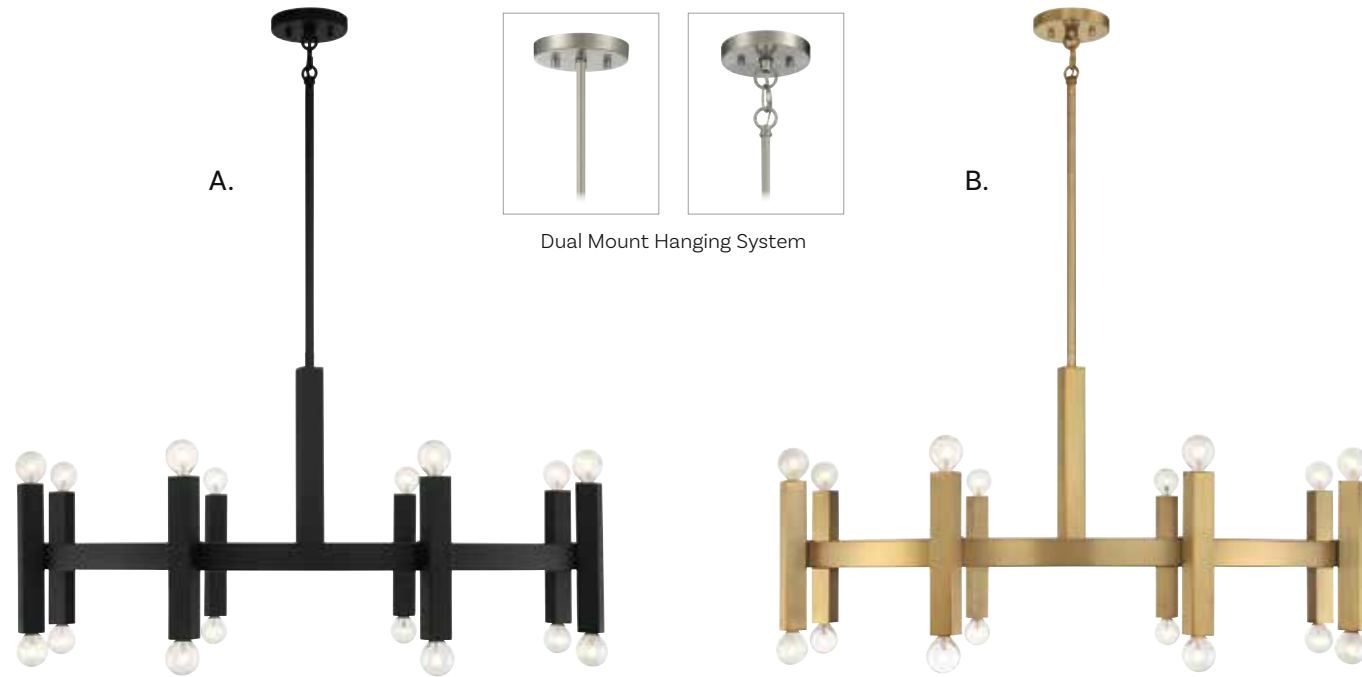

HANGING LIGHTING

This fixture comes with 120" chain and wire.

HANGING LIGHTING

A.

A. M1007ODG
6-Light Chandelier
Remington Finish
27"W x 25-1/8"H
6E 60W
Clear Glass

B.

B. M1007OGWCH
6-Light Chandelier
Greywood Polished
Chrome Finish
27"W x 25-1/8"H
6E 60W
Clear Glass

This fixture comes with 120" chain and wire.

HANGING LIGHTING

HANGING LIGHTING

- A. M7038BQW**
 5-Light Chandelier
 Bisque White Finish
 26"W x 10"H
 Adj H 10" - 64"
 5E 60W
 Clear Crystal
- B. M7038PN**
 5-Light Chandelier
 Polished Nickel Finish
 26"W x 10"H
 Adj H 10" - 64"
 5E 60W
 Clear Crystal
- C. M7038NB**
 5-Light Chandelier
 Natural Brass Finish
 26"W x 10"H
 Adj H 10" - 64"
 5E 60W
 Clear Crystal
- D. M7038MBK**
 5-Light Chandelier
 Matte Black Finish
 26"W x 10"H
 Adj H 10" - 64"
 5E 60W
 Clear Crystal

HANGING LIGHTING

Includes 12" & 6" extensions - additional stems available - 7-EXTLG

HANGING LIGHTING

HANGING LIGHTING

A. M10098NB
9-Light Chandelier
Natural Brass Finish
34"W x 38"H
9E 60W
White Milk Glass

B. M10098ORB
9-Light Chandelier
Oil Rubbed Bronze Finish
34"W x 38"H
9E 60W
White Milk Glass

This fixture comes with 120" chain and wire.

HANGING LIGHTING

HANGING LIGHTING

A. M100103MBK
 16-Light Chandelier
 Matte Black Finish
 40-1/2"W x 20"H
 Adj H 20" - 74"
 16C 60W