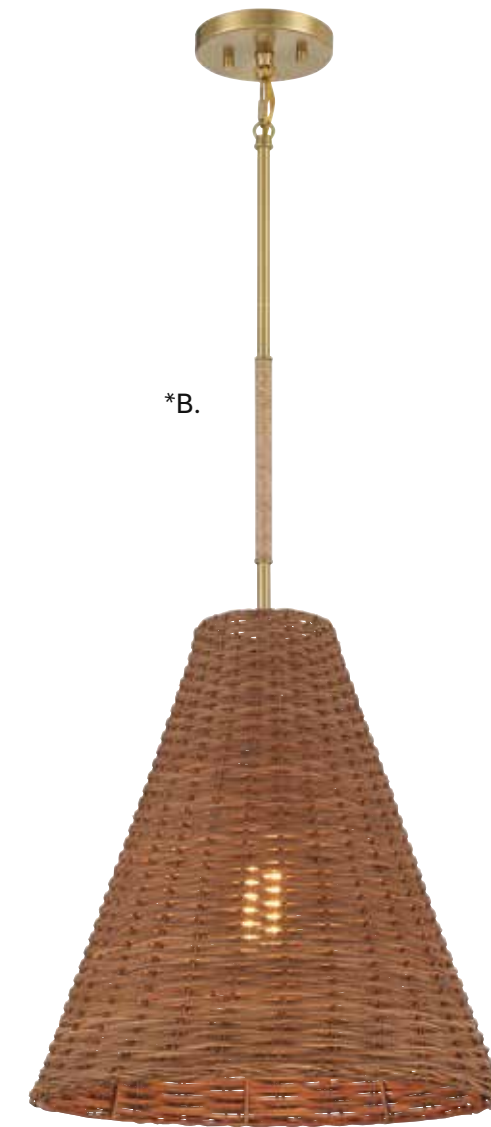

PENDANT LIGHTING

PENDANT LIGHTING

A.

A. M60073NR
1-Light Flush Mount
Natural Rattan Finish
13"W x 7-1/4"H
1E 60W
Natural Rattan Shade

B. M7036NRNB
1-Light Pendant
Natural Brass Finish
16"W x 17"H
Adj H 17" - 71"
1E 60W
Natural Rattan Shade
Rope Accent

C. M7035NRNB
1-Light Pendant
Natural Brass Finish
16"W x 17"H
Adj H 17" - 71"
1E 60W
Natural Rattan Shade
Rope Accent

*B.

*C.

*Includes 12" & 6" extensions - additional stems available - 7-EXT