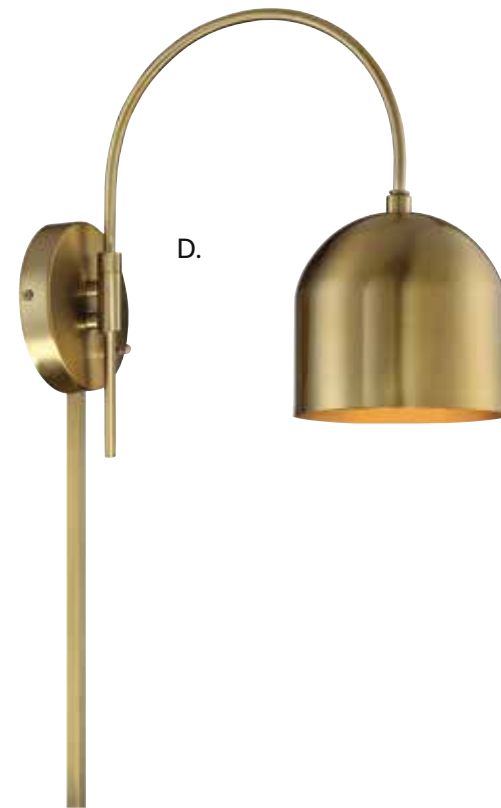

WALL LIGHTING

D.