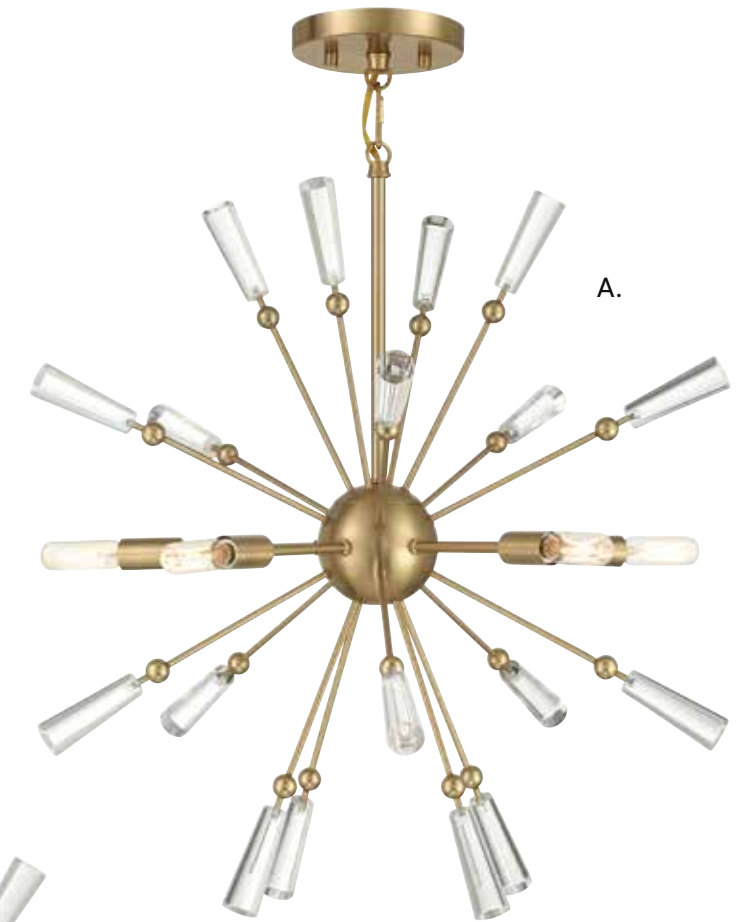

C. M7025CH
1-Light Pendant
Chrome Finish
13-1/4"W x 25-1/4"H
1E 60W
White Opal Glass

PENDANT LIGHTING

PENDANT LIGHTING

Dual Mount Hanging System

- A. M7027MBK**
5-Light Pendant
Matte Black Finish
26"W x 26"H
Adj H 26" - 80"
5E 60W
- B. M7027PN**
5-Light Pendant
Polished Nickel Finish
26"W x 26"H
Adj H 26" - 80"
5E 60W
- C. M7027NB**
5-Light Pendant
Natural Brass Finish
26"W x 26"H
Adj H 26" - 80"
5E 60W

Includes 12" & 6" extensions - additional stems available - 7-EXT

PENDANT LIGHTING

Includes 12" & 6" extensions - additional stems available - 7-EXT

PENDANT LIGHTING

Dual Mount Hanging System

A.

B.

A. M7028NB
5-Light Pendant
Natural Brass Finish
26"W x 26"H
Adj H 26" - 80"
5C 60W
Clear Crystal Accents

B. M7028MBK
5-Light Pendant
Matte Black Finish
26"W x 26"H
Adj H 26" - 80"
5C 60W
Clear Crystal Accents

PENDANT LIGHTING

PENDANT LIGHTING

Includes 12" & 6" extensions - additional stems available - **7-EXT**