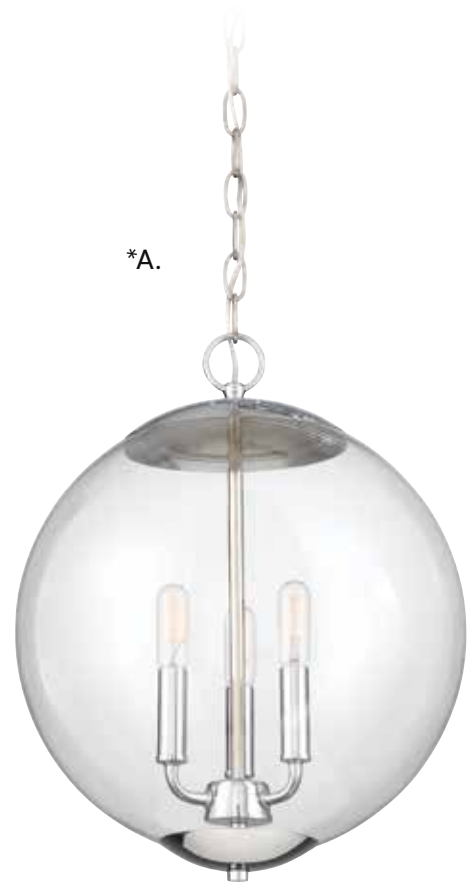

PENDANT LIGHTING

*Includes 12" & 6" extensions - additional stems available - 7-EXT

PENDANT LIGHTING

- | | | | |
|---|--|---|--|
| <p>A. M10057NB
3-Light Pendant
Natural Brass Finish
18"W x 13-3/8"H
Adj H 13-3/8" - 67-3/8"
3C 60W
Clear Glass</p> | <p>B. M60060NB
3-Light Semi-Flush
Natural Brass Finish
16"W x 12"H
3C 60W
Clear Glass</p> | <p>C. M60060MBK
3-Light Semi-Flush
Matte Black Finish
16"W x 12"H
3C 60W
Clear Glass</p> | <p>D. M10057MBK
3-Light Pendant
Matte Black Finish
18"W x 13-3/8"H
Adj H 13-3/8" - 67-3/8"
3C 60W
Clear Glass</p> |
|---|--|---|--|

PENDANT LIGHTING

*A.

A. M70060CH
3-Light Pendant
Chrome Finish
13-3/4"W x 17-1/8"H
3C 60W
Clear Glass
Metal Candle Covers

*C.

B. M70060NB
3-Light Pendant
Natural Brass Finish
13-3/4"W x 17-1/8"H
3C 60W
Clear Glass
Metal Candle Covers