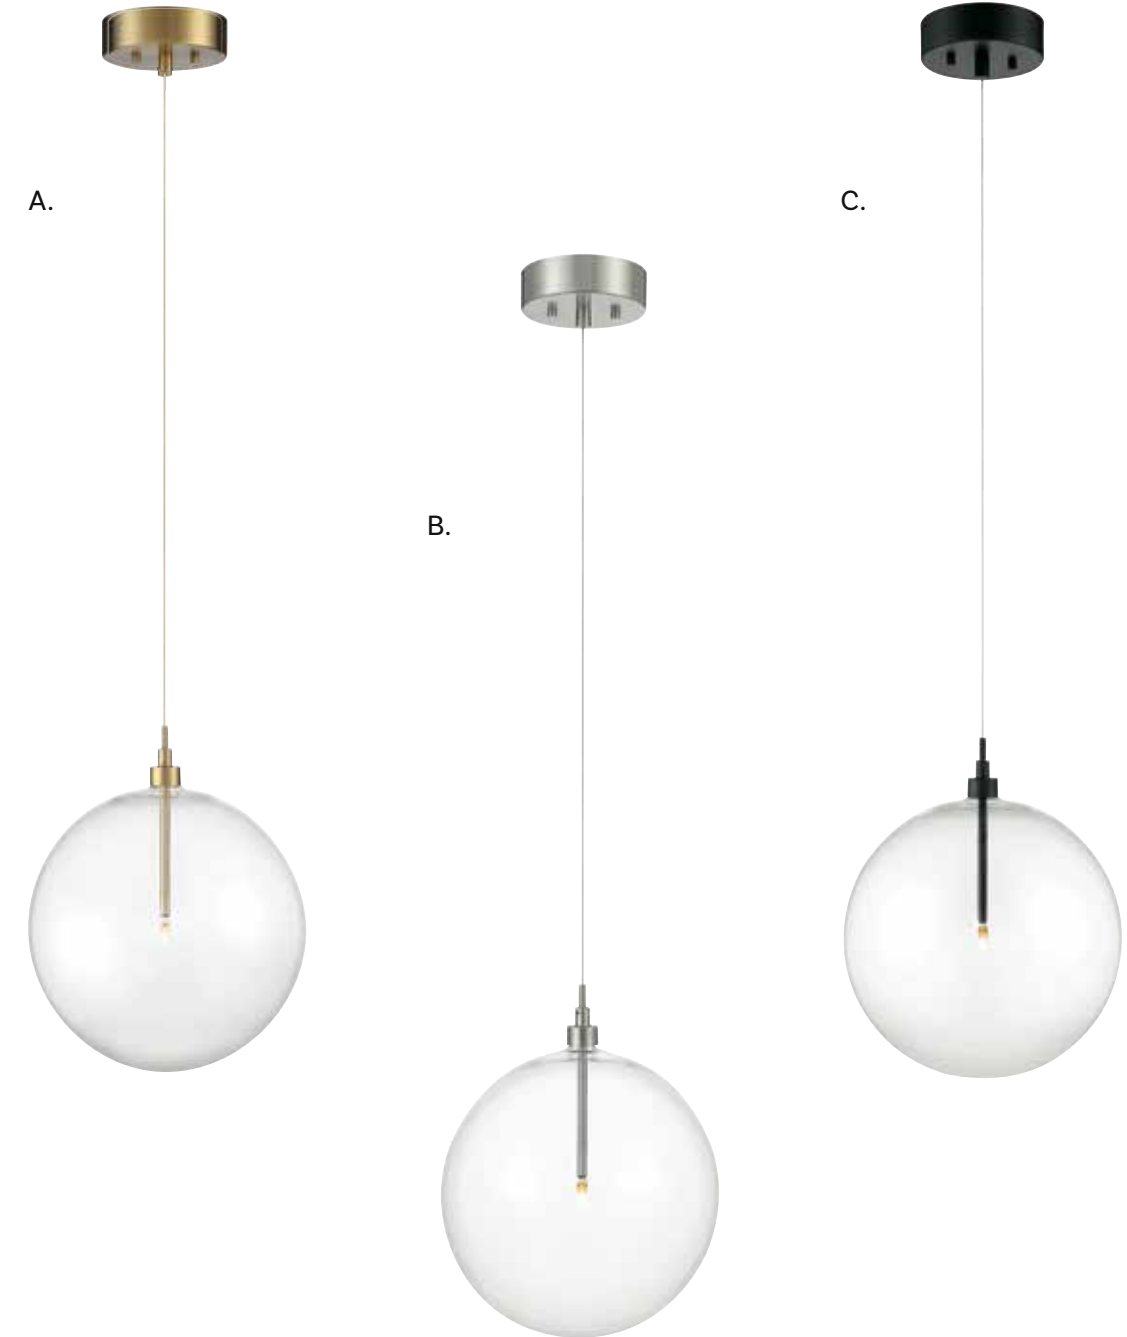

B.

Dual Mount Hanging System

A. M7022ORB
 1-Light Pendant
 Oil Rubbed Bronze Finish
 15"W x 11-1/2"H
 Adj H 11-1/2" - 65-1/2"
 1E 60W
 Clear Glass

B. M7022NB
 1-Light Pendant
 Natural Brass Finish
 15"W x 11-1/2"H
 Adj H 11-1/2" - 65-1/2"
 1E 60W
 Clear Glass

PENDANT LIGHTING

This fixture comes with 120" lamp cord.

Chandelier Page 63

Pendant, Page 65

PENDANT LIGHTING

A. M70114NB
 1-Light Mini-Pendant
 Natural Brass Finish
 12"W x 14"H
 Adj H 14" - 134"
 2W T4 LED Module—Dimmable
 (180 Lumens, 3000K, 90 CRI)
 Clear Glass
Bulbs Included