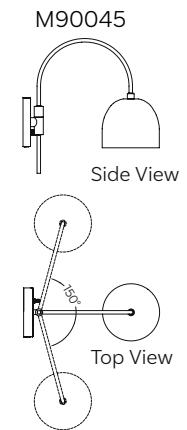

WALL LIGHTING

A.

B.

C.

- **A. M90019ORB**
  1-Light Adjustable Sconce
  Oil Rubbed Bronze Finish
  6"W x 13-5/8"H x 6"E
  Adj E 6" - 24"
  1E 60W
- **B. M90019NB**
  1-Light Adjustable Sconce
  Natural Brass Finish
  6"W x 13-5/8"H x 6"E
  Adj E 6" - 24"
  1E 60W
- **C. M90019MBK**
  1-Light Adjustable Sconce
  Matte Black Finish
  6"W x 13-5/8"H x 6"E
  Adj E 6" - 24"
  1E 60W

WALL LIGHTING

D.

E.

- **D. M90045NB**
  1-Light Adjustable Sconce
  Natural Brass Finish
  6"W x 13"H x 6"E
  Adj E 6" - 14"
  1E 60W
- **E. M90045ORB**
  1-Light Adjustable Sconce
  Oil Rubbed Bronze Finish
  6"W x 13"H x 6"E
  Adj E 6" - 14"
  1E 60W
- **F. M90047NB**
  1-Light Adjustable Sconce
  Natural Brass Finish
  6-1/2"W x 8-3/8"H x 6-1/2"E
  Adj E 6-1/2" - 24"
  1E 60W

F.