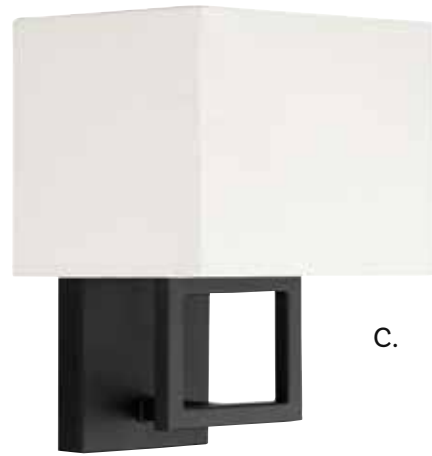

WALL LIGHTING

C.

A. M90009NB
1-Light Sconce
Natural Brass Finish
8"W x 10-3/8"H x 6-1/2"E
1E 60W
White Fabric Shade

B. M90095NB
2-Light Sconce
Natural Brass Finish
12"W x 11"H x 6-1/2"E
2E 60W
White Fabric Shade

C. M90009MBK
1-Light Sconce
Matte Black Finish
8"W x 10-3/8"H x 6-1/2"E
1E 60W
White Fabric Shade

D. M90095BN
2-Light Sconce
Brushed Nickel Finish
12"W x 11"H x 6-1/2"E
2E 60W
White Fabric Shade

E. M90009BN
1-Light Sconce
Brushed Nickel Finish
8"W x 10-3/8"H x 6-1/2"E
1E 60W
White Fabric Shade

WALL LIGHTING

F. M90013MBK
1-Light Sconce
Matte Black Finish
5"W x 10-1/2"H x 6-1/4"E
1E 60W
Clear Seeded Glass

G. M90013NB
1-Light Sconce
Natural Brass Finish
5"W x 10-1/2"H x 6-1/4"E
1E 60W
Clear Seeded Glass

H. M90013BN
1-Light Sconce
Brushed Nickel Finish
5"W x 10-1/2"H x 6-1/4"E
1E 60W
Clear Seeded Glass

I. M90013PN
1-Light Sconce
Polished Nickel Finish
5"W x 10-1/2"H x 6-1/4"E
1E 60W
Clear Seeded Glass

J. M90013ORB
1-Light Sconce
Oil Rubbed Bronze Finish
5"W x 10-1/2"H x 6-1/4"E
1E 60W
Clear Seeded Glass