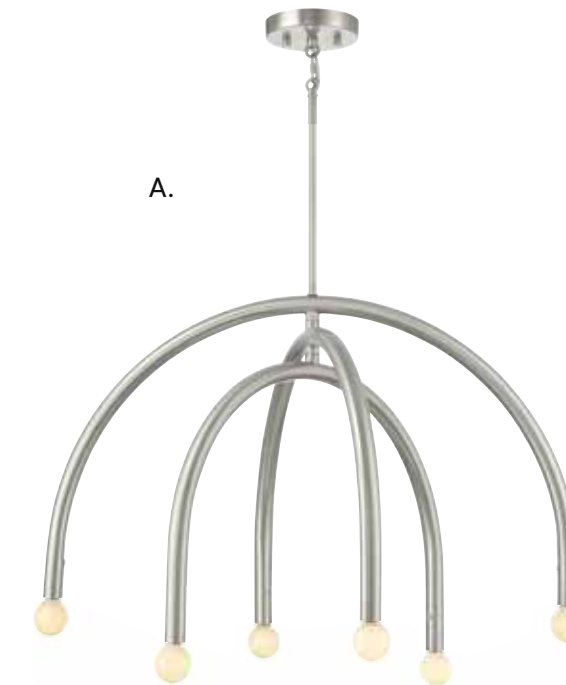

- A. M10040NB**
24-Light Chandelier
Natural Brass Finish
22"W x 21"H
Adj H 21" - 75"
24C 40W
30° Swivel
- B. M10076NB**
4-Light Chandelier
Natural Brass Finish
25-5/8"W x 19-3/4"H
4C 60W
Clear Glass
- C. M10076ORB**
4-Light Chandelier
Oil Rubbed Bronze Finish
25-5/8"W x 19-3/4"H
4C 60W
Clear Glass

Sconce, Page 194

HANGING LIGHTING

**B.

**C.

*Includes 12" & 6" extensions - additional stems available - 7-EXTLG
**This fixture comes with 120" chain and wire.

HANGING LIGHTING

HANGING LIGHTING

Includes 12" & 6" extensions - additional stems available - 7-EXT

HANGING LIGHTING

HANGING LIGHTING

Dual Mount Hanging System

A.

B.

- A. M100114MBKPN**
6-Light Chandelier
Matte Black w/ Polished Nickel Finish
38"W x 22"H
Adj H 22" - 76"
6G9 40W
White Opal Glass
G9 Bulbs Included
- B. M100114MBKNB**
6-Light Chandelier
Matte Black w/ Natural Brass Finish
38"W x 22"H
Adj H 22" - 76"
6G9 40W
White Opal Glass
G9 Bulbs Included

Includes 12" & 6" extensions - additional stems available - 7-EXT

HANGING LIGHTING

Sconce, Page 191

HANGING LIGHTING

Dual Mount Hanging System

A. M100115BN
6-Light Adjustable Chandelier
Brushed Nickel Finish
30"W x 20"H
Adj H 20" - 74"
6C 60W