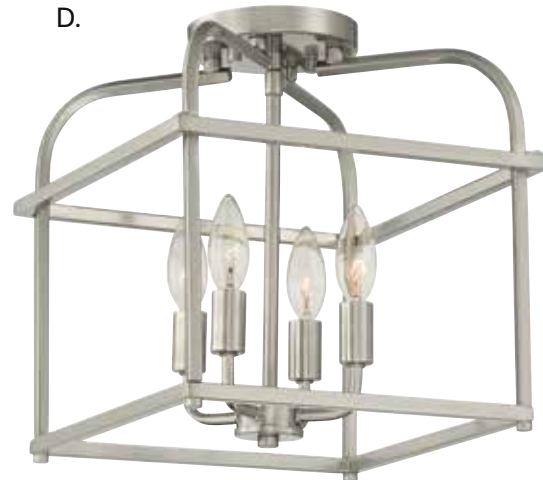

CEILING LIGHTING

A. M60061PN
4-Light Semi-Flush
Polished Nickel Finish
12"W x 12-1/2"H
4C 60W
Metal Candle Covers

B. M60061NB
4-Light Semi-Flush
Natural Brass Finish
12"W x 12-1/2"H
4C 60W
Metal Candle Covers

C. M60061MBK
4-Light Semi-Flush
Matte Black Finish
12"W x 12-1/2"H
4C 60W
Metal Candle Covers

D. M60061BN
4-Light Semi-Flush
Brushed Nickel Finish
12"W x 12-1/2"H
4C 60W
Metal Candle Covers