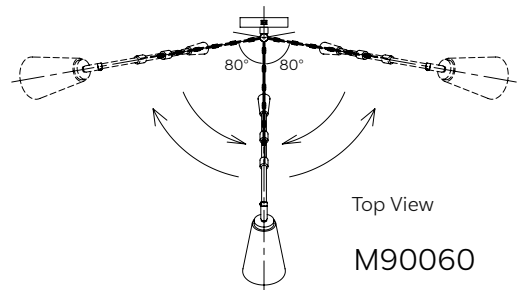

B.

M90089

Multi-Pack Swing Arm: 2 Wall Lamps packed to a carton.
 ON/OFF switch at backplate.
 Hardwire only.

WALL LIGHTING

WALL LIGHTING

A.

B.

C.