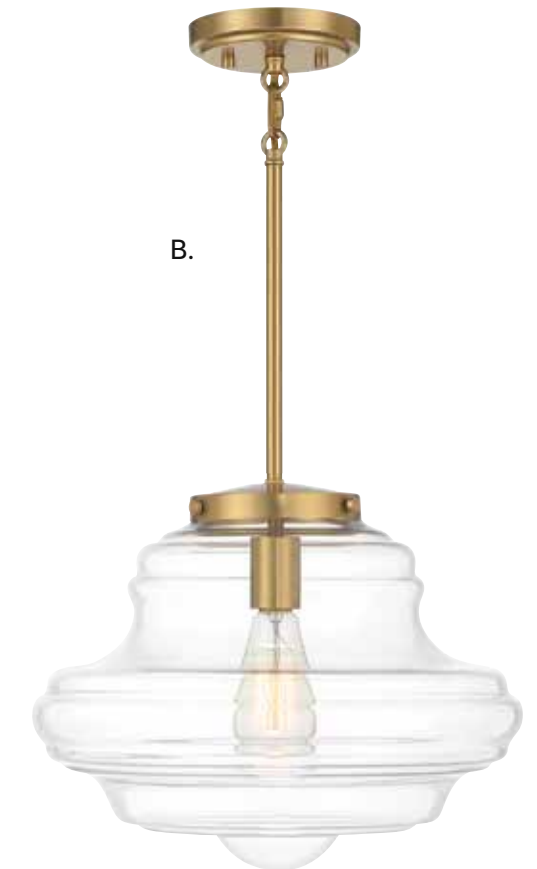

C. M7023PN
 1-Light Pendant
 Polished Nickel Finish
 15"W x 9"H
 Adj H 9" - 62"
 1E 60W
 Clear Vintage Glass

PENDANT LIGHTING

Includes 12" & 6" extensions - additional stems available - **7-EXT**

Sconce, Page 208

Ceiling, Page 157

PENDANT LIGHTING

Sconce, Page 209

Ceiling, Page 156

Bath Page 241

Includes 12" & 6" extensions - additional stems available - **7-EXT**

PENDANT LIGHTING

A.