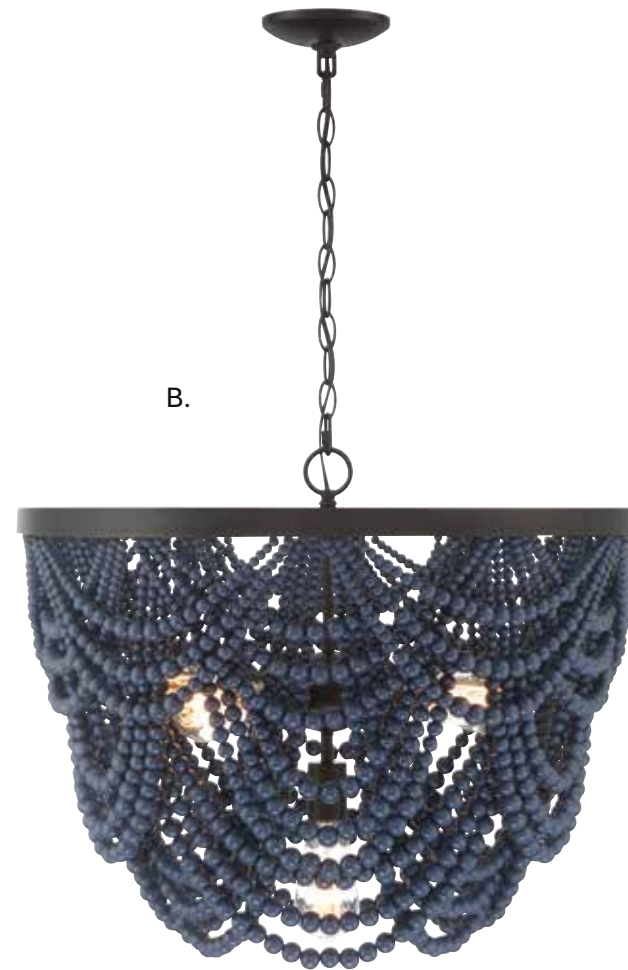

B.

B. M100101NBLORB
5-Light Pendant
Navy w/ Oil Rubbed Bronze Finish
24"W x 20"H
5E 60W
Wood Beads

This fixture comes with 120" chain and wire.