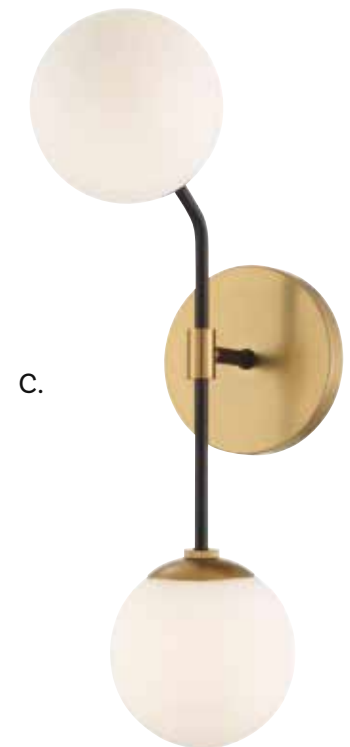

WALL LIGHTING