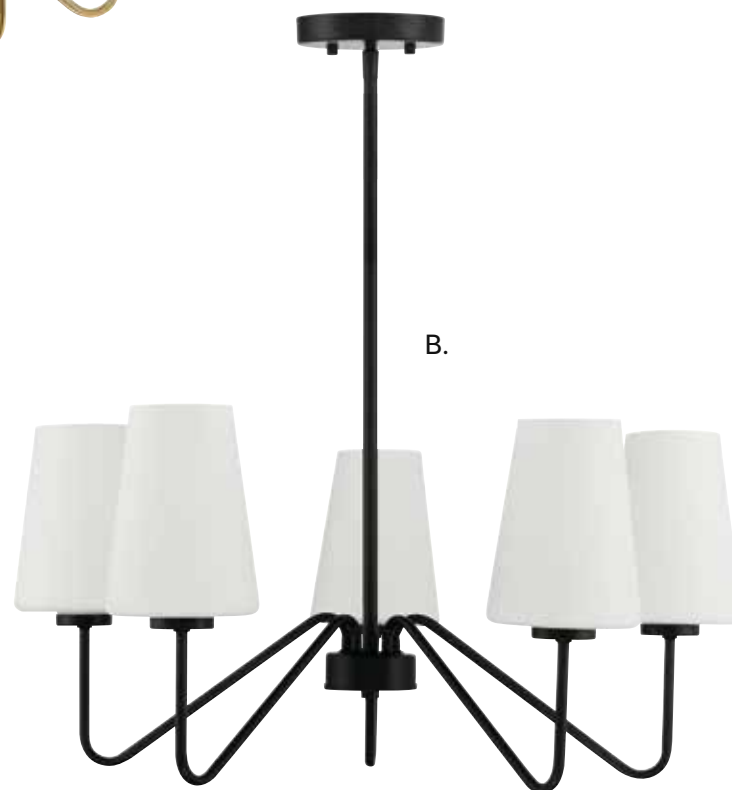

HANGING LIGHTING

Includes 12" & 6" extensions - additional stems available - 7-EXTLG

HANGING LIGHTING

HANGING LIGHTING

A. M10067MBK
 5-Light Chandelier
 Matte Black Finish
 25"W x 15"H
 Adj H 15" - 69"
 5C 60W
 30° Swivel
 White Fabric Shades

B. M10067BQW
 5-Light Chandelier
 Bisque White Finish
 25"W x 15"H
 Adj H 15" - 69"
 5C 60W
 30° Swivel
 White Fabric Shades

C. M10067NB
 5-Light Chandelier
 Natural Brass Finish
 25"W x 15"H
 Adj H 15" - 69"
 5C 60W
 30° Swivel
 White Fabric Shades

Includes 12" & 6" extensions - additional stems available - **7-EXT**

HANGING LIGHTING

A. M10060NB
5-Light Chandelier
Natural Brass Finish
25-3/4"W x 12"H
Adj H 12" - 69"
5C 60W
30° Swivel
White Glass

B. M10060MBK
5-Light Chandelier
Matte Black Finish
25-3/4"W x 12"H
Adj H 12" - 69"
5C 60W
30° Swivel
White Glass