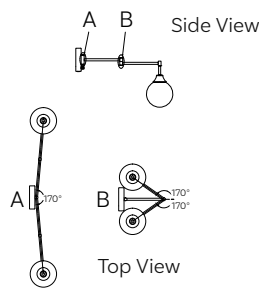

C. M90062NB
 1-Light Adjustable Sconce
 Natural Brass Finish
 7"W x 12"H x 7"E
 Adj E 7" - 18"
 Real Leather Shade

Includes cord, plug, and hardwire hardware.

WALL LIGHTING

*A.

M90020

*B.

*C.

M90006-79