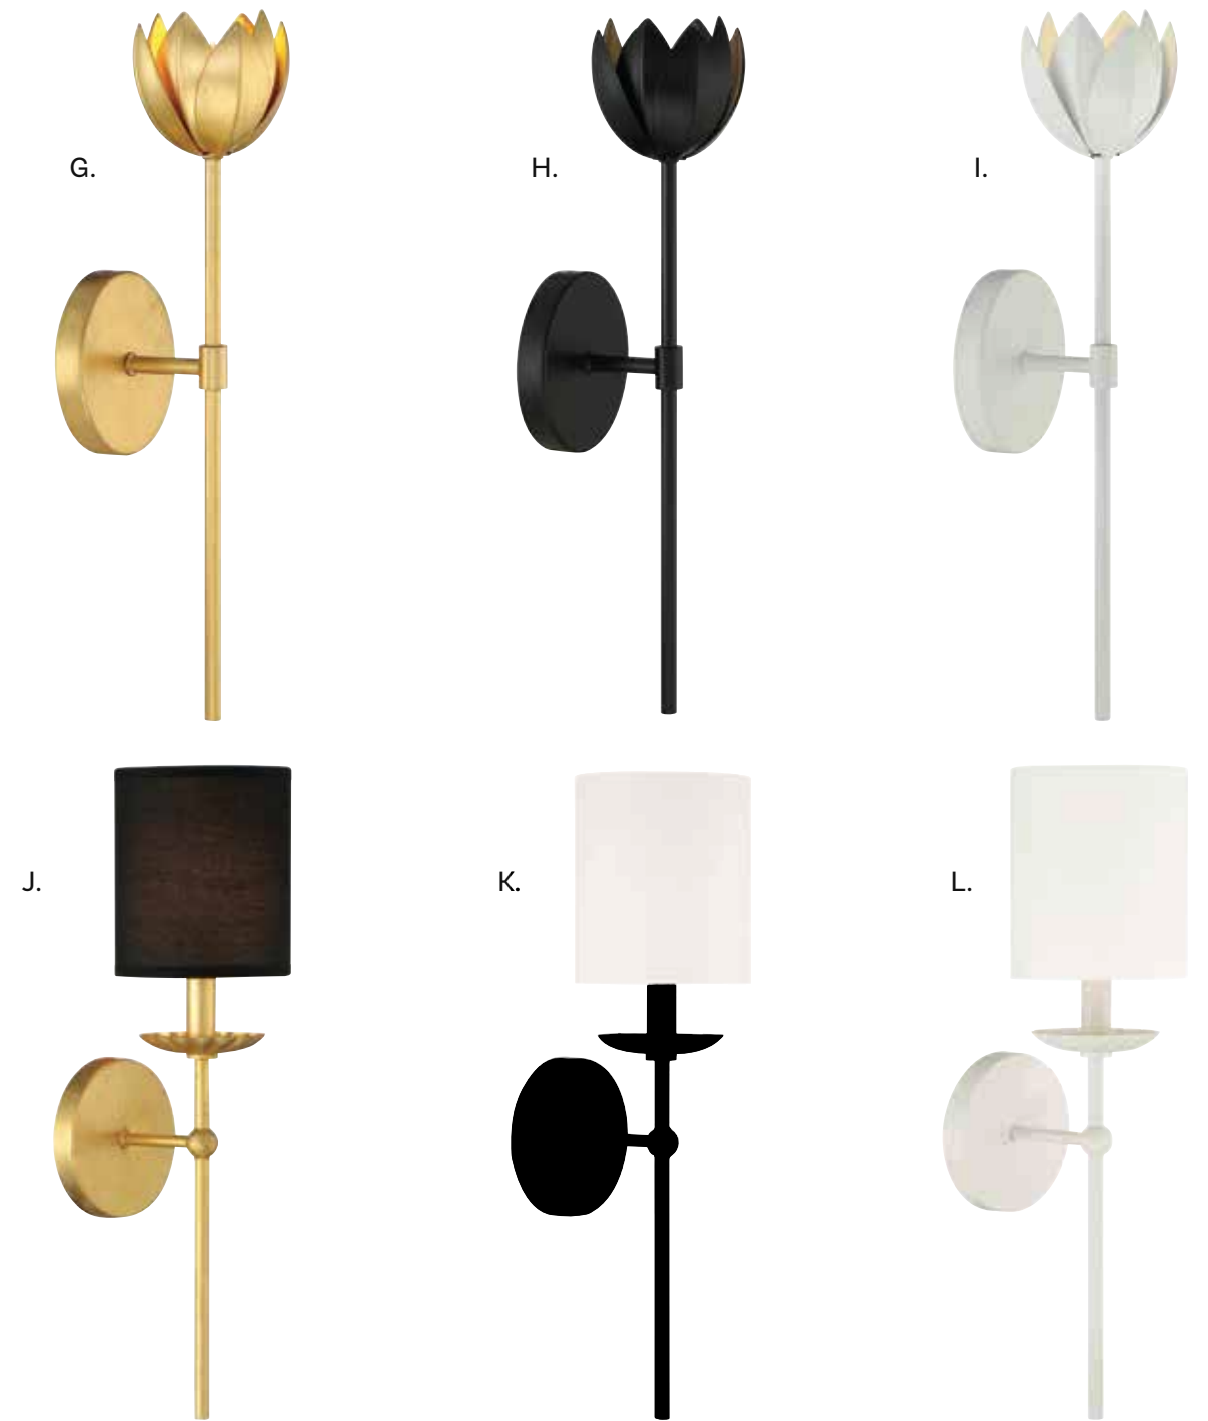

WALL LIGHTING

- **G. M90081TG**
  1-Light LED Sconce
  True Gold Finish
  5"W x 19"H x 6"E
  3.5W LED Dimmable G9 -
  300 Lumens, 3000K,
  90 CRI
  LED G9 Bulbs Included
- **H. M90081MBK**
  1-Light LED Sconce
  Matte Black Finish
  5"W x 19"H x 6"E
  3.5W LED Dimmable G9 -
  300 Lumens, 3000K,
  90 CRI
  LED G9 Bulbs Included
- **I. M90081WH**
  1-Light LED Sconce
  Matte White Finish
  5"W x 19"H x 6"E
  3.5W LED Dimmable G9 -
  300 Lumens, 3000K,
  90 CRI
  LED G9 Bulbs Included
- **J. M90079TG**
  1-Light Sconce
  True Gold Finish
  5"W x 18-1/2"H x
  6-1/4"E
  1C 60W
  Black Fabric Shade
- **K. M90079MBK**
  1-Light Sconce
  Matte Black Finish
  5"W x 18-1/2"H x
  6-1/4"E
  1C 60W
  White Fabric Shade
- **L. M90079WH**
  1-Light Sconce
  Matte White Finish
  5"W x 18-1/2"H x
  6-1/4"E
  1C 60W
  White Fabric Shade