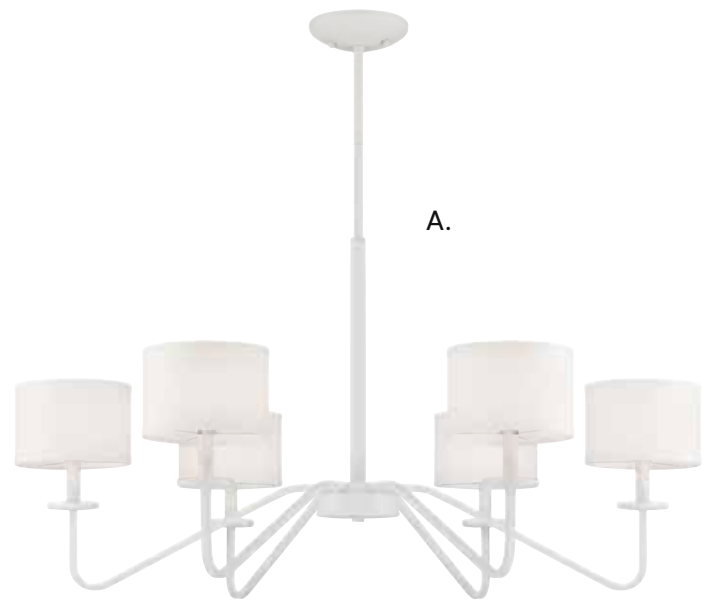

A.

Dual Mount Hanging System

A. M100117BQW
6-Light Chandelier
Bisque White Finish
36"W x 23-1/2"H
6C 60W
White Fabric Shades
Metal Candle Covers

B. M100117MBK
6-Light Chandelier
Matte Black Finish
36"W x 23-1/2"H
6C 60W
White Fabric Shades
Metal Candle Covers

B.

HANGING LIGHTING

This fixture comes with 120" chain and wire.

HANGING LIGHTING

Dual Mount Hanging System

- | | | |
|---|---|--|
| <p>A. M10092BQW
 6-Light Chandelier
 Bisque White Finish
 42"W x 18"H
 Adj H 18" - 72"
 6C 60W
 White Fabric Shades
 Metal Candle Covers</p> | <p>B. M10092NB
 6-Light Chandelier
 Natural Brass Finish
 42"W x 18"H
 Adj H 18" - 72"
 6C 60W
 White Fabric Shades
 Metal Candle Covers</p> | <p>C. M10092MBK
 6-Light Chandelier
 Matte Black Finish
 42"W x 18"H
 Adj H 18" - 72"
 6C 60W
 White Fabric Shades
 Metal Candle Covers</p> |
|---|---|--|