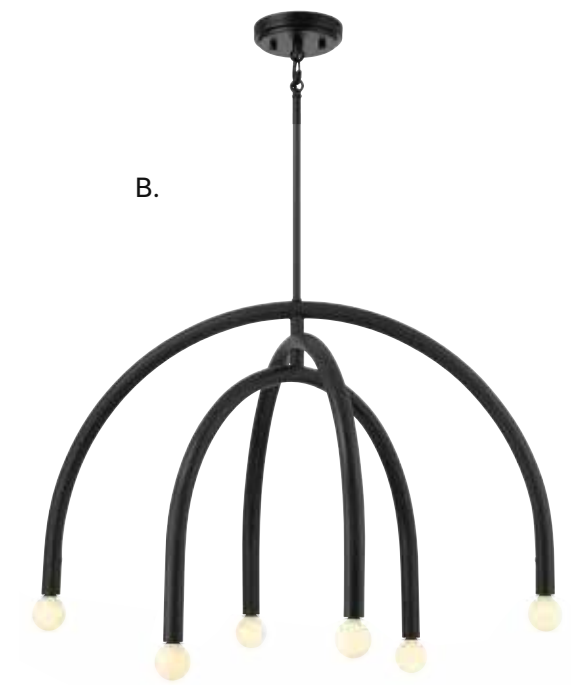

Sconce, Page 194

HANGING LIGHTING

**B.

**C.

*Includes 12" & 6" extensions - additional stems available - 7-EXTLG
**This fixture comes with 120" chain and wire.

HANGING LIGHTING

HANGING LIGHTING

Includes 12" & 6" extensions - additional stems available - 7-EXT

Includes 12" & 6" extensions - additional stems available - 7-EXT

HANGING LIGHTING

Sconce, Page 191

HANGING LIGHTING

Dual Mount Hanging System

A. M100115BN
6-Light Adjustable Chandelier
Brushed Nickel Finish
30"W x 20"H
Adj H 20" - 74"
6C 60W

B. M100115MBK
6-Light Adjustable Chandelier
Matte Black Finish
30"W x 20"H
Adj H 20" - 74"
6C 60W

C. M100115NB
6-Light Adjustable Chandelier
Natural Brass Finish
30"W x 20"H
Adj H 20" - 74"
6C 60W

Includes 12" & 6" extensions - additional stems available - **7-EXT**

HANGING LIGHTING

HANGING LIGHTING

Includes 12" & 6" extensions - additional stems available - **7-EXT**

- A. M10084MBK**
6-Light Adjustable Chandelier
Matte Black Finish
26"W x 12"H
Adj H 12" - 66"
6E 60W
- B. M10084PN**
6-Light Adjustable Chandelier
Polished Nickel Finish
26"W x 12"H
Adj H 12" - 66"
6E 60W
- C. M10084ORBNB**
6-Light Adjustable Chandelier
Oil Rubbed Bronze w/
Natural Brass Accents
26"W x 12"H
Adj H 12" - 66"
6E 60W
- D. M10084NB**
6-Light Adjustable Chandelier
Natural Brass Finish
26"W x 12"H
Adj H 12" - 66"
6E 60W