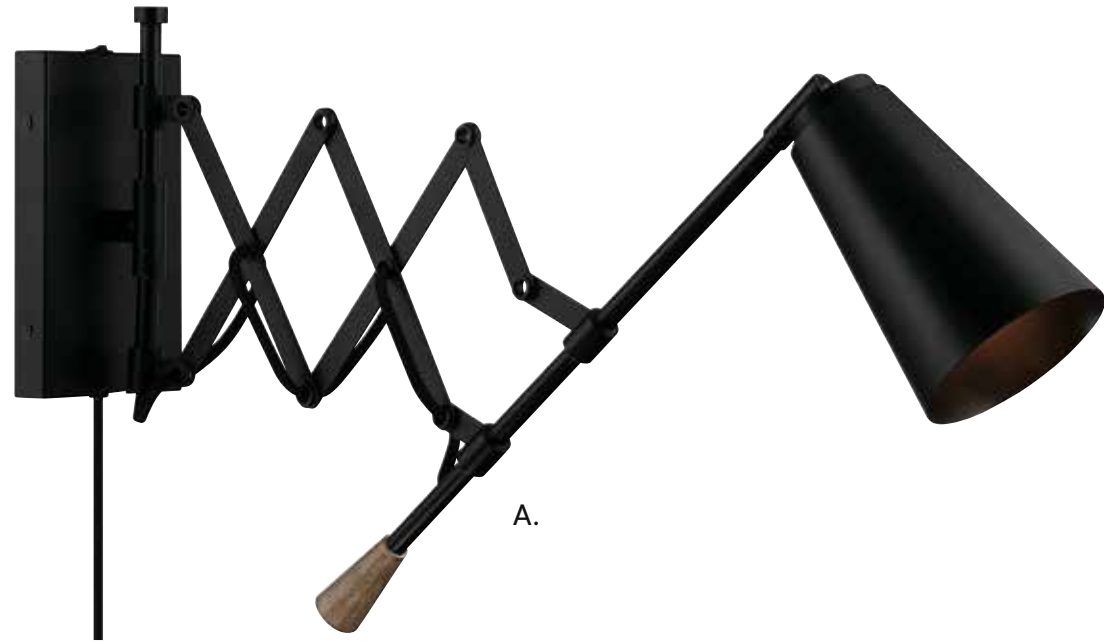

B.

M90089

Multi-Pack Swing Arm: 2 Wall Lamps packed to a carton.
 ON/OFF switch at backplate.
 Hardwire only.

WALL LIGHTING

WALL LIGHTING

A.

B.

C.