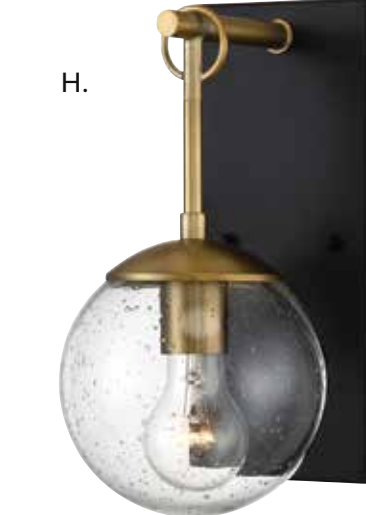

OUTDOOR LIGHTING

A.

B.

C.

C. M50040BK
1-Light Indoor/
Outdoor Sconce
Matte Black Finish
6"W x 10"H x 8-1/4"E
1E 60W
Clear Glass
UL Damp Location

D.

D. M50040ORB
1-Light Indoor/
Outdoor Sconce
Oil Rubbed Bronze w/
Natural Brass Accents
6"W x 10"H x 8-1/4"E
1E 60W
Clear Glass
UL Damp Location

E.

F.

G.

H.