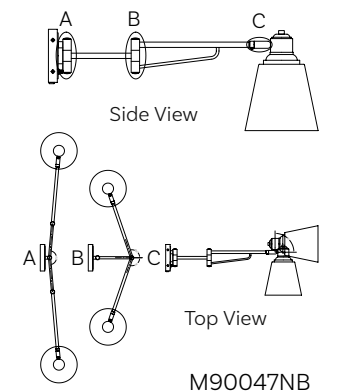

WALL LIGHTING

A.

B.

C.

- **A. M90019ORB**
  1-Light Adjustable Sconce
  Oil Rubbed Bronze Finish
  6"W x 13-5/8"H x 6"E
  Adj E 6" - 24"
  1E 60W
- **B. M90019NB**
  1-Light Adjustable Sconce
  Natural Brass Finish
  6"W x 13-5/8"H x 6"E
  Adj E 6" - 24"
  1E 60W
- **C. M90019MBK**
  1-Light Adjustable Sconce
  Matte Black Finish
  6"W x 13-5/8"H x 6"E
  Adj E 6" - 24"
  1E 60W

WALL LIGHTING

D.

E.

- **D. M90045NB**
  1-Light Adjustable Sconce
  Natural Brass Finish
  6"W x 13"H x 6"E
  Adj E 6" - 14"
  1E 60W
- **E. M90045ORB**
  1-Light Adjustable Sconce
  Oil Rubbed Bronze Finish
  6"W x 13"H x 6"E
  Adj E 6" - 14"
  1E 60W
- **F. M90047NB**
  1-Light Adjustable Sconce
  Natural Brass Finish
  6-1/2"W x 8-3/8"H x 6-1/2"E
  Adj E 6-1/2" - 24"
  1E 60W

F.