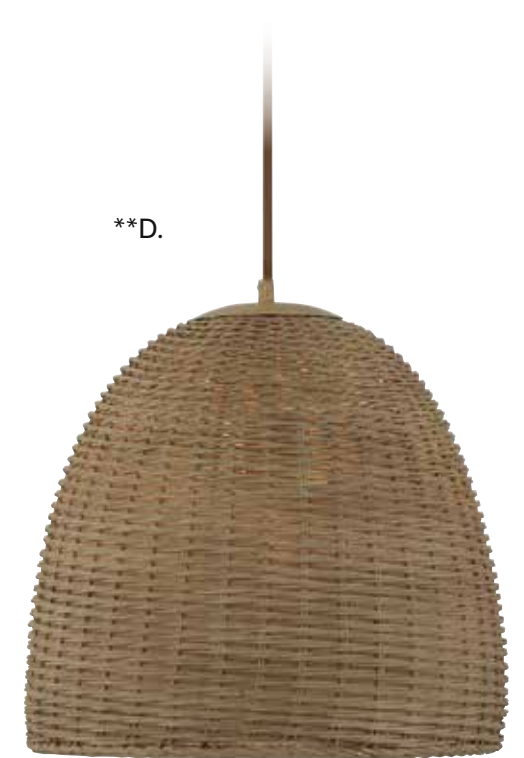

**D.

*This fixture comes with 120" chain and wire.
**This fixture comes with 120" lamp cord.