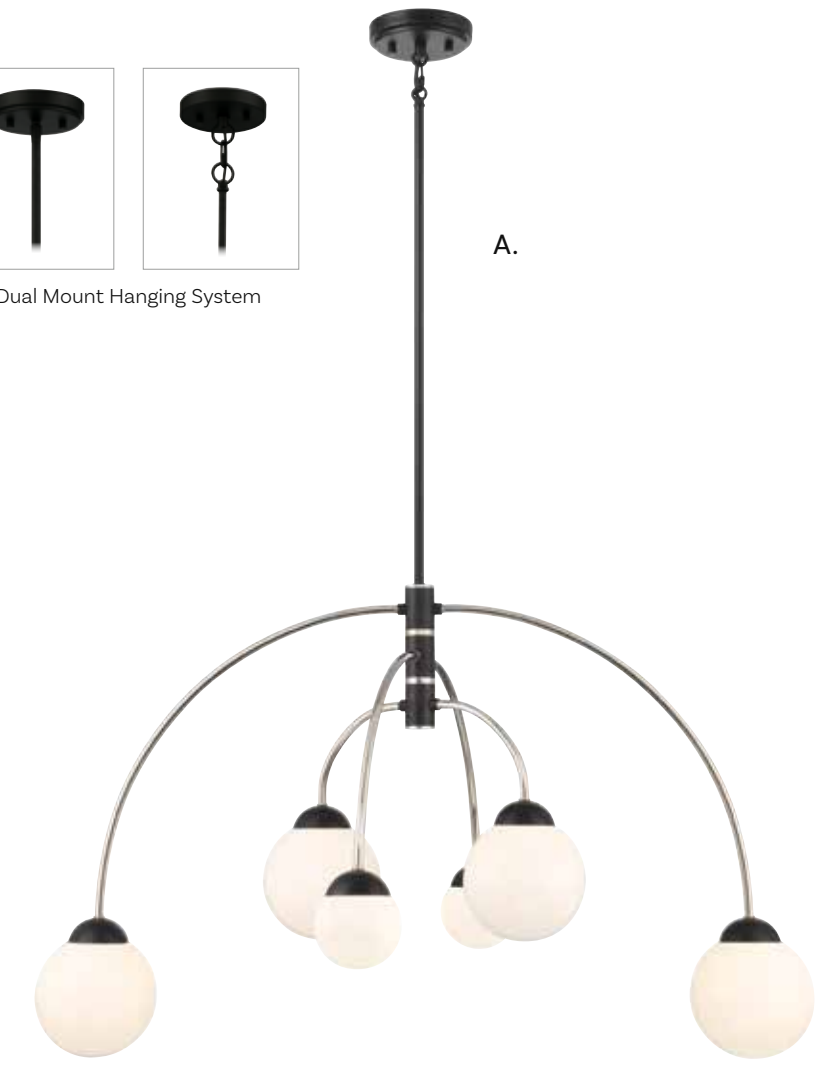

Sconce, Page 194

HANGING LIGHTING

**B.

**C.

*Includes 12" & 6" extensions - additional stems available - 7-EXTLG
**This fixture comes with 120" chain and wire.

HANGING LIGHTING

HANGING LIGHTING

Includes 12" & 6" extensions - additional stems available - 7-EXT

HANGING LIGHTING

HANGING LIGHTING

Dual Mount Hanging System

A.

B.

- A. M100114MBKPN**
6-Light Chandelier
Matte Black w/ Polished Nickel Finish
38"W x 22"H
Adj H 22" - 76"
6G9 40W
White Opal Glass
G9 Bulbs Included
- B. M100114MBKNB**
6-Light Chandelier
Matte Black w/ Natural Brass Finish
38"W x 22"H
Adj H 22" - 76"
6G9 40W
White Opal Glass
G9 Bulbs Included

Includes 12" & 6" extensions - additional stems available - 7-EXT

HANGING LIGHTING

Sconce, Page 191

HANGING LIGHTING

Dual Mount Hanging System

A. M100115BN
6-Light Adjustable Chandelier
Brushed Nickel Finish
30"W x 20"H
Adj H 20" - 74"
6C 60W