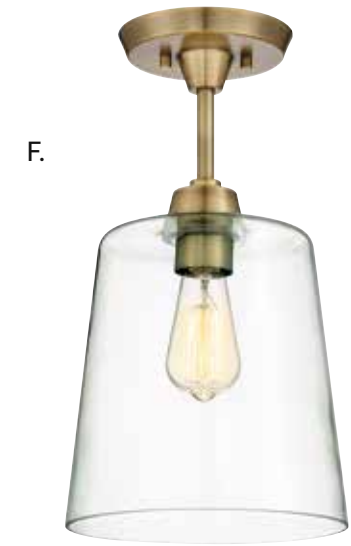

CEILING LIGHTING

E. M60010MBK
1-Light Semi-Flush
Matte Black Finish
10"W x 14-1/2"H
1E 60W
Clear Glass

F. M60010NB
1-Light Semi-Flush
Natural Brass Finish
10"W x 14-1/2"H
1E 60W
Clear Glass

G. M60010BN
1-Light Semi-Flush
Brushed Nickel Finish
10"W x 14-1/2"H
1E 60W
Clear Glass

H. M60010ORB
1-Light Semi-Flush
Oil Rubbed Bronze Finish
10"W x 14-1/2"H
1E 60W
Clear Glass