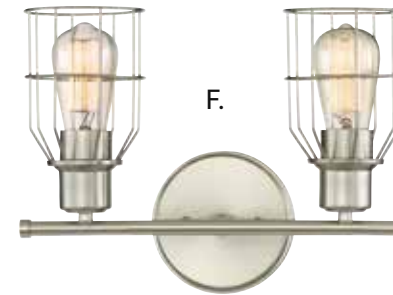

- **A. M80013ORB**
  4-Light Bath Bar
  Oil Rubbed Bronze Finish
  27"W x 4-1/2"H x 4"E
  4E 60W
- **B. M80012ORB**
  3-Light Bath Bar
  Oil Rubbed Bronze Finish
  18-1/2"W x 4-1/2"H x 4"E
  3E 60W
- **C. M80012BN**
  3-Light Bath Bar
  Brushed Nickel Finish
  18-1/2"W x 4-1/2"H x 4"E
  3E 60W
- **D. M80013BN**
  4-Light Bath Bar
  Brushed Nickel Finish
  27"W x 4-1/2"H x 4"E
  4E 60W

Fixtures may be mounted either uplight or downlight.

F.

- **E. M80004BN**
  3-Light Bath Bar
  Brushed Nickel Finish
  24"W x 11"H x 6"E
  3E 60W
- **F. M80003BN**
  2-Light Bath Bar
  Brushed Nickel Finish
  15"W x 11"H x 6"E
  2E 60W
- **G. M80003ORB**
  2-Light Bath Bar
  Oil Rubbed Bronze Finish
  15"W x 11"H x 6"E
  2E 60W
- **H. M80004ORB**
  3-Light Bath Bar
  Oil Rubbed Bronze Finish
  24"W x 11"H x 6"E
  3E 60W

Fixtures may be mounted either uplight or downlight.