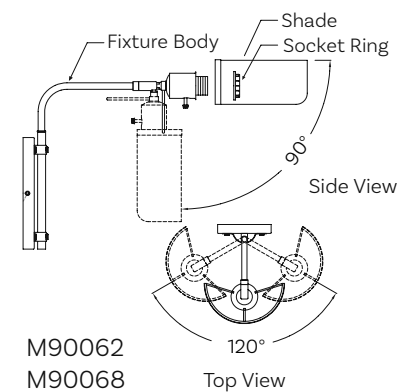

B. M90068NB
1-Light Adjustable Sconce
Redwood Finish
7"W x 12"H x 7"E
Adj E 7" - 18"
1E 60W
White Pleated Linen Shade

C. M90062NB
1-Light Adjustable Sconce
Natural Brass Finish
7"W x 12"H x 7"E
Adj E 7" - 18"
Real Leather Shade

Includes cord, plug, and hardwire hardware.