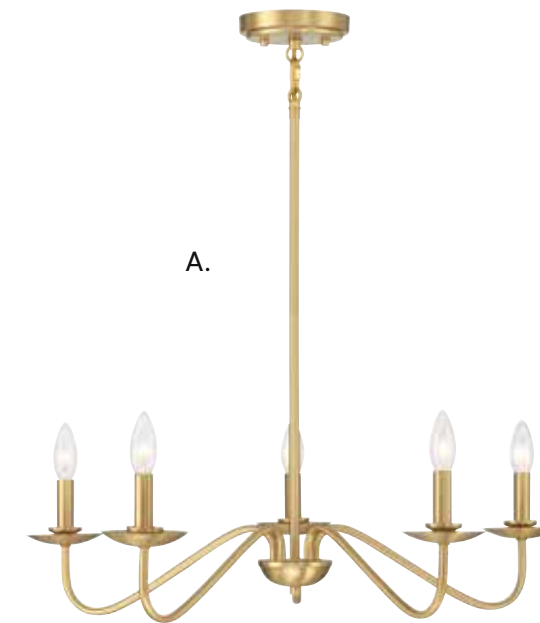

D. M10078MBK
4-Light Linear Chandelier
Matte Black Finish
40"L x 5"W x 13"H
Adj H 13" - 62"
4C 60W
30° Swivel
White Fabric Shades

HANGING LIGHTING

- | | | | | |
|---|--|--|---|---|
| <p>A. M10087ORB
5-Light Chandelier
Oil Rubbed Bronze Finish
26-5/8"W x 14-1/2"H
Adj H 14-1/2" - 68-1/2"
5C 60W
Metal Candle Covers</p> | <p>B. M10087NB
5-Light Chandelier
Natural Brass Finish
26-5/8"W x 14-1/2"H
Adj H 14-1/2" - 68-1/2"
5C 60W
Metal Candle Covers</p> | <p>C. M10087BQW
5-Light Chandelier
Bisque White Finish
26-5/8"W x 14-1/2"H
Adj H 14-1/2" - 68-1/2"
5C 60W
Metal Candle Covers</p> | <p>D. M10087BN
5-Light Chandelier
Brushed Nickel Finish
26-5/8"W x 14-1/2"H
Adj H 14-1/2" - 68-1/2"
5C 60W
Metal Candle Covers</p> | <p>E. M10087MBK
5-Light Chandelier
Matte Black Finish
26-5/8"W x 14-1/2"H
Adj H 14-1/2" - 68-1/2"
5C 60W
Metal Candle Covers</p> |
|---|--|--|---|---|

HANGING LIGHTING

Includes 12" & 6" extensions - additional stems available - **7-EXT**

HANGING LIGHTING

Includes 12" & 6" extensions - additional stems available - **7-EXT**

HANGING LIGHTING

- A. M10086NB**
5-Light Chandelier
Natural Brass Finish
42"W x 15"H
Adj H 15" - 69"
5C 60W
Metal Candle Covers
- B. M10086MBK**
5-Light Chandelier
Matte Black Finish
42"W x 15"H
Adj H 15" - 69"
5C 60W
Metal Candle Covers
- C. M10086PN**
5-Light Chandelier
Polished Nickel Finish
42"W x 15"H
Adj H 15" - 69"
5C 60W
Metal Candle Covers
- D. M10086BQW**
5-Light Chandelier
Bisque White Finish
42"W x 15"H
Adj H 15" - 69"
5C 60W
Metal Candle Covers

HANGING LIGHTING

Includes 12" & 6" extensions - additional stems available - 7-EXT

HANGING LIGHTING

Dual Mount Hanging System

A. M100120NB
 5-Light Chandelier
 Natural Brass Finish
 28"W x 7"H
 Adj H 7" - 61"
 5C 60W
 Metal Candle Covers