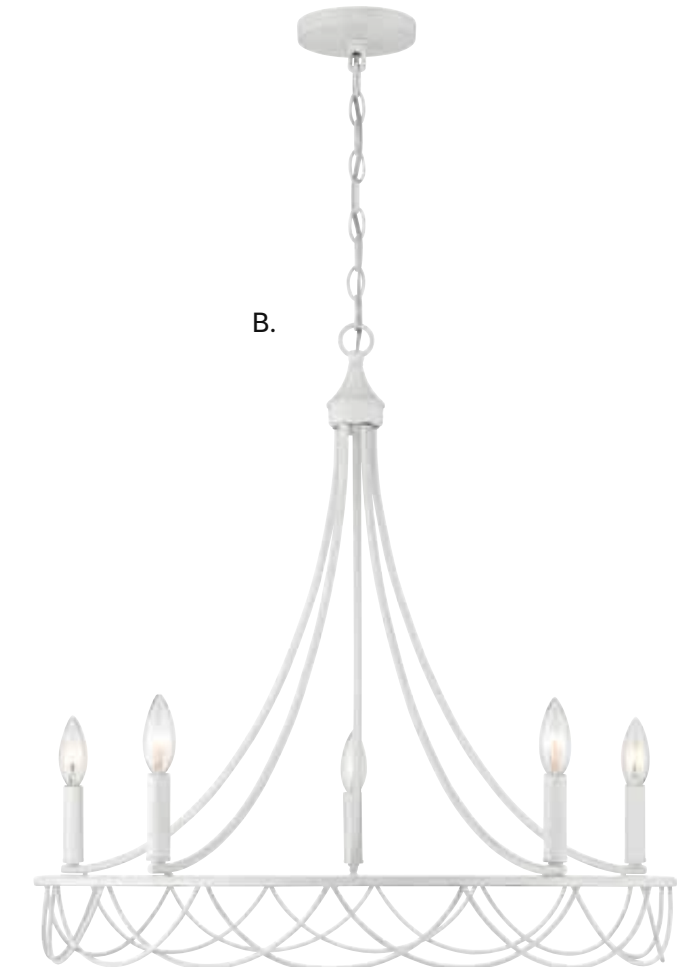

This fixture comes with 120" chain and wire.

HANGING LIGHTING

HANGING LIGHTING

A. M30012DW
4-Light Lantern
Distressed White Finish
16"W x 36-1/2"H
4C 60W
Clear Glass

B. M100118DW
5-Light Chandelier
Distressed White Finish
26"W x 26-3/4"H
5C 60W
Metal Shade

This fixture comes with 120" chain and wire.

HANGING LIGHTING

HANGING LIGHTING

M10028BN
5-Light Chandelier
Brushed Nickel Finish
26"W x 29-1/4"H
5C 60W
Clear Crystal Accents
Metal Candle Covers

This fixture comes with 120" chain and wire.