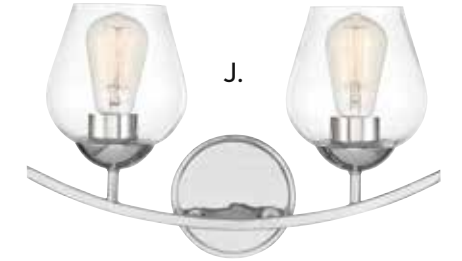

J. M80031CH
2-Light Bath Bar
Chrome Finish
16"W x 9-7/8"H x 7-1/8"E
2E 60W
Clear Glass