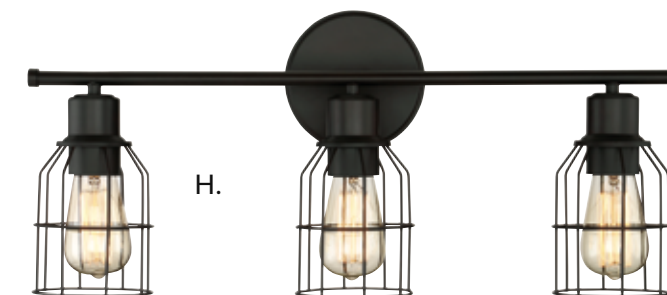

Fixtures may be mounted either uplight or downlight.

E.

F.

G.

H.

- E. M80004BN**
3-Light Bath Bar
Brushed Nickel Finish
24"W x 11"H x 6"E
3E 60W
- F. M80003BN**
2-Light Bath Bar
Brushed Nickel Finish
15"W x 11"H x 6"E
2E 60W
- G. M80003ORB**
2-Light Bath Bar
Oil Rubbed Bronze Finish
15"W x 11"H x 6"E
2E 60W
- H. M80004ORB**
3-Light Bath Bar
Oil Rubbed Bronze Finish
24"W x 11"H x 6"E
3E 60W