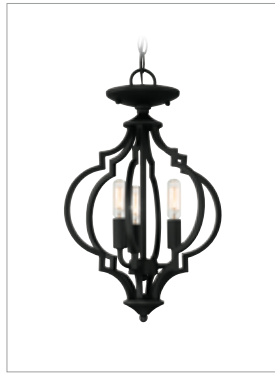

CEILING LIGHTING

*B.

C. M60055BQW
3-Light Convertible
Semi-Flush/Pendant
Bisque White Finish
11"W x 16"H
Adj H 16" - 136"
3C 60W
Metal Candle Covers

*Convertible: Semi-Flush/Pendant
This fixture comes with 120" chain and wire.

CEILING LIGHTING

F. M60054CH
1-Light Semi-Flush
Chrome Finish
13-1/4"W x 17-1/8"H
1E 60W
White Opal Glass

G. M60054NB
1-Light Semi-Flush
Natural Brass Finish
13-1/4"W x 17-1/8"H
1E 60W
White Opal Glass

H. M60054MBK
1-Light Semi-Flush
Matte Black Finish
13-1/4"W x 17-1/8"H
1E 60W
White Opal Glass