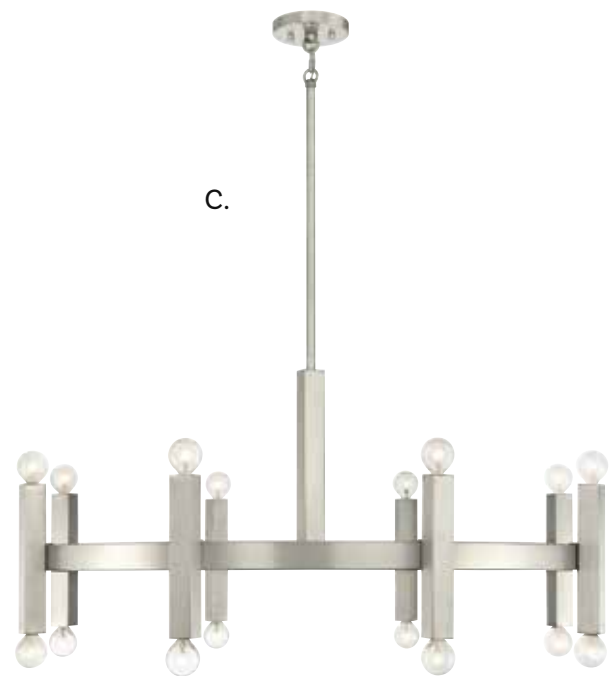

This fixture comes with 120" chain and wire.

HANGING LIGHTING

HANGING LIGHTING

- A. M7038BQW**
 5-Light Chandelier
 Bisque White Finish
 26"W x 10"H
 Adj H 10" - 64"
 5E 60W
 Clear Crystal
- B. M7038PN**
 5-Light Chandelier
 Polished Nickel Finish
 26"W x 10"H
 Adj H 10" - 64"
 5E 60W
 Clear Crystal
- C. M7038NB**
 5-Light Chandelier
 Natural Brass Finish
 26"W x 10"H
 Adj H 10" - 64"
 5E 60W
 Clear Crystal
- D. M7038MBK**
 5-Light Chandelier
 Matte Black Finish
 26"W x 10"H
 Adj H 10" - 64"
 5E 60W
 Clear Crystal

HANGING LIGHTING

Includes 12" & 6" extensions - additional stems available - 7-EXTLG

HANGING LIGHTING

HANGING LIGHTING

A. M10098NB
9-Light Chandelier
Natural Brass Finish
34"W x 38"H
9E 60W
White Milk Glass

B. M10098ORB
9-Light Chandelier
Oil Rubbed Bronze Finish
34"W x 38"H
9E 60W
White Milk Glass

This fixture comes with 120" chain and wire.

HANGING LIGHTING

HANGING LIGHTING

A. M100103MBK
 16-Light Chandelier
 Matte Black Finish
 40-1/2"W x 20"H
 Adj H 20" - 74"
 16C 60W

B. M100103NB
 16-Light Chandelier
 Natural Brass Finish
 40-1/2"W x 20"H
 Adj H 20" - 74"
 16C 60W

C. M100103BN
 16-Light Chandelier
 Brushed Nickel Finish
 40-1/2"W x 20"H
 Adj H 20" - 74"
 16C 60W

Includes 12" & 6" extensions - additional stems available - 7-EXTLG