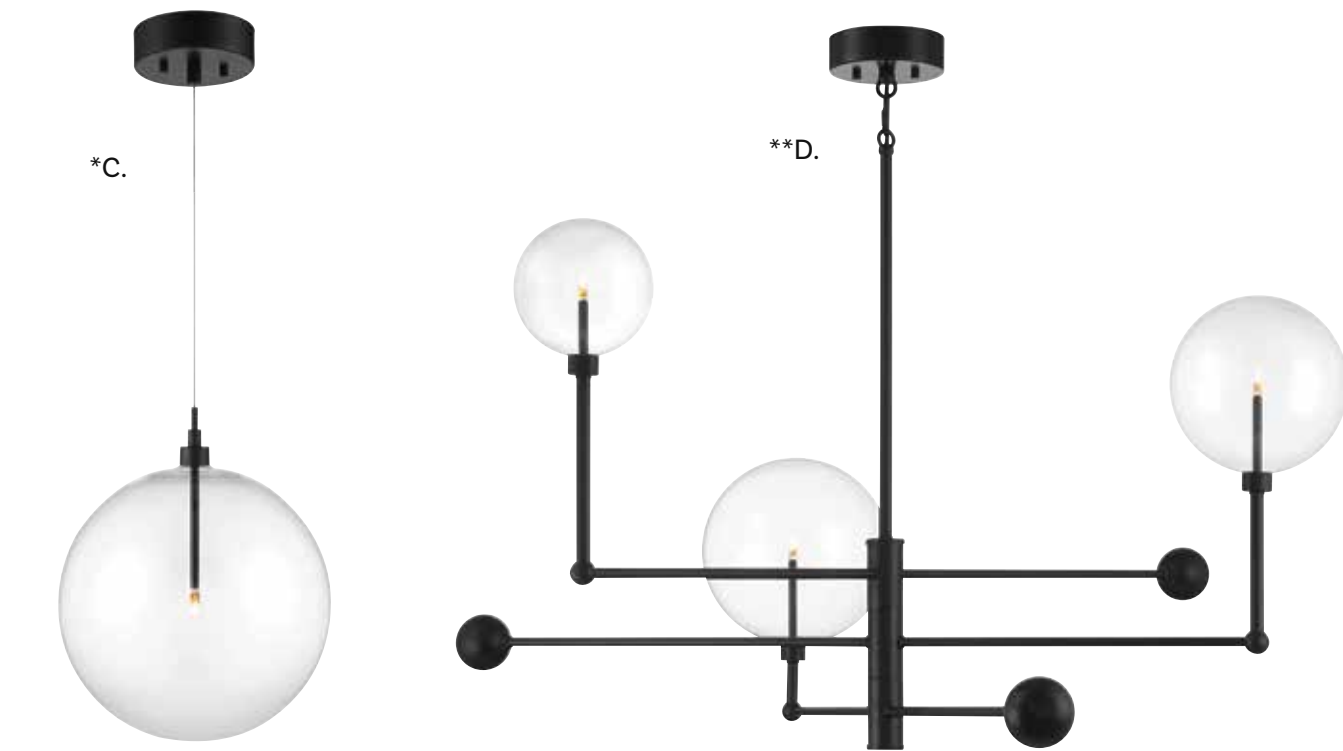

HANGING LIGHTING

A. M100110MBKNB
2-Light Pendant
Black & Brass Finish
26"L x 8W x 11"H
Adj H 11" - 131"
2E 60W
Clear Glass

B. M100107NB
2-Light Pendant
Natural Brass Finish
29"L x 10-1/2W x 15-1/21"H
Adj H 15-1/2" - 135-1/2"
2E 60W
Metal Shades

C. M100108MBK
2-Light Pendant
Matte Black Finish
29"L x 10-1/2W x 15-1/2"H
Adj H 15-1/2" - 135-1/2"
2E 60W
White Pleated Shades

D. M100108NB
2-Light Pendant
Natural Brass Finish
29"L x 10-1/2"W x 15-1/2"H
Adj H 15-1/2" - 135-1/2"
2E 60W
White Pleated Shades

HANGING LIGHTING

HANGING LIGHTING

* This fixture comes with 120" lamp cord.

**Includes 12" & 6" extensions - additional stems available - 7-EXTLG

HANGING LIGHTING

Dual Mount Hanging System

- | | | | | | |
|---|---|--|---|---|--|
| <p>A. M100100BN
3-Light Adjustable Chandelier
Brushed Nickel Finish
45"W x 23"H
Adj H 23" - 77"
2W-T4 LED - G9
180 Lumens (per bulb), 3000K, 90 CRI
Clear Glass
G9 Bulbs Included</p> | <p>B. M70114BN
1-Light Pendant
Polished Nickel Finish
12"W x 14"H
Adj H 14" - 134"
2W-T4 LED - G9
180 Lumens (per bulb), 3000K, 90 CRI
Clear Glass
G9 Bulb Included</p> | <p>C. M70114ORB
1-Light Pendant
Oil Rubbed Bronze Finish
12"W x 14"H
Adj H 14" - 134"
2W-T4 LED - G9
180 Lumens (per bulb), 3000K, 90 CRI
Clear Glass
G9 Bulb Included</p> | <p>D. M100100ORB
3-Light Adjustable Chandelier
Oil Rubbed Bronze Finish
45"W x 23"H
Adj H 23" - 77"
2W-T4 LED - G9
180 Lumens (per bulb), 3000K, 90 CRI
Clear Glass
G9 Bulbs Included</p> | <p>E. M70114NB
1-Light Pendant
Natural Brass Finish
12"W x 14"H
Adj H 14" - 134"
2W-T4 LED - G9
180 Lumens (per bulb), 3000K, 90 CRI
Clear Glass
G9 Bulb Included</p> | <p>F. M100100NB
3-Light Adjustable Chandelier
Natural Brass Finish
45"W x 23"H
Adj H 23" - 77"
2W-T4 LED - G9
180 Lumens (per bulb), 3000K, 90 CRI
Clear Glass
G9 Bulbs Included</p> |
|---|---|--|---|---|--|