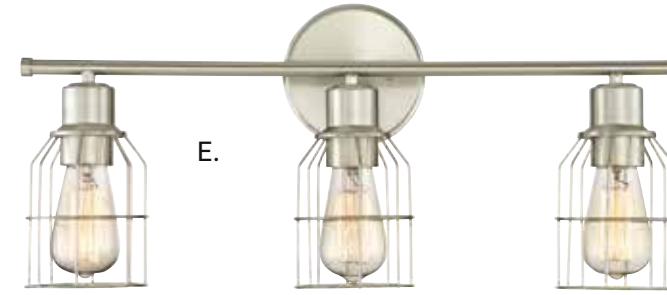

- **A. M80013ORB**
  4-Light Bath Bar
  Oil Rubbed Bronze Finish
  27"W x 4-1/2"H x 4"E
  4E 60W
- **B. M80012ORB**
  3-Light Bath Bar
  Oil Rubbed Bronze Finish
  18-1/2"W x 4-1/2"H x 4"E
  3E 60W
- **C. M80012BN**
  3-Light Bath Bar
  Brushed Nickel Finish
  18-1/2"W x 4-1/2"H x 4"E
  3E 60W
- **D. M80013BN**
  4-Light Bath Bar
  Brushed Nickel Finish
  27"W x 4-1/2"H x 4"E
  4E 60W

Fixtures may be mounted either uplight or downlight.

E.

- **E. M80004BN**
  3-Light Bath Bar
  Brushed Nickel Finish
  24"W x 11"H x 6"E
  3E 60W
- **F. M80003BN**
  2-Light Bath Bar
  Brushed Nickel Finish
  15"W x 11"H x 6"E
  2E 60W
- **G. M80003ORB**
  2-Light Bath Bar
  Oil Rubbed Bronze Finish
  15"W x 11"H x 6"E
  2E 60W
- **H. M80004ORB**
  3-Light Bath Bar
  Oil Rubbed Bronze Finish
  24"W x 11"H x 6"E
  3E 60W

Fixtures may be mounted either uplight or downlight.