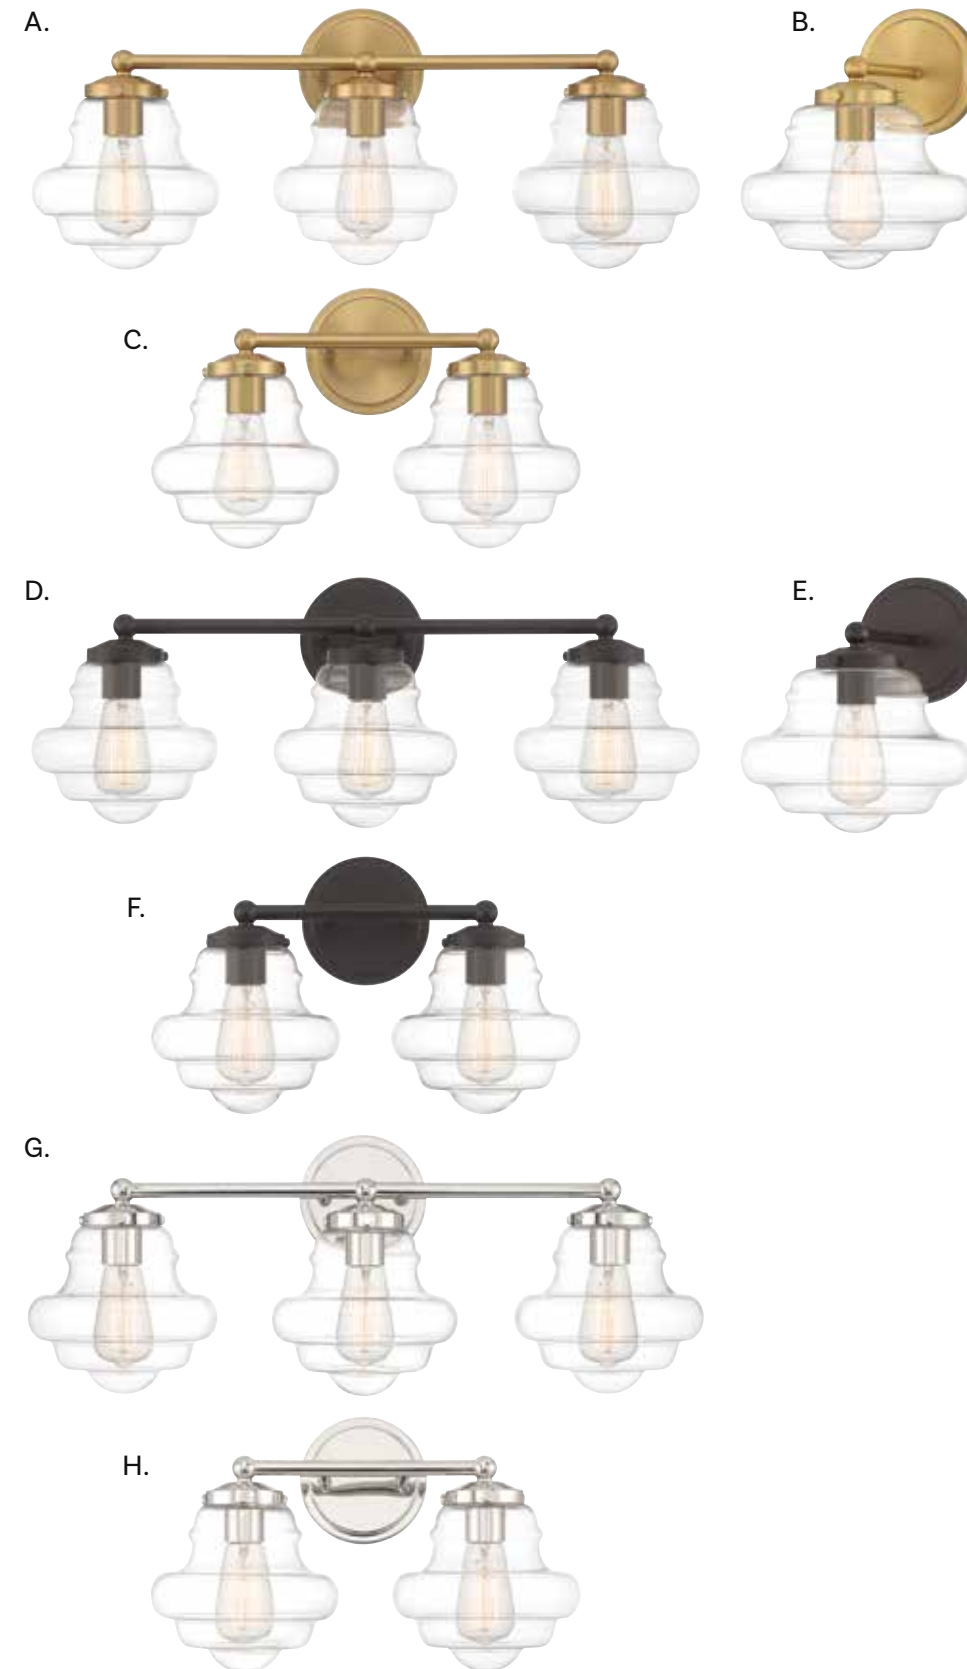

J. M80023CH
3-Light Bath Bar
Chrome Finish
24"W x 8"H x 7-1/4"E
3C 60W
White Opal Glass

Fixtures may be mounted either uplight or downlight.

BATH LIGHTING

Pendant, Page 129

Ceiling, Page 157

BATH LIGHTING

- A. M80073NB**
3-Light Bath Bar
Natural Brass Finish
26"W x 10"H x 9-1/4"E
3E 60W
Clear Glass
- B. M90091NB**
1-Light Sconce
Natural Brass Finish
9"W x 10-1/4"H x 11-1/4"E
1E 60W
Clear Glass
- C. M80072NB**
2-Light Bath Bar
Natural Brass Finish
16-1/2"W x 10"H x 9-1/4"E
2E 60W
Clear Glass
- D. M80073ORB**
3-Light Bath Bar
Oil Rubbed Bronze Finish
26"W x 10"H x 9-1/4"E
3E 60W
Clear Glass
- E. M90091ORB**
1-Light Sconce
Oil Rubbed Bronze Finish
9"W x 10-1/4"H x 11-1/4"E
1E 60W
Clear Glass
- F. M80072ORB**
2-Light Bath Bar
Oil Rubbed Bronze Finish
16-1/2"W x 10"H x 9-1/4"E
2E 60W
Clear Glass
- G. M80073PN**
3-Light Bath Bar
Polished Nickel Finish
26"W x 10"H x 9-1/4"E
3E 60W
Clear Glass
- H. M80072PN**
2-Light Bath Bar
Polished Nickel Finish
16-1/2"W x 10"H x 9-1/4"E
2E 60W
Clear Glass