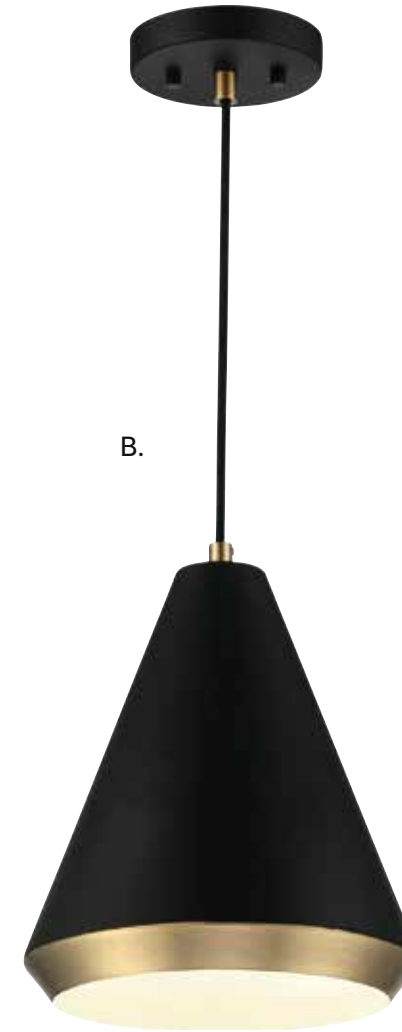

B.

B. M70122MBKNB
1-Light Pendant
Matte Black &
Natural Brass Finish
10"W x 12"H
Adj H 12" - 132"
1E 60W