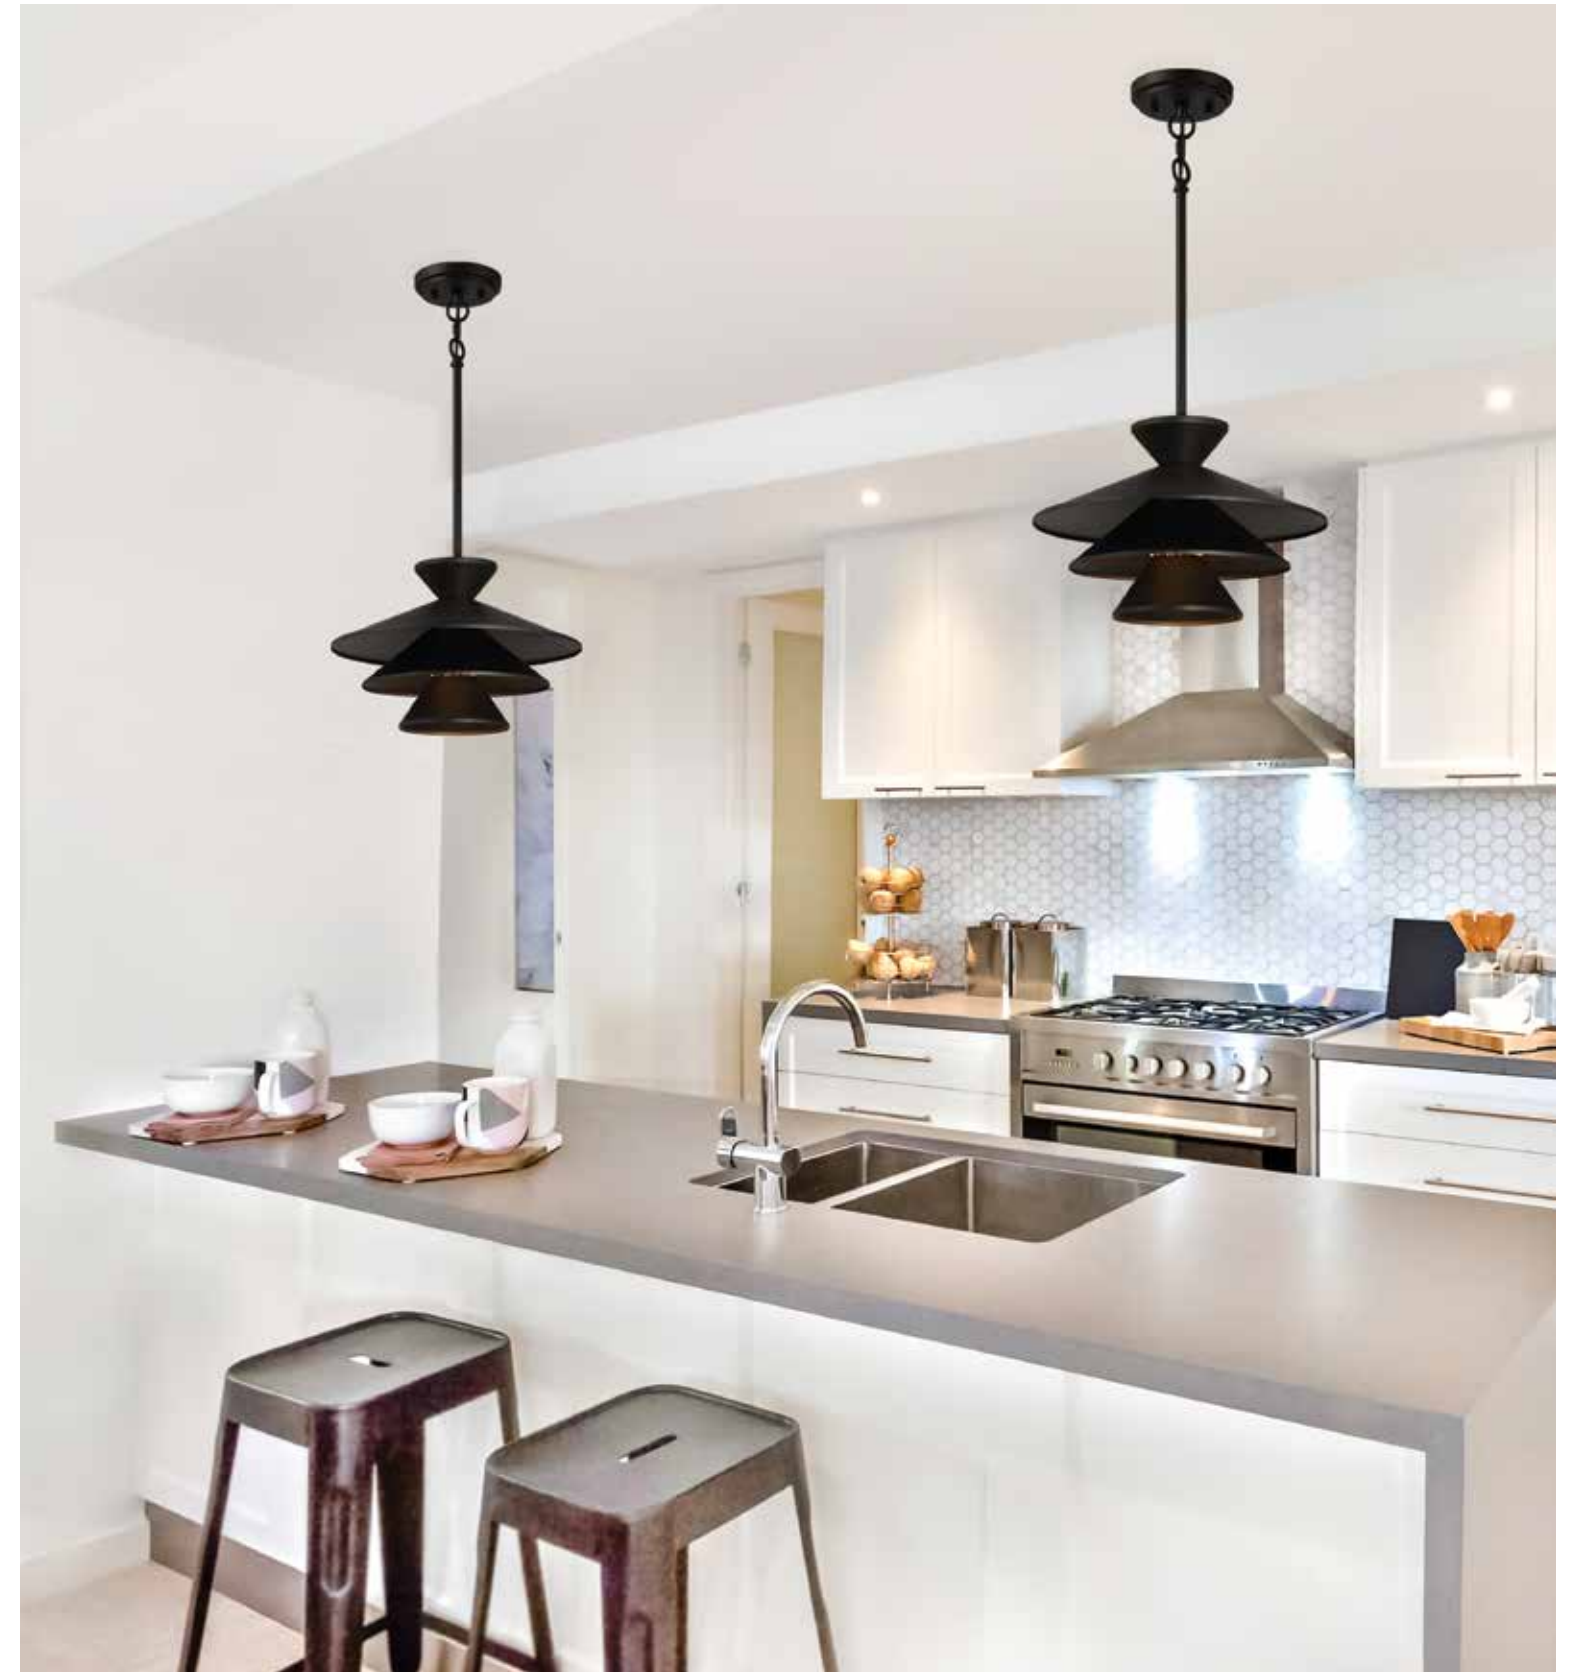

PENDANT LIGHTING

Includes 12" & 6" Extensions - Additional Stems Available - 7-EXT