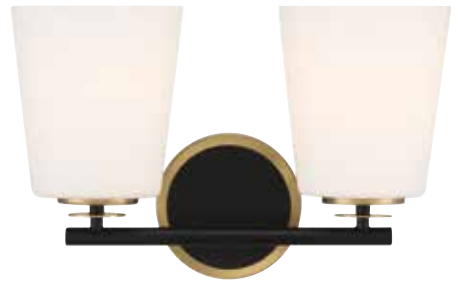

A.

A. M80077MBKNB
2-Light Bath Bar
Matte Black & Natural Brass Finish
15"W x 9-1/4"H x 6-1/2"E
2E 60W
White Opal Glass

B. M80078MBKNB
3-Light Bath Bar
Matte Black & Natural Brass Finish
24"W x 9-1/4"H x 6-1/2"E
3E 60W
White Opal Glass

C. M80079MBKNB
4-Light Bath Bar
Matte Black & Natural Brass Finish
33"W x 9-1/4"H x 6-1/2"E
4E 60W
White Opal Glass

Fixtures may be mounted either uplight or downlight.