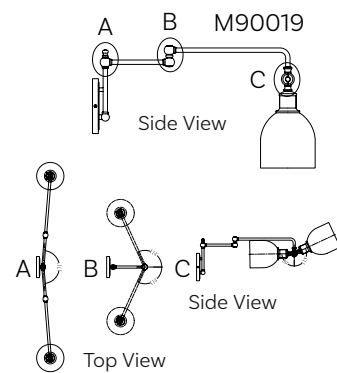

*Includes cord, plug, and hardwire hardware.

WALL LIGHTING

A.

B.

C.

- A. M90019ORB**
1-Light Adjustable Sconce
Oil Rubbed Bronze Finish
6"W x 13-5/8"H x 6"E
Adj E 6" - 24"
1E 60W
- B. M90019NB**
1-Light Adjustable Sconce
Natural Brass Finish
6"W x 13-5/8"H x 6"E
Adj E 6" - 24"
1E 60W
- C. M90019MBK**
1-Light Adjustable Sconce
Matte Black Finish
6"W x 13-5/8"H x 6"E
Adj E 6" - 24"
1E 60W