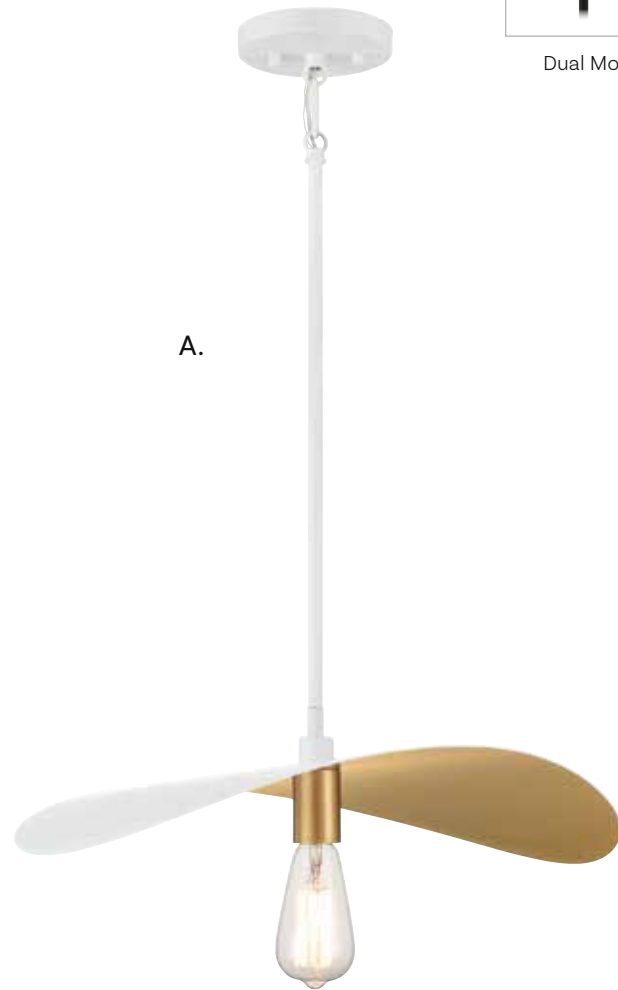

PENDANT LIGHTING

A.

A. M7031WHNB
1-Light Pendant
White & Natural Brass Finish
20"W x 4-1/4"H
Adj H 4-1/4" - 58-1/4"
1E 60W