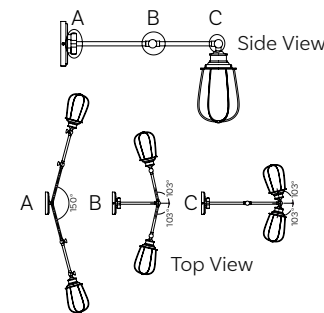

F.

G.

A. M90020NB
1-Light Adjustable Sconce
Natural Brass Finish
6"W x 12-5/8"H x 6"E
Adj H 12-5/8" - 17-5/8"
Adj E 6" - 23"
1E 60W
Clear Seeded Glass

B. M90052NB
1-Light Adjustable Sconce
Natural Brass Finish
6-1/2"W x 12"H x 20"E
1E 60W
Soft White Glass

C. M90006-79
1-Light Adjustable Sconce
Oil Rubbed Bronze w/
Natural Brass Accents
5-3/4"W x 13-1/4"H x 6"E
Adj E 6" - 21-1/2"
1C 60W
White Opal Glass

D. M90082NB
1-Light Adjustable Sconce
Natural Brass Finish
8"W x 10-1/2"H x 8"E
Adj E 8" - 20"
1C 60W
White Fabric Shade

E. M90022ORB
1-Light Adjustable Sconce
Oil Rubbed Bronze
w/ Natural Brass Accents
5"W x 13-1/8"H x 5"E
Adj H 11-3/8" - 17-3/8"
Adj E 5" - 20-3/8"
1E 60W

F. M90022MBK
1-Light Adjustable Sconce
Matte Black Finish
5"W x 13-1/8"H x 5"E
Adj H 11-3/8" - 17-3/8"
Adj E 5" - 20-3/8"
1E 60W

G. M90022NB
1-Light Adjustable Sconce
Natural Brass Finish
5"W x 13-1/8"H x 5"E
Adj H 11-3/8" - 17-3/8"
Adj E 5" - 20-3/8"
1E 60W

*Includes cord and plug, cord cover, and hardwire hardware.

WALL LIGHTING