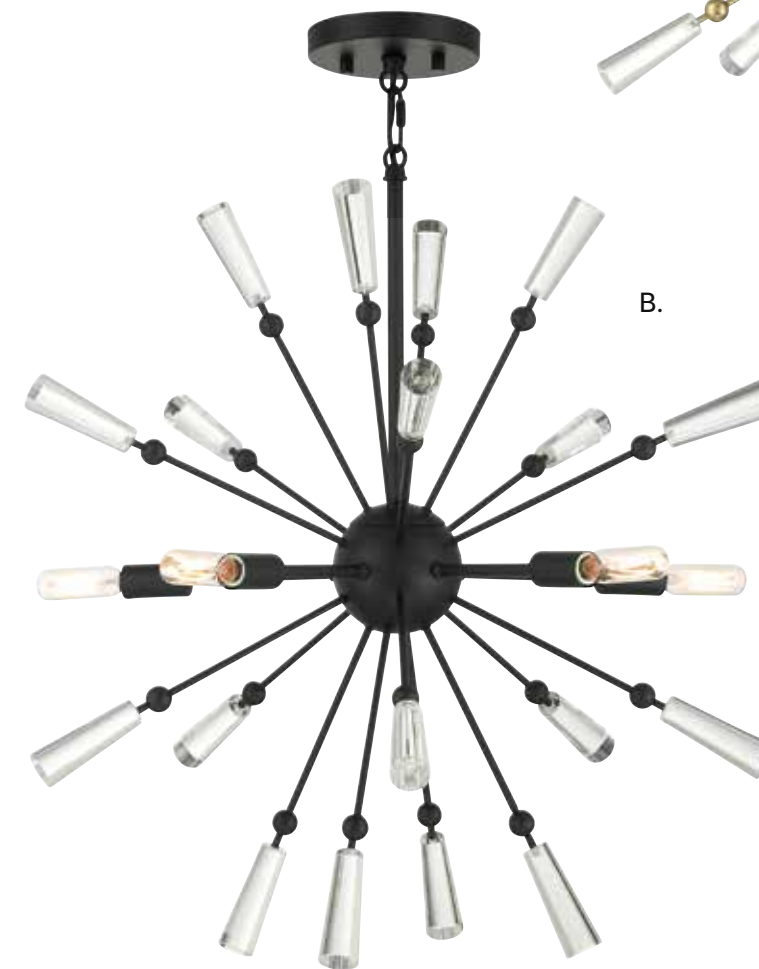

C. M7025CH
1-Light Pendant
Chrome Finish
13-1/4"W x 25-1/4"H
1E 60W
White Opal Glass

PENDANT LIGHTING

PENDANT LIGHTING

Dual Mount Hanging System

- A. M7027MBK**
5-Light Pendant
Matte Black Finish
26"W x 26"H
Adj H 26" - 80"
5E 60W
- B. M7027PN**
5-Light Pendant
Polished Nickel Finish
26"W x 26"H
Adj H 26" - 80"
5E 60W
- C. M7027NB**
5-Light Pendant
Natural Brass Finish
26"W x 26"H
Adj H 26" - 80"
5E 60W

Includes 12" & 6" extensions - additional stems available - 7-EXT

PENDANT LIGHTING

Includes 12" & 6" extensions - additional stems available - 7-EXT

PENDANT LIGHTING

Dual Mount Hanging System

A.

B.

A. M7028NB
5-Light Pendant
Natural Brass Finish
26"W x 26"H
Adj H 26" - 80"
5C 60W
Clear Crystal Accents

B. M7028MBK
5-Light Pendant
Matte Black Finish
26"W x 26"H
Adj H 26" - 80"
5C 60W
Clear Crystal Accents

PENDANT LIGHTING

PENDANT LIGHTING

Includes 12" & 6" extensions - additional stems available - **7-EXT**