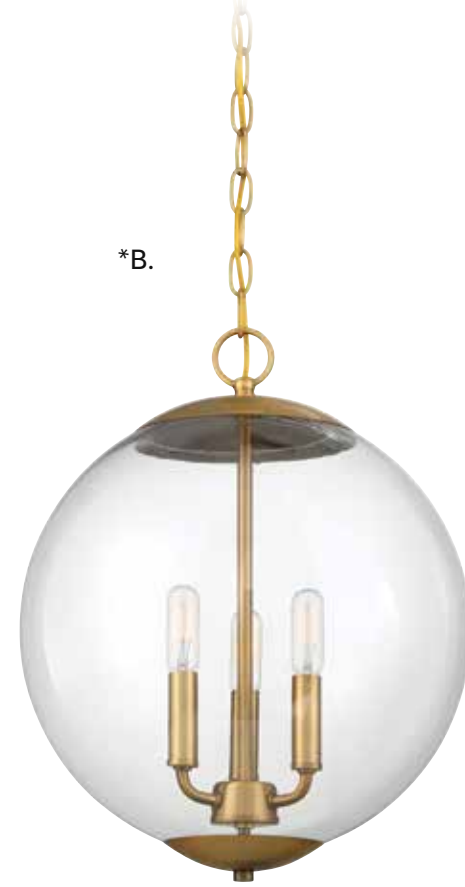

PENDANT LIGHTING

*Includes 12" & 6" extensions - additional stems available - 7-EXT

PENDANT LIGHTING

- | | | | |
|---|--|---|--|
| <p>A. M10057NB
3-Light Pendant
Natural Brass Finish
18"W x 13-3/8"H
Adj H 13-3/8" - 67-3/8"
3C 60W
Clear Glass</p> | <p>B. M60060NB
3-Light Semi-Flush
Natural Brass Finish
16"W x 12"H
3C 60W
Clear Glass</p> | <p>C. M60060MBK
3-Light Semi-Flush
Matte Black Finish
16"W x 12"H
3C 60W
Clear Glass</p> | <p>D. M10057MBK
3-Light Pendant
Matte Black Finish
18"W x 13-3/8"H
Adj H 13-3/8" - 67-3/8"
3C 60W
Clear Glass</p> |
|---|--|---|--|

PENDANT LIGHTING

*A.

A. M70060CH
3-Light Pendant
Chrome Finish
13-3/4"W x 17-1/8"H
3C 60W
Clear Glass
Metal Candle Covers

*C.

B. M70060NB
3-Light Pendant
Natural Brass Finish
13-3/4"W x 17-1/8"H
3C 60W
Clear Glass
Metal Candle Covers

*B.

C. M70060ORB
3-Light Pendant
Oil Rubbed Bronze Finish
13-3/4"W x 17-1/8"H
3C 60W
Clear Glass
Metal Candle Covers

*This fixture comes with 120" chain and wire.

PENDANT LIGHTING

**D.

D. M70058NB
3-Light Pendant
Natural Brass Finish
15"W x 18-3/8"H
Adj 18-3/8" - 138-3/8"
3C 60W
Clear Glass
Metal Candle Covers