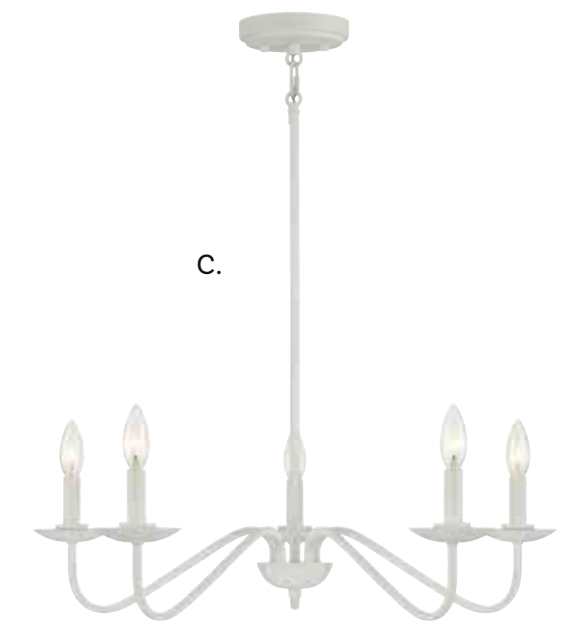

A. M100120NB
5-Light Chandelier
Natural Brass Finish
28"W x 7"H
Adj H 7" - 61"
5C 60W
Metal Candle Covers

B. M100120MBK
5-Light Chandelier
Matte Black Finish
28"W x 7"H
Adj H 7" - 61"
5C 60W
Metal Candle Covers

C. M100120BQW
5-Light Chandelier
Bisque White Finish
28"W x 7"H
Adj H 7" - 61"
5C 60W
Metal Candle Covers