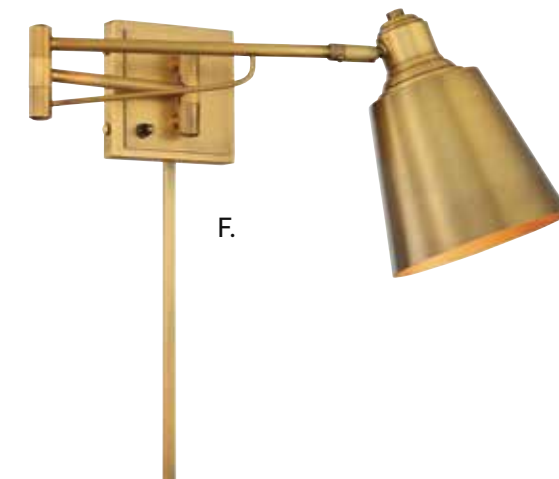

WALL LIGHTING

D.

E.

- D. M90045NB**
1-Light Adjustable Sconce
Natural Brass Finish
6"W x 13"H x 6"E
Adj E 6" - 14"
1E 60W
- E. M90045ORB**
1-Light Adjustable Sconce
Oil Rubbed Bronze Finish
6"W x 13"H x 6"E
Adj E 6" - 14"
1E 60W
- F. M90047NB**
1-Light Adjustable Sconce
Natural Brass Finish
6-1/2"W x 8-3/8"H x 6-1/2"E
Adj E 6-1/2" - 24"
1E 60W