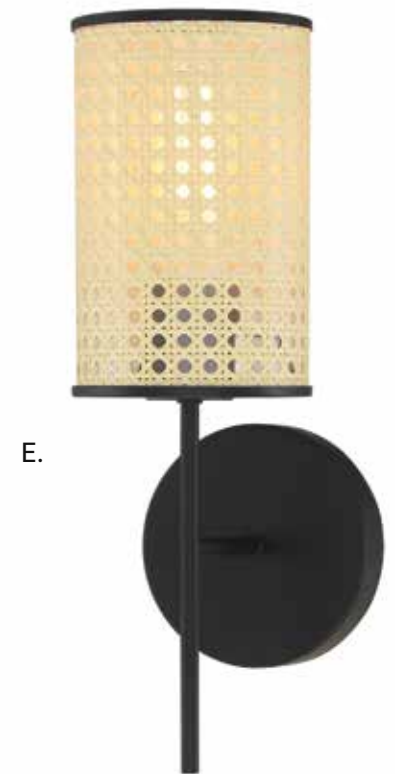

WALL LIGHTING

- **A. M90024NB**
  1-Light Sconce
  Natural Brass Finish
  5-1/8"W x 10"H x 6-1/2"E
  1E 60W
  Clear Glass
- **B. M90024ORB**
  1-Light Sconce
  Oil Rubbed Bronze Finish
  5-1/8"W x 10"H x 6-1/2"E
  1E 60W
  Clear Glass
- **C. M90061MBK**
  2-Light Sconce
  Matte Black Finish
  12"W x 16"H x 6-1/4"E
  2C 40W
  Leather Shade
  Metal Candle Cover
- **D. M90002RN**
  1-Light Sconce
  Rusty Nail Finish
  5-1/2"W x 13"H x 5-1/2"E
  1C 60W
  Metal Candle Cover
  Natural Rope Accents
- **E. M90080MBK**
  1-Light Sconce
  Matte Black Finish
  4-3/4"W x 15"H x 6-1/4"E
  1E 60W
  Natural Cane Shade