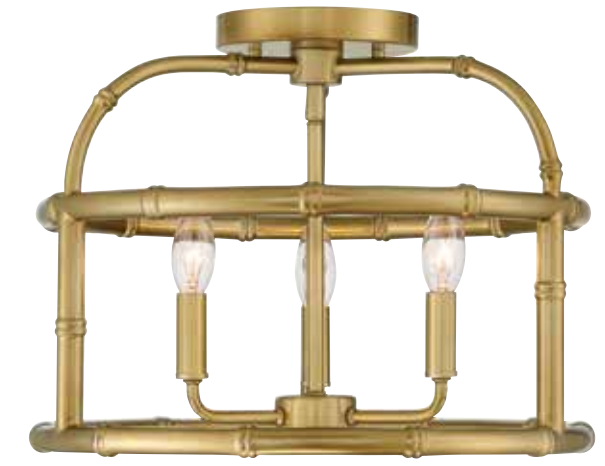

This fixture comes with 120" chain and wire.

Pendant, Page 123

HANGING LIGHTING

A. M30010BB
3-Light Foyer
Burnished Brass Finish
16"W x 26"H
3C 60W
Metal Candle Covers

B. M60066BB
3-Light Semi-Flush
Burnished Brass Finish
16"W x 12-1/2"H
3C 60W
Metal Candle Covers

C. M70116BB
4-Light Pendant
Burnished Brass Finish
22"W x 20"H
4C 60W
Metal Candle Covers

HANGING LIGHTING

*A.

B.

*C.

*This fixture comes with 120" chain and wire.

HANGING LIGHTING

*A.