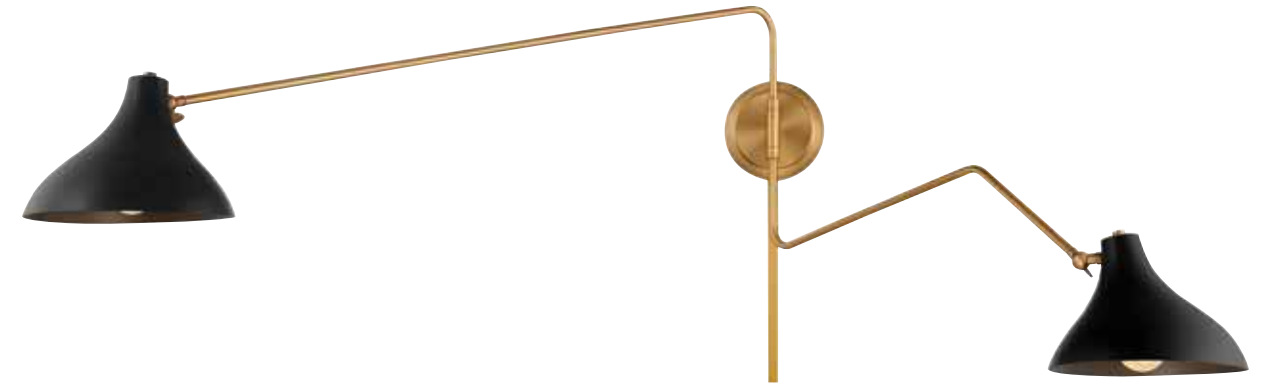

WALL LIGHTING

Chandelier, Page 69

Includes cord, plug, and hardwire hardware.

WALL LIGHTING

A.

B.

A. M90088MBKNB
 2-Light Adjustable Sconce
 Matte Black & Natural Brass Finish
 86"W x 20-1/2"H x 52"E
 Adj E 9-1/2" - 52"
 2E 60W