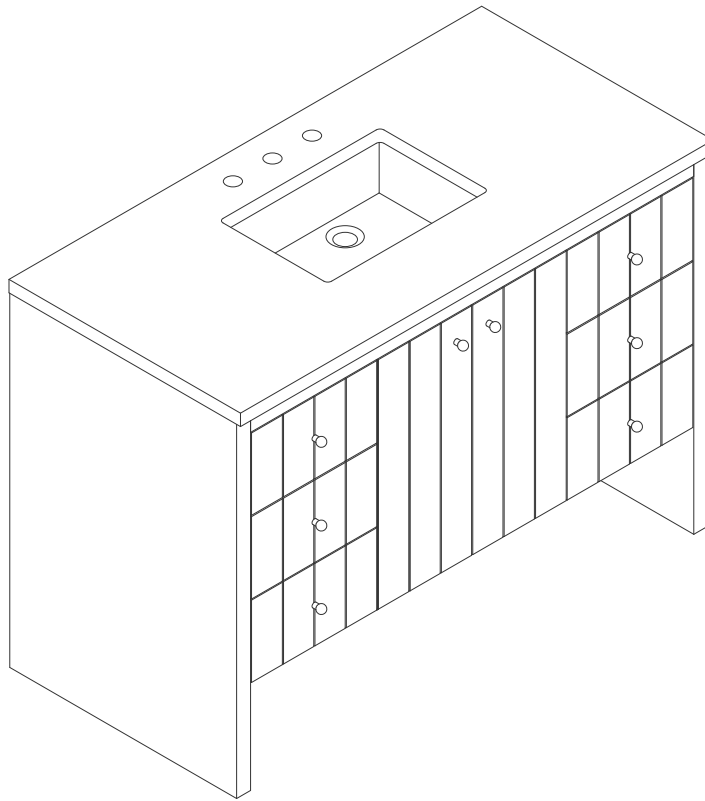

## Features and Materials

Solids: Ash and Yellow Poplar

Veneers: Flat Cut Ash

Panels: Plywood

Installation Type: Floor Standing

Number of Basins: One,, with Optional 3cm Top

Vanity Top Included: NO, Optional 3cm Tops Available with Sinks

Basins Included: NO

Overflow: Yes, Front Facing

Number of Doors: Two

Number of Drawers: Six

Number of Tip Outs: 0

USB/Power Component: YES (ETL5011080)

Cord Length: 6'6"

Assembly Type: Installation of Optional 3cm Top with Sink

Bamboo Storage Tray: One

Drawer Box Material and Construction: 12mm Plywood/English Dovetail Joinery

Hardware Material and Finish: Zinc Alloy in Champagne Brass Color

Fits Drain Hole Size: 1 3/4"

Full Extension, Soft Close Glides

## Dimension

Width: 47-7/8"

Depth: 23-1/8"

Height: 33"

Rough-In Height: 21-1/2"