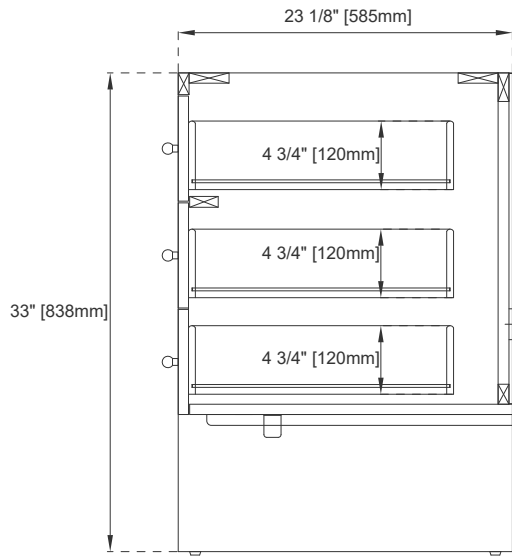

48" HUDSON VANITY

JAMES MARTIN VANITIES

435-V48-LNO

Side View