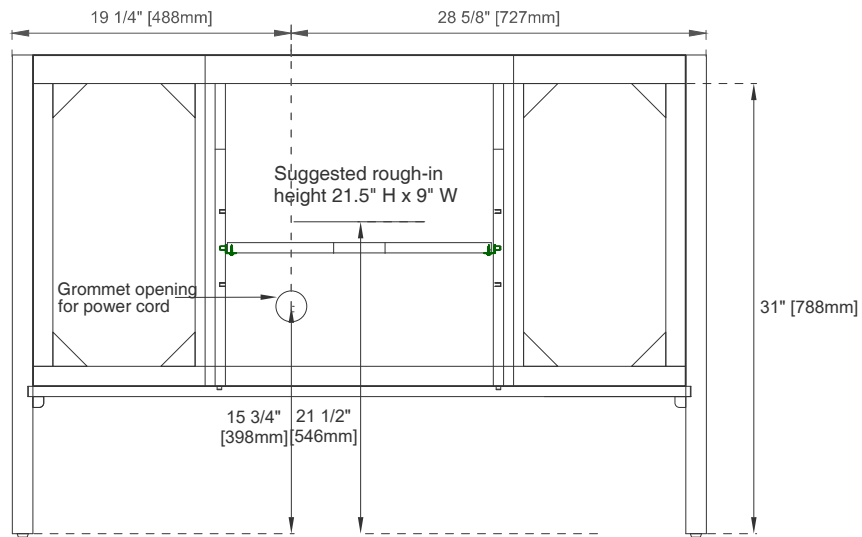

## Dimension

Width: 47-7/8"

Depth: 23-1/8"

Height: 33"

Rough-In Height: 21-1/2"

# 48" HUDSON VANITY

# JAMES MARTIN VANITIES

435-V48-LNO

Side View

Side View

Back View

All dimensions are nominal

Diagrams are of cabinet only—James Martin Optional Countertops and sinks are not shown

Visit website for warranty and installation information  
[www.jamesmartinvanities.com](http://www.jamesmartinvanities.com)