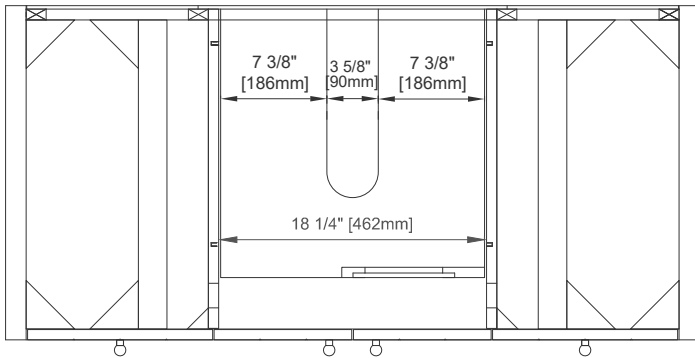

48" HUDSON VANITY

JAMES MARTIN VANITIES

435-V48-LNO