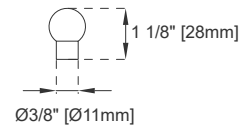

48" HUDSON VANITY

JAMES MARTIN VANITIES

435-V48-LNO

Knob