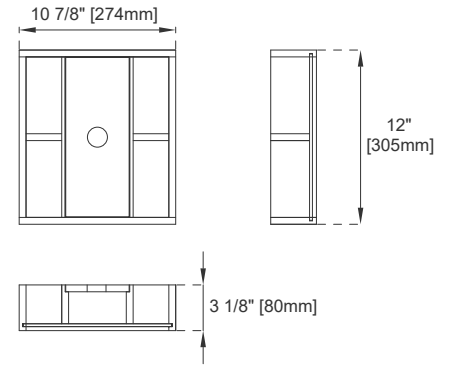

Bamboo Drawer Organizer