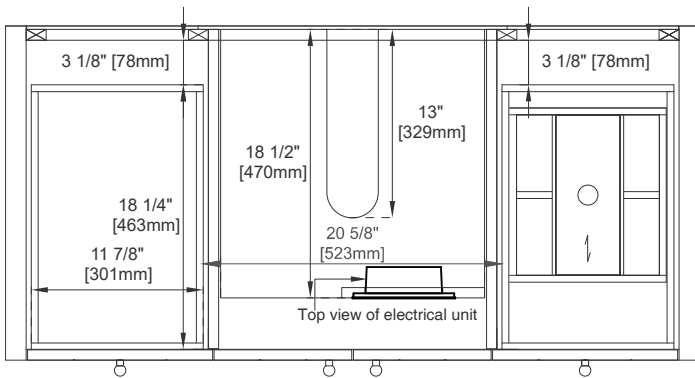

48" HUDSON VANITY

JAMES MARTIN VANITIES

435-V48-LNO

Top View

All dimensions are nominal

Diagrams are of cabinet only—James Martin Optional Countertops and sinks are not shown

Visit website for warranty and installation information
www.jamesmartinvanities.com