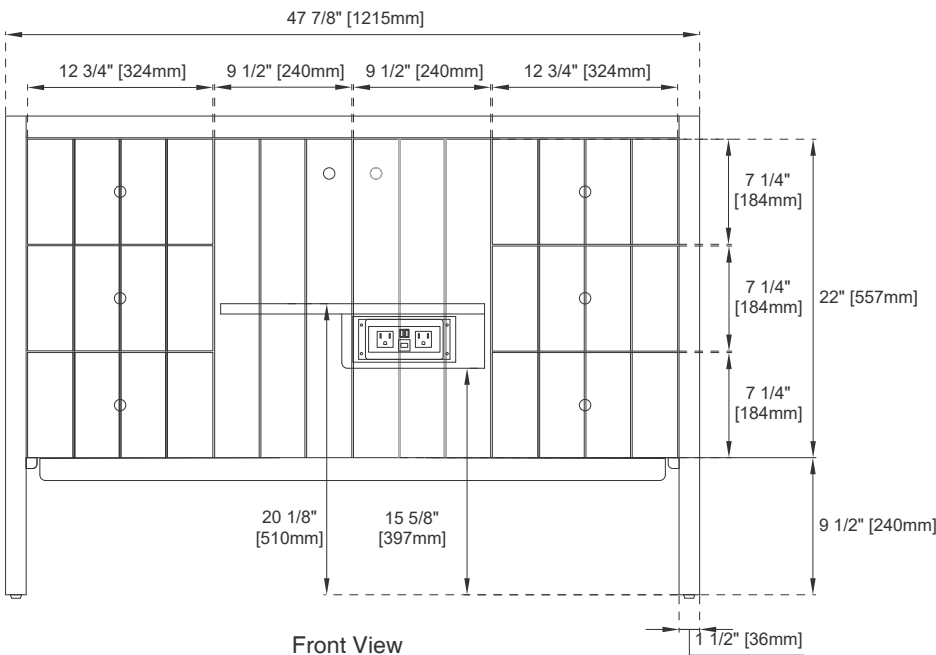

## Dimension

Width: 47-7/8"

Depth: 23-1/8"

Height: 33"

Rough-In Height: 21-1/2"

# 48" HUDSON VANITY

# JAMES MARTIN VANITIES

435-V48-LNO

Knob

Bamboo Drawer Organizer

Top View

Front View

All dimensions are nominal

Diagrams are of cabinet only—James Martin Optional Countertops and sinks are not shown