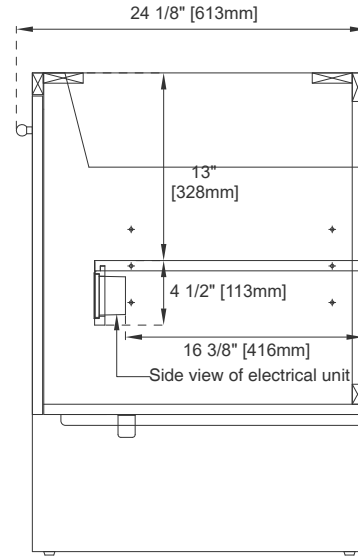

## Dimension

Width: 47-7/8"

Depth: 23-1/8"

Height: 33"

Rough-In Height: 21-1/2"

# JAMES MARTIN VANITIES

435-V48-LNO

Knob

Bamboo Drawer Organizer

Top View

Front View

All dimensions are nominal

Diagrams are of cabinet only—James Martin Optional Countertops and sinks are not shown

# 48" HUDSON VANITY

# JAMES MARTIN VANITIES

435-V48-LNO

Side View

Side View

Back View

All dimensions are nominal

Diagrams are of cabinet only—James Martin Optional Countertops and sinks are not shown

Visit website for warranty and installation information  
[www.jamesmartinvanities.com](http://www.jamesmartinvanities.com)