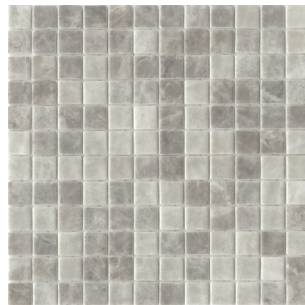

Delve below the surface with an homage to the beauty and complexity of water colors. Waterlace™ glass mosaic tile turns designs into geometric works of art. Uniquely yours and suitably indoor and out, for pools, and signature walls.

WATERLACE™
Glass Mosaic

Mana

Ono

Suva

Gau

Koro

Lami

Tilva

Yaro

Stone

Toki

Uma

Viro

Sizes		
	12" x 12" Dot Mount	10" x 12" Mesh 1" x 2" Offset Dot Mount
Thickness	4.9mm	4.9mm

Testing	Shade Variation Rating
Results*	V3

- Sustainability Attributes
- Health Product Declaration (HPD) provided upon request
 - Product Packaging is 100% recyclable
 - VOC Free