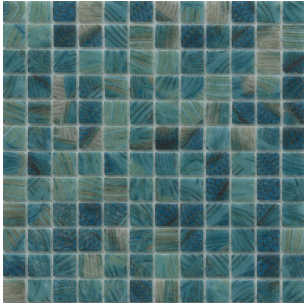

Delve below the surface with an homage to the beauty and complexity of water colors. Waterlace™ glass mosaic tile turns designs into geometric works of art. Uniquely yours and suitably indoor and out, for pools, and signature walls.

WATERLACE™
Glass Mosaic

Mana

Ono

Suva

Gau

Koro

Lami

Tilva

Yaro

Stone

Toki

Uma

Viro

Sizes		
	12" x 12" Dot Mount	10" x 12" Mesh 1" x 2" Offset Dot Mount
Thickness	4.9mm	4.9mm

Testing	Shade Variation Rating
Results*	V3

- Sustainability Attributes
- Health Product Declaration (HPD) provided upon request
 - Product Packaging is 100% recyclable
 - VOC Free