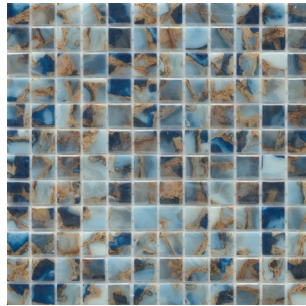

Delve below the surface with an homage to the beauty and complexity of water colors. Waterlace™ glass mosaic tile turns designs into geometric works of art. Uniquely yours and suitably indoor and out, for pools, and signature walls.

WATERLACE™
Glass Mosaic

Mana

Ono

Suva

Gau

Koro

Lami

Tilva

Yaro

Stone

Toki

Uma

Viro

Sizes		
	12" x 12" Dot Mount	10" x 12" Mesh 1" x 2" Offset Dot Mount
Thickness	4.9mm	4.9mm

Testing	Shade Variation Rating
Results*	V3

- Sustainability Attributes
- Health Product Declaration (HPD) provided upon request
 - Product Packaging is 100% recyclable
 - VOC Free