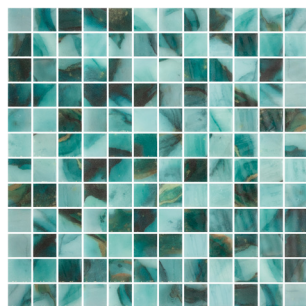

Delve below the surface with an homage to the beauty and complexity of water colors. Waterlace™ glass mosaic tile turns designs into geometric works of art. Uniquely yours and suitably indoor and out, for pools, and signature walls.

WATERLACE™
Glass Mosaic

Mana

Ono

Suva

Gau

Koro

Lami

Tilva

Yaro

Stone

Toki

Uma

Viro

Sizes		
	12" x 12" Dot Mount	10" x 12" Mesh 1" x 2" Offset Dot Mount
Thickness	4.9mm	4.9mm

Testing	Shade Variation Rating
Results*	V3

- Sustainability Attributes
- Health Product Declaration (HPD) provided upon request
 - Product Packaging is 100% recyclable
 - VOC Free