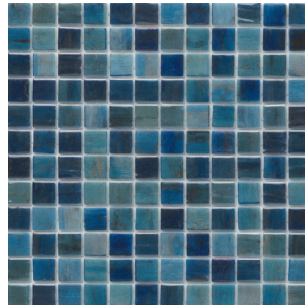

Delve below the surface with an homage to the beauty and complexity of water colors. Waterlace™ glass mosaic tile turns designs into geometric works of art. Uniquely yours and suitably indoor and out, for pools, and signature walls.

WATERLACE™
Glass Mosaic

Mana

Ono

Suva

Gau

Koro

Lami

Tilva

Yaro

Stone

Toki

Uma

Viro

Sizes		
	12" x 12" Dot Mount	10" x 12" Mesh 1" x 2" Offset Dot Mount
Thickness	4.9mm	4.9mm

Testing	Shade Variation Rating
Results*	V3

- Sustainability Attributes
- Health Product Declaration (HPD) provided upon request
 - Product Packaging is 100% recyclable
 - VOC Free