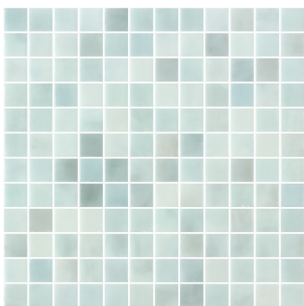

Delve below the surface with an homage to the beauty and complexity of water colors. Waterlace™ glass mosaic tile turns designs into geometric works of art. Uniquely yours and suitably indoor and out, for pools, and signature walls.

WATERLACE™
Glass Mosaic

Mana

Ono

Suva

Gau

Koro

Lami

Tilva

Yaro

Stone

Toki

Uma

Viro

Sizes		
	12" x 12" Dot Mount	10" x 12" Mesh 1" x 2" Offset Dot Mount
Thickness	4.9mm	4.9mm

Testing	Shade Variation Rating
Results*	V3

- Sustainability Attributes
- Health Product Declaration (HPD) provided upon request
 - Product Packaging is 100% recyclable
 - VOC Free