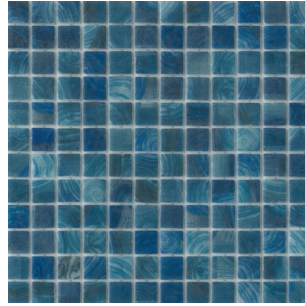

Delve below the surface with an homage to the beauty and complexity of water colors. Waterlace™ glass mosaic tile turns designs into geometric works of art. Uniquely yours and suitably indoor and out, for pools, and signature walls.

WATERLACE™
Glass Mosaic

Mana

Ono

Suva

Gau

Koro

Lami

Tilva

Yaro

Stone

Toki

Uma

Viro

Sizes		
	12" x 12" Dot Mount	10" x 12" Mesh 1" x 2" Offset Dot Mount
Thickness	4.9mm	4.9mm

Testing	Shade Variation Rating
Results*	V3

- Sustainability Attributes
- Health Product Declaration (HPD) provided upon request
 - Product Packaging is 100% recyclable
 - VOC Free