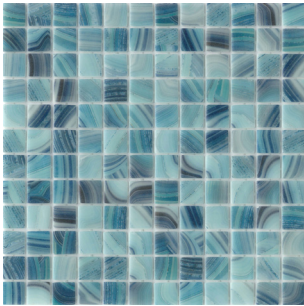

Delve below the surface with an homage to the beauty and complexity of water colors. Waterlace™ glass mosaic tile turns designs into geometric works of art. Uniquely yours and suitably indoor and out, for pools, and signature walls.

WATERLACE™
Glass Mosaic

Mana

Ono

Suva

Gau

Koro

Lami

Tilva

Yaro

Stone

Toki

Uma

Viro

Sizes		
	12" x 12" Dot Mount	10" x 12" Mesh 1" x 2" Offset Dot Mount
Thickness	4.9mm	4.9mm

Testing	Shade Variation Rating
Results*	V3

- Sustainability Attributes
- Health Product Declaration (HPD) provided upon request
 - Product Packaging is 100% recyclable
 - VOC Free