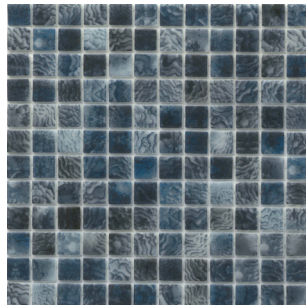

Delve below the surface with an homage to the beauty and complexity of water colors. Waterlace™ glass mosaic tile turns designs into geometric works of art. Uniquely yours and suitably indoor and out, for pools, and signature walls.

WATERLACE™
Glass Mosaic

Mana

Ono

Suva

Gau

Koro

Lami

Tilva

Yaro

Stone

Toki

Uma

Viro

Sizes		
	12" x 12" Dot Mount	10" x 12" Mesh 1" x 2" Offset Dot Mount
Thickness	4.9mm	4.9mm

Testing	Shade Variation Rating
Results*	V3

- Sustainability Attributes
- Health Product Declaration (HPD) provided upon request
 - Product Packaging is 100% recyclable
 - VOC Free