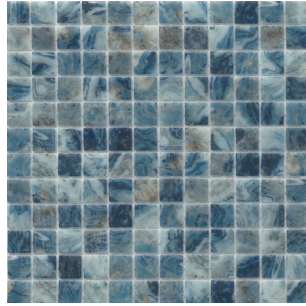

Delve below the surface with an homage to the beauty and complexity of water colors. Waterlace™ glass mosaic tile turns designs into geometric works of art. Uniquely yours and suitably indoor and out, for pools, and signature walls.

WATERLACE™
Glass Mosaic

Mana

Ono

Suva

Gau

Koro

Lami

Tilva

Yaro

Stone

Toki

Uma

Viro

Sizes		
	12" x 12" Dot Mount	10" x 12" Mesh 1" x 2" Offset Dot Mount
Thickness	4.9mm	4.9mm

Testing	Shade Variation Rating
Results*	V3

- Sustainability Attributes
- Health Product Declaration (HPD) provided upon request
 - Product Packaging is 100% recyclable
 - VOC Free