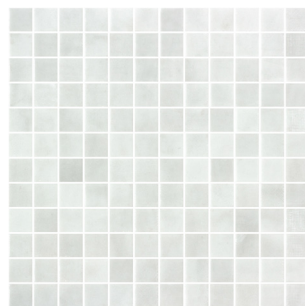

Delve below the surface with an homage to the beauty and complexity of water colors. Waterlace™ glass mosaic tile turns designs into geometric works of art. Uniquely yours and suitably indoor and out, for pools, and signature walls.

Yaro

Stone

Toki

Uma

Viro

Sizes		
	12" x 12" Dot Mount	10" x 12" Mesh 1" x 2" Offset Dot Mount
Thickness	4.9mm	4.9mm

Testing	Shade Variation Rating
Results*	V3

- Sustainability Attributes
- Health Product Declaration (HPD) provided upon request
 - Product Packaging is 100% recyclable
 - VOC Free