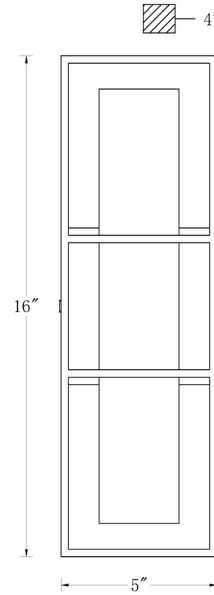

EUROfase

Blakley, Outdoor , 16", Matte Gold, Alabaster

Item No.
46837-028

JOB NAME:

DATE:

TYPE:

COMMENTS:

LIGHT INFORMATION

LIGHT INFORMATION (CONT'D.)

Light Wattage	15
Total Wattage	15

DIMENSIONS & WEIGHT

Product Width (In)	
Product Height (In)	16
Product Ext (In)	4
Product Diameter (In)	
Product Weight (Lbs)	4.63
Product Length (In)	5