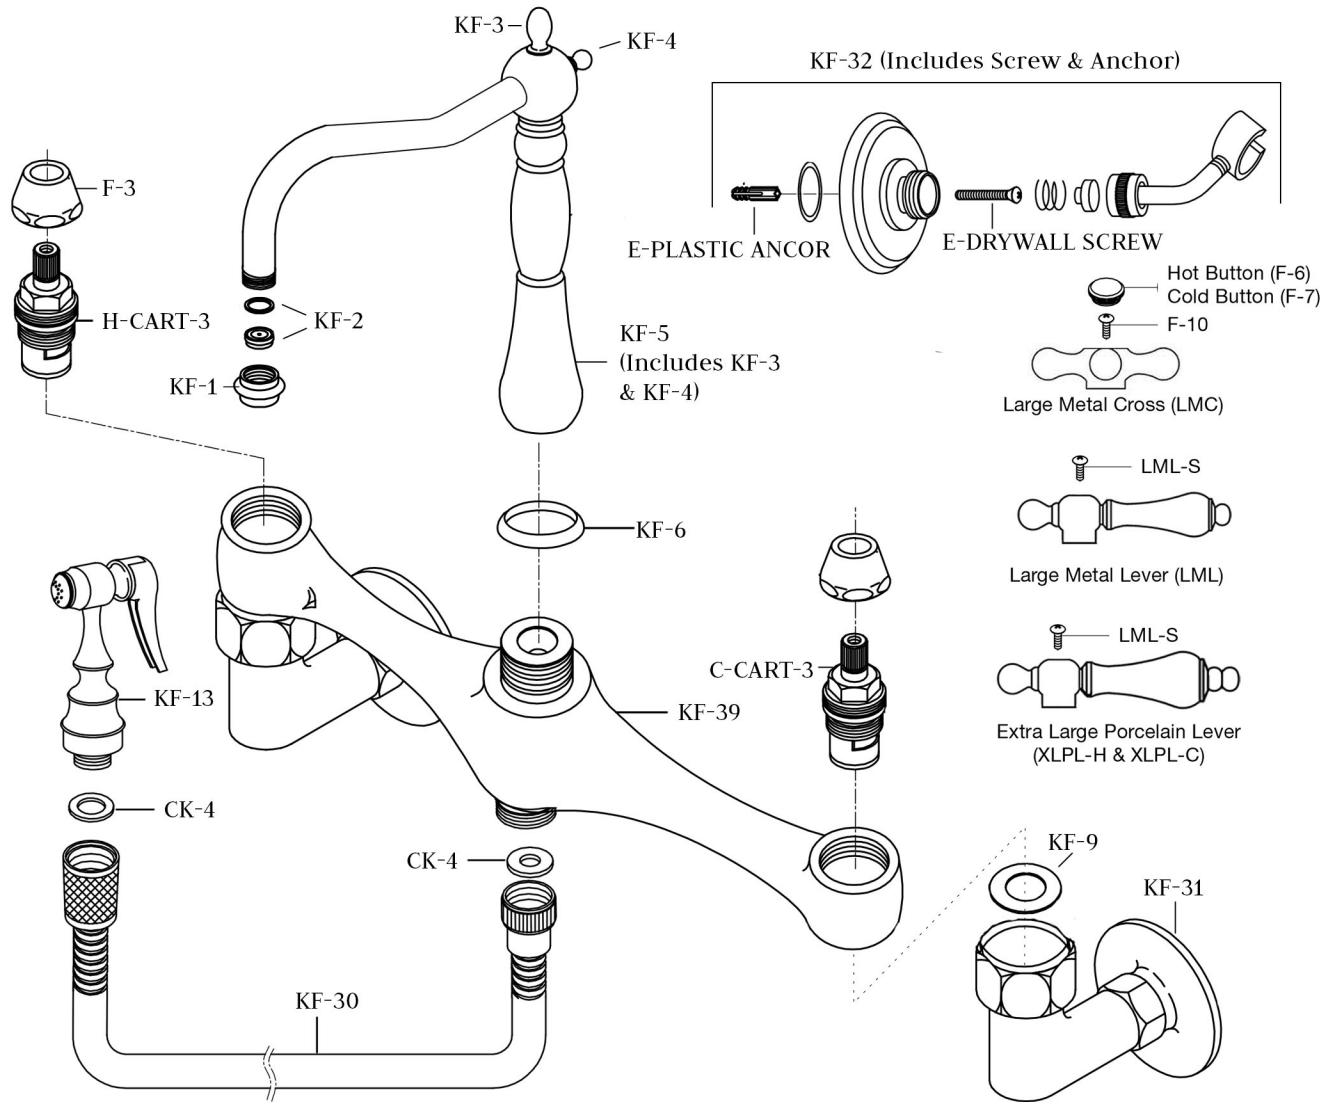

MAIDSTONE

www.MaidstoneSupply.com

Bridge Style Kitchen Faucet

Part No: 144-W3

Unpack and check all the parts,
and read the instructions.

PART NO.	DESCRIPTION	QTY
C-CART-3	COLD STEM	1
CK-4	WASHERS	2
F-3	BELL NUT	2
H-CART-3	HOT STEM	1
KF-1	AERATOR COLLAR	1
KF-2	AERATOR & WASHER	1
KF-3	TOP FINIAL	1
KF-4	REAR FINIAL	1
KF-5	SPOUT	1
KF-6	SPOUT TRIM RIM	1
KF-9	WASHER	2
KF-13	SPRAY GUN	1
KF-30	HOSE	1
KF-31	WALL MOUNTS	2
KF-32	SPRAY GUN HOOK	1
KF-39	BODY	1