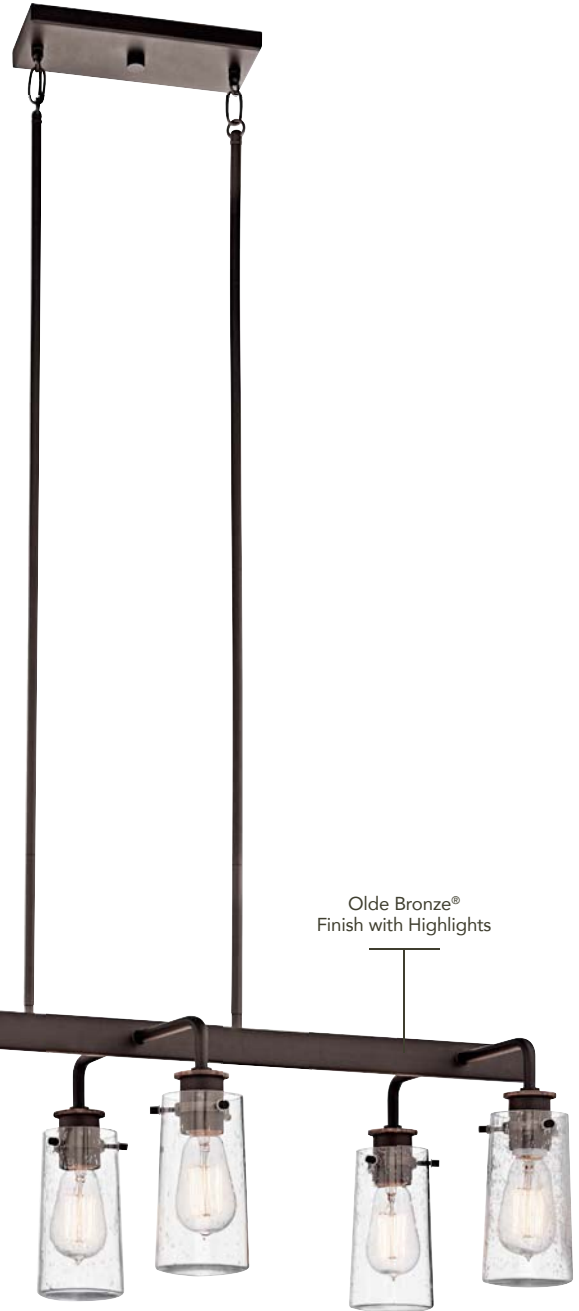

Braelyn™ Chandelier 43058 OZ

BRAELYN™

OLDE BRONZE® FINISH WITH
CLEAR SEEDY GLASS

Can also be
mounted as a
Semi Flush

A | 43058 OZ
Chandelier

Olde Bronze®
Finish with Highlights

B | 43059 OZ
Linear Chandelier

BRAELYN™

	ITEM #	FINISH	INCAND. BULB	W	H	OVRL. H	L	WIRE (CHAIN)	NOTES
A	43058	OZ	(5) 60W (M)	25	11.25	49	---	100(36)	(13-15W CFL) Additional chain 2996 OZ. Additional stem 2999 (12") OZ. 4071 CLR bulbs included.
B	43059	OZ	(6) 60W (M)	15	11.25	49	34	105(36)	(13-15W CFL) Additional chain 2996 OZ. Additional stem 2999 (12") OZ. 4071 CLR bulbs included.