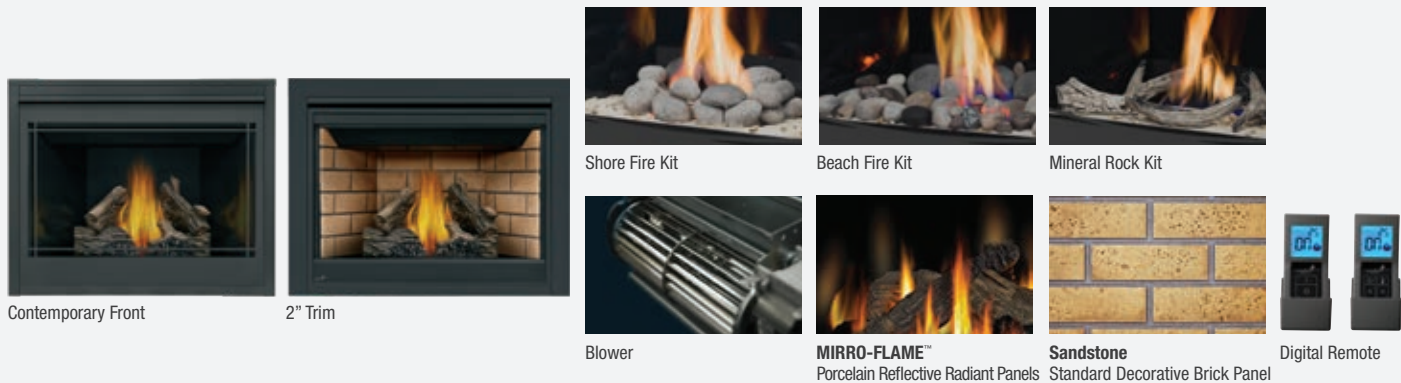

Media and Trim Features options

- 103 Miller Drive, Crittenden, Kentucky, USA 41030
- 24 Napoleon Road, Barrie, Ontario, Canada L4M 0G8
- 7200 Trans Canada Highway, Montreal, Quebec, Canada H4T 1A3

Tel: 1-866-820-8686
continentalfireplaces.com

CON 08-20-00010