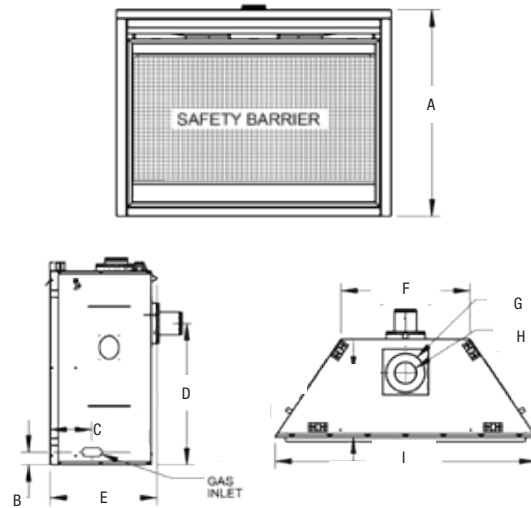

Competitive Advantages

- Natural Gas with Propane Conversion Kit available
- Power venting available for unique venting installs
- Approved for bedrooms, bathrooms, sitting rooms and mobile home installs
- Will accept Rigid and Flex Venting

Features and Benefits

- 893 sq. in. viewing area
- Fuel-saving electronic ignition with battery backup system (included on electric ignition fireplace)
- Flex connector complete with shut off (included on electric ignition fireplace)
- Exclusive PHAZER™ log set and glowing ember bed Pan Style Burner
- Optional MIRRO-FLAMETM Porcelain Reflective Radiant Panels, Sandstone Brick Panels
- Optional on/off and digital hand held remote controls
- Optional two inch and three inch bevelled trim kits
- Optional Contemporary Decorative Front
- Optional fan kit
- Optional media enhancement kits include Beach Fire, Shore Fire and Mineral Rocks

	CB42
BTU's (Input)	22,000
Venting	Top & Rear 4" & 7"
Glass Type	Tempered
Glass Size	
Height	23 11/16"
Width	37 11/16"
Efficiencies	
AFUE	-
Steady State	-
Mobile Home Certified	Yes

*Finishing flange depth (The finishing flange defines the perimeter of the fireplace opening). Framing or finishing materials must NEVER encroach inside the finishing flange.

	A	B	C	D	E	F	G	H	I
CB42	34 1/2"	2 3/16"	7 3/16"	24 1/2"	18 5/16"	18 3/4"	7" DA	4" DA	42"