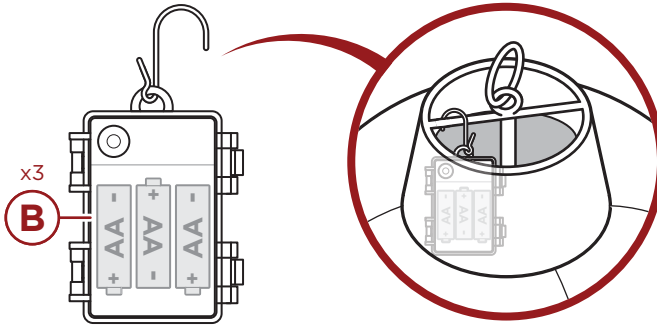

BATTERIES REQUIRED

9 AA BATTERIES
(3 PER ORNAMENT)

1 PERSON
ASSEMBLY

UP TO 15 MIN.
ASSEMBLY

PARTS

PRODUCT ASSEMBLY

1

Expand one **part A ornament** to it's full size, then insert one **part C inner pole**.

Thread the bottom end of the pole onto the peg in base of the ornament's frame, then repeat with the top of the pole.

2

Locate the **part B battery box**, then insert three AA batteries (**not provided**).

Use the preattached hook to hang the battery box off the top of the **part A ornament**.

Repeat **steps 1 and 2** to assemble the remaining ornaments.

3

Locate the ring on the top of the ornament, then hang the ornament as desired using an s-hook or string (**not provided**).