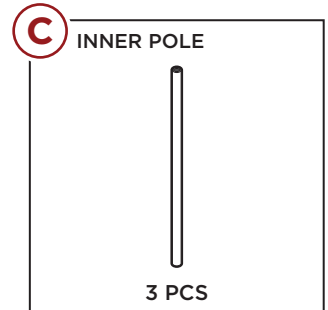

BATTERIES REQUIRED

9 AA BATTERIES
(3 PER ORNAMENT)

1 PERSON
ASSEMBLY

UP TO 15 MIN.
ASSEMBLY

PARTS

PRODUCT ASSEMBLY

1

Expand one **part A ornament** to it's full size, then insert one **part C inner pole**.

Thread the bottom end of the pole onto the peg in base of the ornament's frame, then repeat with the top of the pole.

2

Locate the **part B battery box**, then insert three AA batteries (**not provided**).