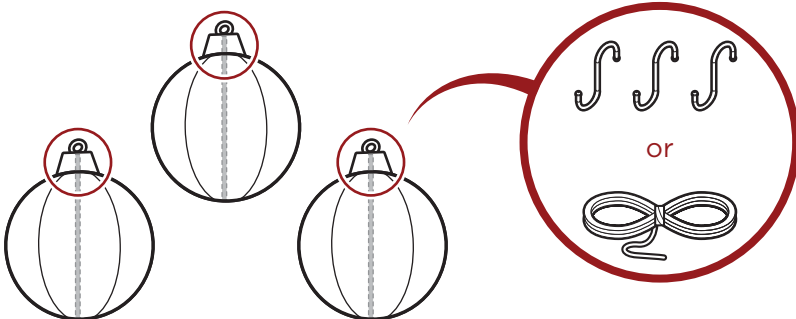

BATTERIES REQUIRED

9 AA BATTERIES
(3 PER ORNAMENT)

1 PERSON
ASSEMBLY

UP TO 15 MIN.
ASSEMBLY

PARTS

PRODUCT ASSEMBLY

1

Expand one **part A ornament** to it's full size, then insert one **part C inner pole**.

Thread the bottom end of the pole onto the peg in base of the ornament's frame, then repeat with the top of the pole.

2

Locate the **part B battery box**, then insert three AA batteries (**not provided**).

Use the preattached hook to hang the battery box off the top of the **part A ornament**.

Repeat **steps 1 and 2** to assemble the remaining ornaments.

3

Locate the ring on the top of the ornament, then hang the ornament as desired using an s-hook or string (**not provided**).