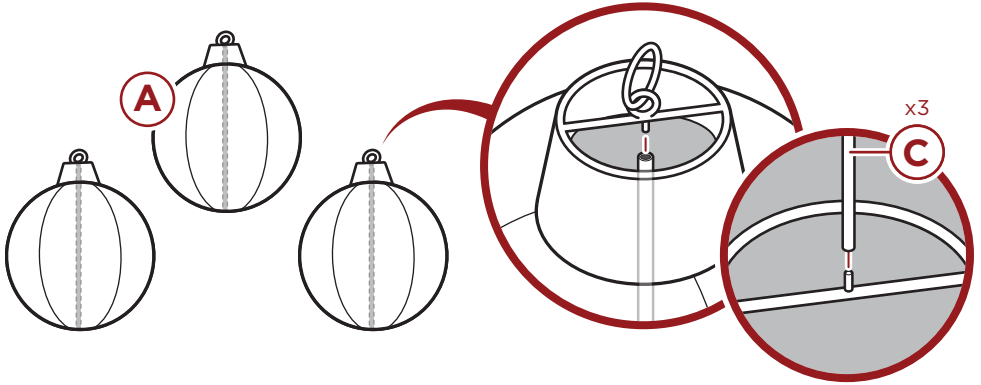

BATTERIES REQUIRED

9 AA BATTERIES
(3 PER ORNAMENT)

1 PERSON
ASSEMBLY

UP TO 15 MIN.
ASSEMBLY

PARTS

PRODUCT ASSEMBLY

1

Expand one **part A ornament** to it's full size, then insert one **part C inner pole**.

Thread the bottom end of the pole onto the peg in base of the ornament's frame, then repeat with the top of the pole.

2

Locate the **part B battery box**, then insert three AA batteries (**not provided**).

Use the preattached hook to hang the battery box off the top of the **part A ornament**.

Repeat **steps 1 and 2** to assemble the remaining ornaments.

3

Locate the ring on the top of the ornament, then hang the ornament as desired using an s-hook or string (**not provided**).