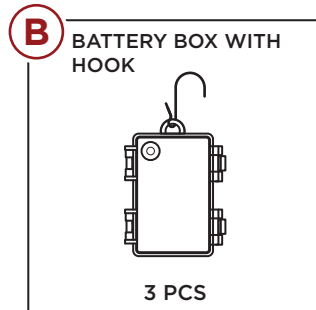

BATTERIES REQUIRED

9 AA BATTERIES
(3 PER ORNAMENT)

1 PERSON
ASSEMBLY

UP TO 15 MIN.
ASSEMBLY

PARTS

PRODUCT ASSEMBLY

1

Expand one **part A ornament** to it's full size, then insert one **part C inner pole**.

Thread the bottom end of the pole onto the peg in base of the ornament's frame, then repeat with the top of the pole.

2

Locate the **part B battery box**, then insert three AA batteries (**not provided**).