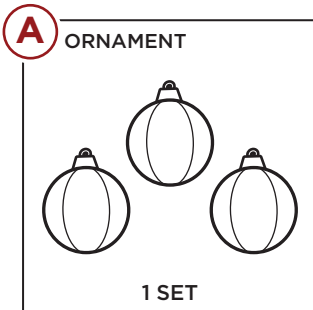

BATTERIES REQUIRED

9 AA BATTERIES
(3 PER ORNAMENT)

1 PERSON
ASSEMBLY

UP TO 15 MIN.
ASSEMBLY

PARTS

PRODUCT ASSEMBLY

1

Expand one **part A ornament** to it's full size, then insert one **part C inner pole**.

Thread the bottom end of the pole onto the peg in base of the ornament's frame, then repeat with the top of the pole.

2

Locate the **part B battery box**, then insert three AA batteries (**not provided**).

Use the preattached hook to hang the battery box off the top of the **part A ornament**.

Repeat **steps 1 and 2** to assemble the remaining ornaments.

3

Locate the ring on the top of the ornament, then hang the ornament as desired using an s-hook or string (**not provided**).