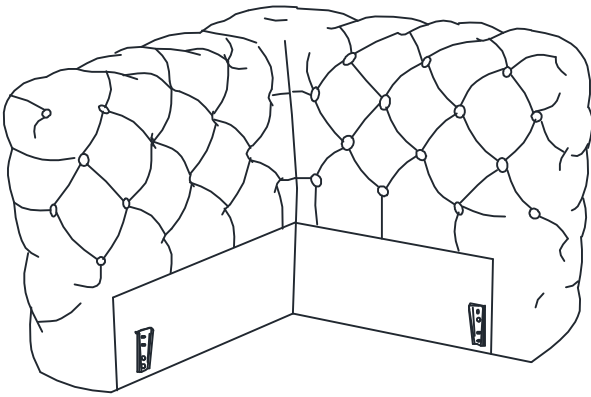

ASSEMBLY INSTRUCTION

TUFTED ARMLESS LOVE SEAT

A Back Frame

B Seat Frame

1pc

1pc

This page lists all the contents included in the box. As you unpack and prepare for assembly, place the contents on a carpeted or padded area to protect them from damage.

1

Hook on the Seat Frame (B) to Back Frame (A) properly.

Cleaning & Care

Treat surface with care. Surface is resistant to scratches but is not scratch resistant. Clean surfaces with a dry or damp soft cloth. Do not use abrasive cleaners.

ASSEMBLY INSTRUCTION

TUFTED RIGHT CHAISE

A Back Frame

B Right Seat Frame

1pc

1pc

This page lists all the contents included in the box. As you unpack and prepare for assembly, place the contents on a carpeted or padded area to protect them from damage.