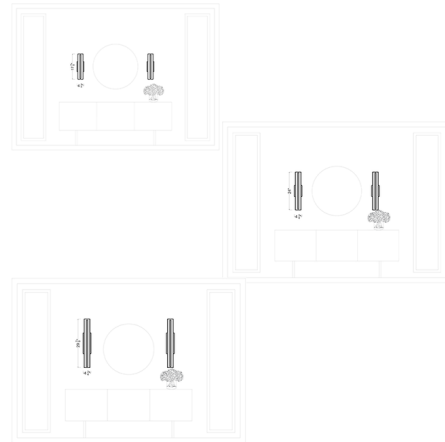

Description

The Dex Bathroom Vanity Light is a contemporary design with four finishes and white satin etched glass diffuser creating a crisp look and bright clean ambiance. With the clean lines and classic styling, the Dex vanity series is versatile enough to be used in any transitional setting. Can be mounted vertically or horizontally. Available with Incandescent or LED lamp options. LED version is Energy Star Qualified and Title 24 Compliant.

Shown in brushed nickel / satin etched

Specifications

COLOR Satin Etched
BODY FINISH Brushed Nickel
WATTAGE 120W
DIMMER Standard 120V
DIMENSIONS 17.88"W x 4.75"H x 4.88"D
BULB NOT INCLUDED 2 x T10/Medium (E26)/60W/120V Incandescent
COUNTRY OF ORIGIN China