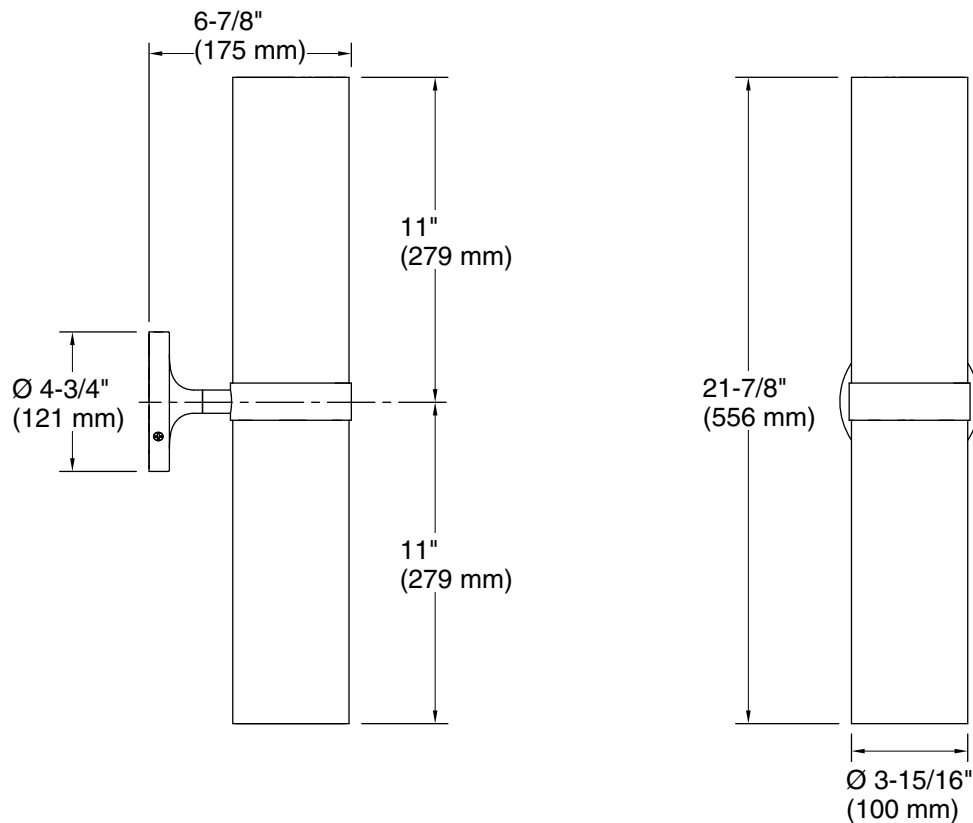

Required Electrical Service

One circuit required.

120 V, 1 A, 60 Hz

Technical Information

All product dimensions are nominal.

Material: Steel, Glass
Number of Lights: 2
Lighting Type: Socket-based
Socket Type: E-26 Medium
Number of Shades: 2
Shade Type: Glass - clear
Hanging Type: Non-hanging