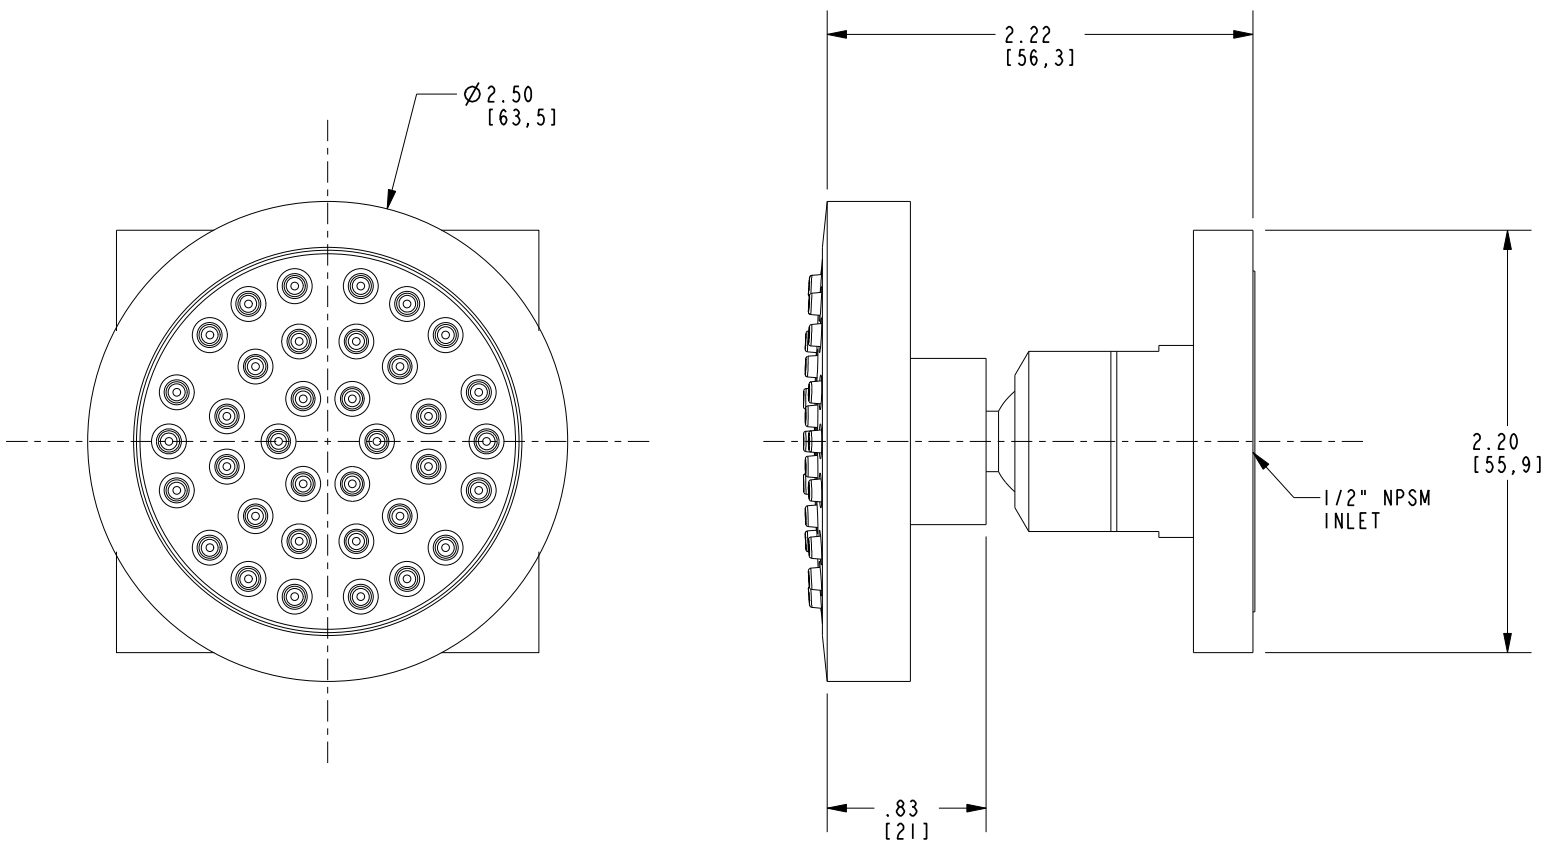

### Features

- Solid brass construction
- Contemporary styling
- Single function spray
- Rubber nozzles facilitate easy cleaning
- Ball and socket design having a range of 60 degrees
- 1/2" NPSM inlet fitting
- 2.50" (6.4 cm) Body Spray diameter
- 1.8 GPM (6.8 LPM) Max

## PRODUCT DIMENSIONS *(Units are in inches)*

Product Dimensions are provided for reference only. For specific product installation guidelines, please reference the Installation Instructions of the product being installed.