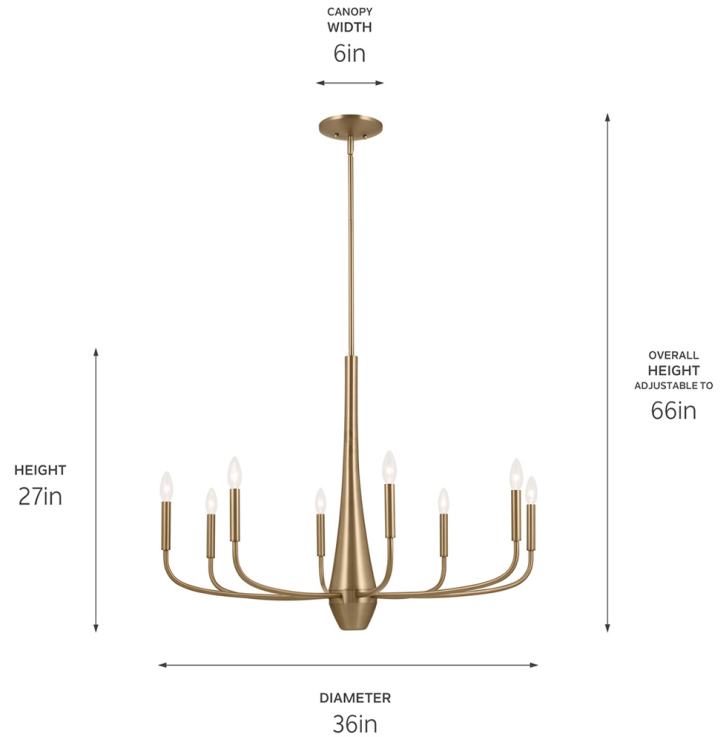

SPECIFICATIONS

Certifications/Qualifications

Prop65	Yes
Location Rating	Dry kichler.com/warranty

Dimensions

Height	27"
Overall Height	66"
Weight	11.75 LBS
Canopy Width	6"
Canopy Depth	1"

Electrical

Input Voltage	120 V

Light Source

Light Source	Bulb
Lamp Included	Not Included
# Of Bulbs/LED Modules	8
Max Or Nominal Watt	60 W
Lamp Type	B, G16.5
Socket Type	E12 (Candelabra)
Dimmable	Yes
Dimmable Notes	Dimmable when used with dimmer switch (sold separately); when using LED bulbs, see bulb manufacturer dimming specifications.

Mounting/Installation

Interior/Exterior	Interior Product
Mounting Weight	11.75 LBS
Lead Wire Length	144
Wire Connectors	Wire Nuts

FIXTURE ATTRIBUTES

Housing/Glass

Primary Material	Steel
Shade Included	No
Max Stem Tilt	90 °

Product/Ordering Information

Sku	52526CPZ
Finish	Champagne Bronze™
UPC	783927030748

Finishes

- Black
- Champagne Bronze™
- White