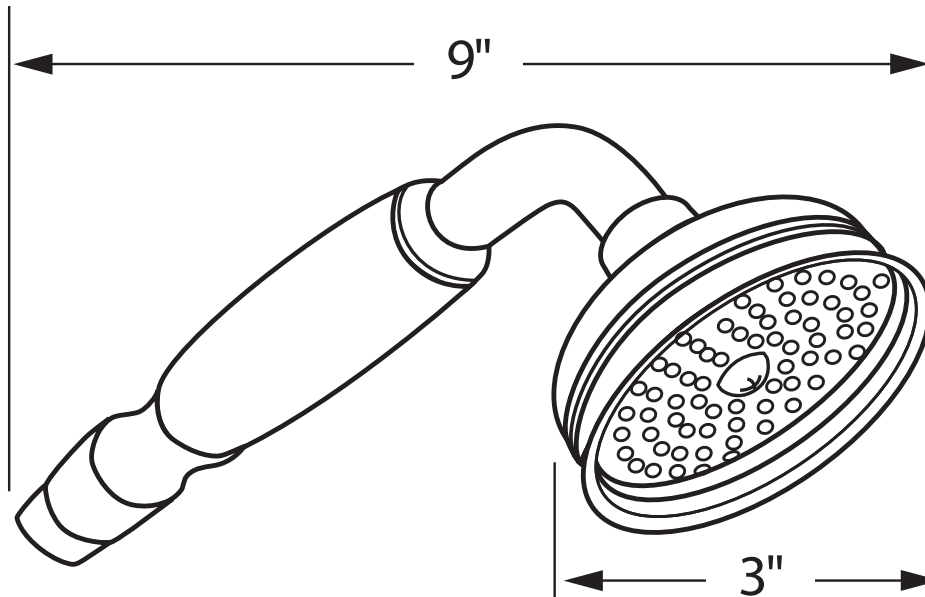

For warranty or additional information, contact:

U.S.A.
houseofrohl.com/support
1-800-777-9762

QUÉBEC / MARITIMES / WESTERN CANADA
QUÉBEC / MARITIMES / OUEST CANADIEN
QUEBEC / MARITIMOS / CANADA OCCIDENTAL
houseofrohl.ca/support
1-866-473-8442

ONTARIO
houseofrohl.ca/support
1-800-287-5354