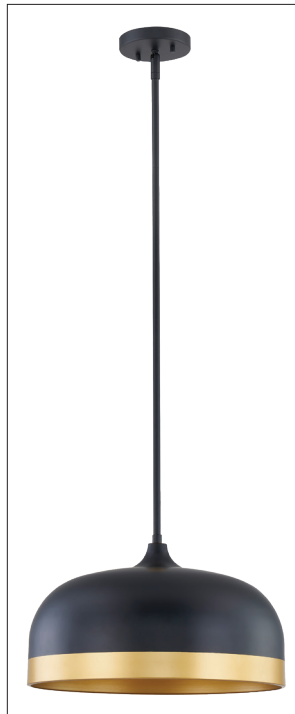

99601

AMARRA THREE LIGHT PENDANT

FINISH

MB - Matte Black
MW - Matte White

DIMENSIONS

Width 16"
Height 10"
Depth 16"
Canopy Width 4.75"
Canopy Height 0.75"
Canopy Depth 4.75"
Stems Included (1 ea.) 6", 12" & 18"
Wire 144"
Weight 6.25 lbs

MATERIAL

Steel

SHADE

Exterior: Matte Black/
Painted Gold
Interior: Painted Gold

Exterior: Matte White/
Painted Gold
Interior: Painted Gold

LAMPING

Bulbs 3-Medium
Bulb Base Medium (E26)
Watts per Bulb 60W
Voltage 120V
Total Wattage 180W
Bulbs Included No

CERTIFICATION

ETL Listed Dry Location

ITEM NUMBER

SKUs 99601 MB
99601 MW

99601 MB