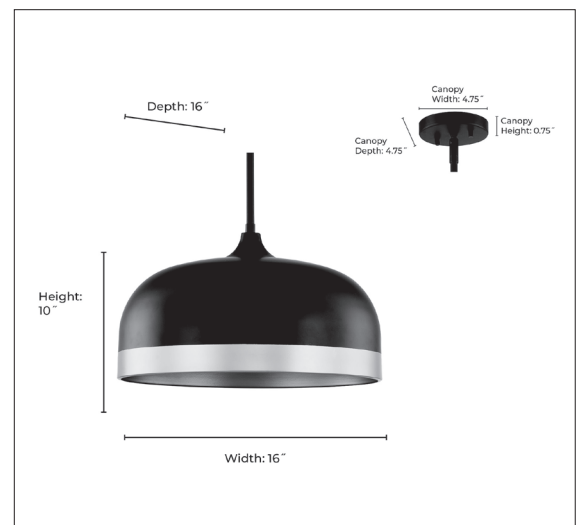

99601

AMARRA THREE LIGHT PENDANT

FINISH

MB - Matte Black
MW - Matte White

DIMENSIONS

Width 16"
Height 10"
Depth 16"
Canopy Width 4.75"
Canopy Height 0.75"
Canopy Depth 4.75"
Stems Included (1 ea.) 6", 12" & 18"
Wire 144"
Weight 6.25 lbs

MATERIAL

Steel

SHADE

Exterior: Matte Black/
Painted Gold
Interior: Painted Gold

Exterior: Matte White/
Painted Gold
Interior: Painted Gold

LAMPING

Bulbs 3-Medium
Bulb Base Medium (E26)
Watts per Bulb 60W
Voltage 120V
Total Wattage 180W
Bulbs Included No

CERTIFICATION

ETL Listed Dry Location

ITEM NUMBER

SKUs 99601 MB
99601 MW

99601 MB

99601 MW

Millennium Lighting
105 Declaration Drive
McDonough, GA 30253
www.millenniumlighting.com