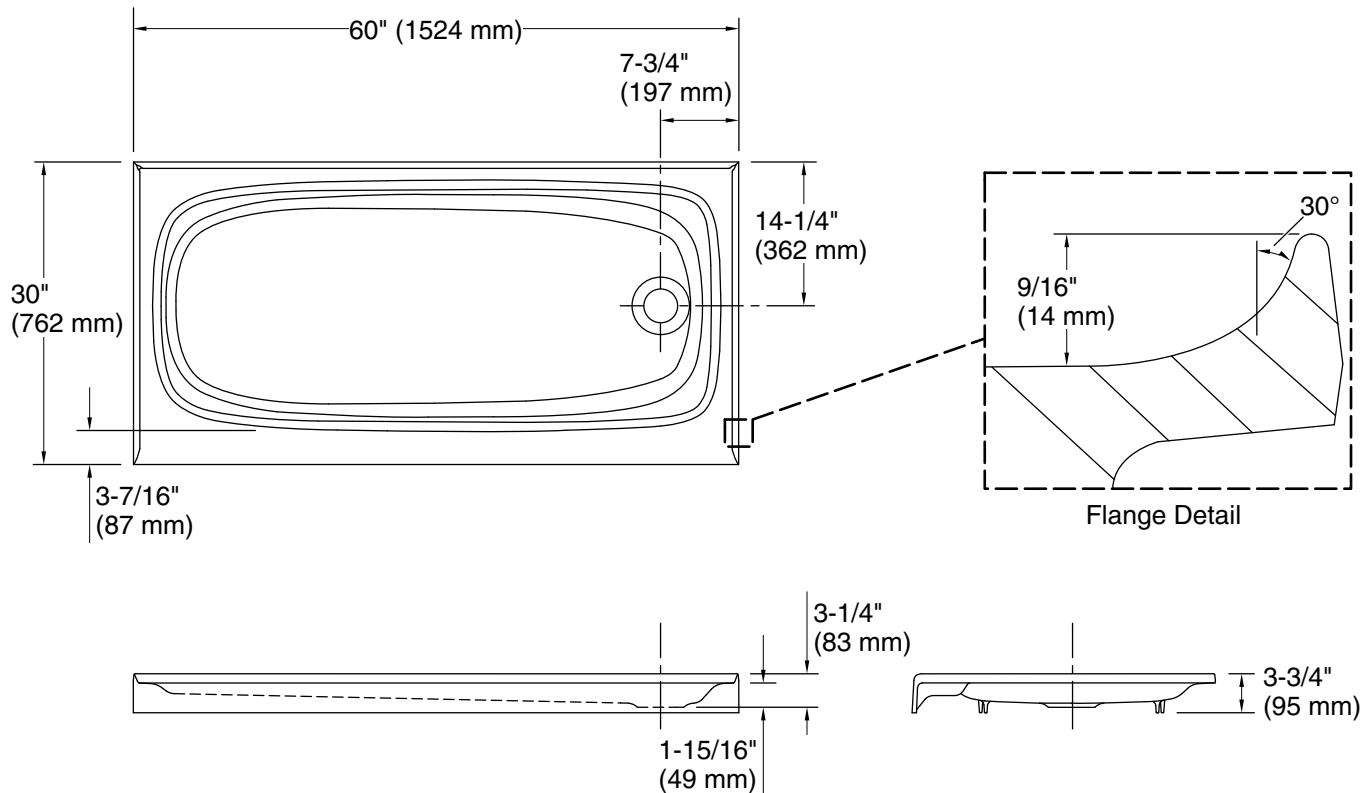

Features

- Spacious shower base offers ample room for showering
- Safeguard® slip-resistant surface provides excellent traction underfoot
- Single threshold for alcove installation with three tile-in flanges

Color	Code	Description
	0	White
	96	Biscuit
	NY	Dune
	58	Thunder™ Grey
	7	Black Black™

Technical Information

All product dimensions are nominal.

Drain location:	Right
Weight:	193 lbs (87.5 kg)
Minimum floor load:	40 lbs/ft ² (195.3 kg/m ²)
Minimum flat for door:	2-1/2" (63 mm)