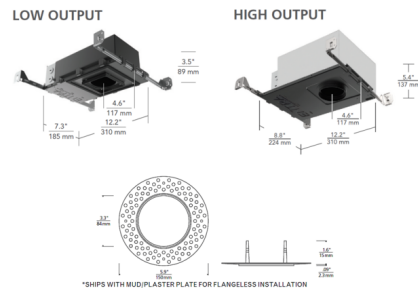

CLICK TO VIEW PRODUCT

Notes: