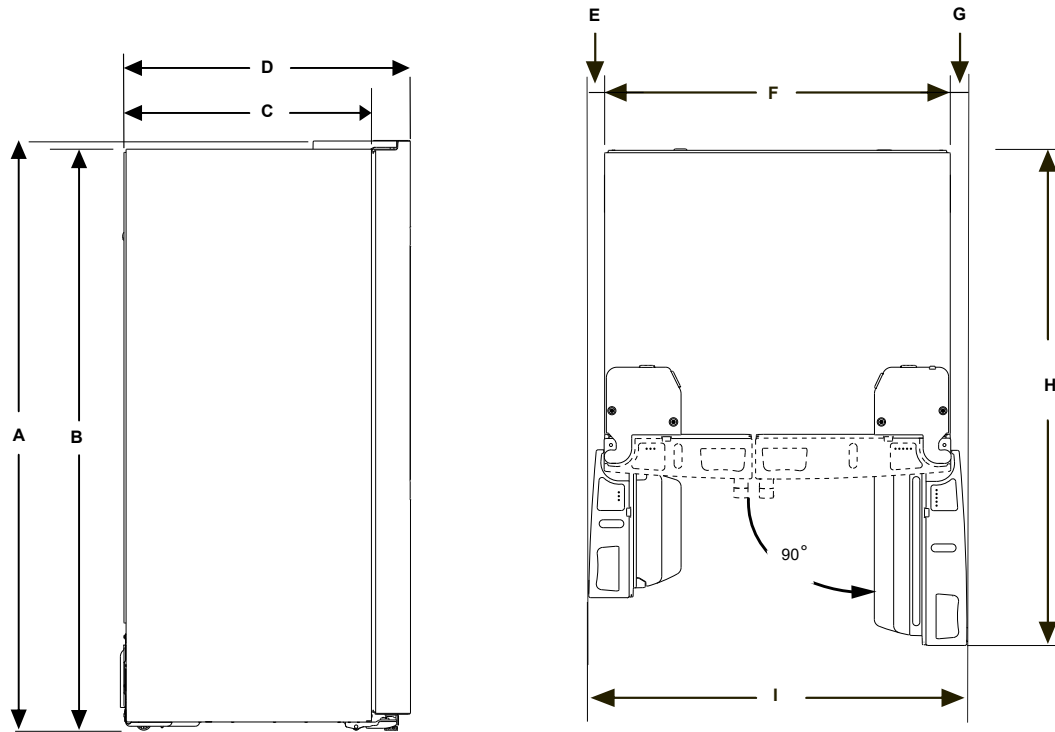

PRELIMINARY QUICK SPECS

PZE24QYYFS

GE Profile™ ENERGY STAR® 24 Cu. Ft. Counter-Depth Side-by-Side Refrigerator with Hands-Free AutoFill and CustomSize Ice

DIMENSIONS AND INSTALLATION INFORMATION (INCHES)

PRODUCT DIMENSIONS	INCHES
Height to top of hinge and door (A)	69-15/16
Height to top of case (B)	68-15/16
Case depth without doors (C)	25-1/16
Overall depth with doors (D)	29-5/8
Clearance from side of case to adjacent wall with freezer door open 90° (E)	1-11/16
Overall case width (F)	35-3/4
Clearance from side of case to adjacent wall with fresh food door open 90° (G)	1-3/4
Total depth with fresh food door open 90° (H)	46-7/8
Width with doors open 90° (I)	39-1/8

Total Product Dimensions (WxHxD)
35-3/4" x 69-15/16" x 29-5/8"

AIR CLEARANCES	INCHES
Each side	1/8
Top	1
Back	2

Model has integrated, pocket handles, that do not add depth to the product.

Water hook-ups fit in back air clearance when calculating installation depth.