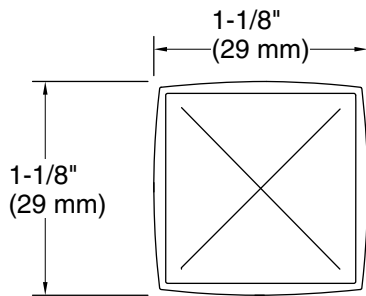

- K-33535-ASB 24" bathroom vanity cabinet with sink and quartz top
- K-33536-ASB 30" bathroom vanity cabinet with sink and quartz top
- K-33537-ASB 36" bathroom vanity cabinet with sink and quartz top
- K-33538-ASB 48" bathroom vanity cabinet with sink and quartz top
- K-33539-ASB 60" bathroom vanity cabinet with sinks and quartz top
- K-33540-ASB 24" x 70" linen tower
- K-33541-ASB 24" x 28" wall cabinet

Technical Information

All product dimensions are nominal.

Material: Zinc

Notes

Install this product according to the installation instructions.