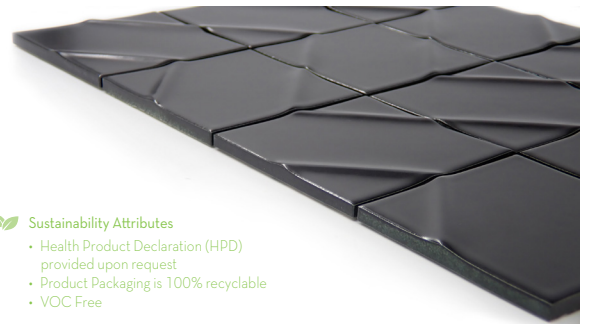

Kumito™ is a timeless ceramic chevron mosaic tile that comes in two distinct colors. The classic choice for both traditional and contemporary design schemes, Kumito provides a simple and clean look with a matte finish. This chevron mosaic is the perfect accent to any wall.

# KUMITO™

*Glazed Ceramic Mosaic*

WALL  RESIDENTIAL  COMMERCIAL  INDOOR  OUTDOOR  POOL 

Black

White

Sizes	
	12" x 16" 11.73" x 15.67"
Thickness	10mm
Testing	Shade Variation Rating
Results*	V2

-  Sustainability Attributes
- Health Product Declaration (HPD) provided upon request
  - Product Packaging is 100% recyclable
  - VOC Free