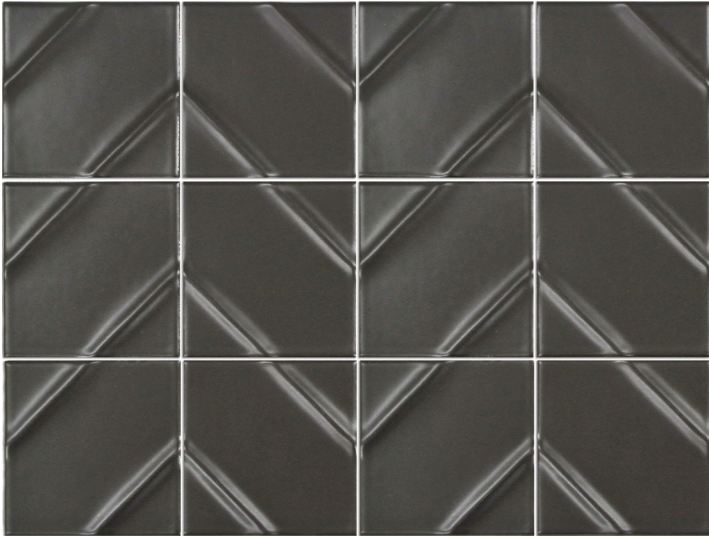

Kumito™ is a timeless ceramic chevron mosaic tile that comes in two distinct colors. The classic choice for both traditional and contemporary design schemes, Kumito provides a simple and clean look with a matte finish. This chevron mosaic is the perfect accent to any wall.

# KUMITO™

*Glazed Ceramic Mosaic*

WALL  RESIDENTIAL  COMMERCIAL  INDOOR  OUTDOOR  POOL 

Black

White

Sizes	
	12" x 16" 11.73" x 15.67"
Thickness	10mm
Testing	Shade Variation Rating
Results*	V2

-  Sustainability Attributes
- Health Product Declaration (HPD) provided upon request
  - Product Packaging is 100% recyclable
  - VOC Free