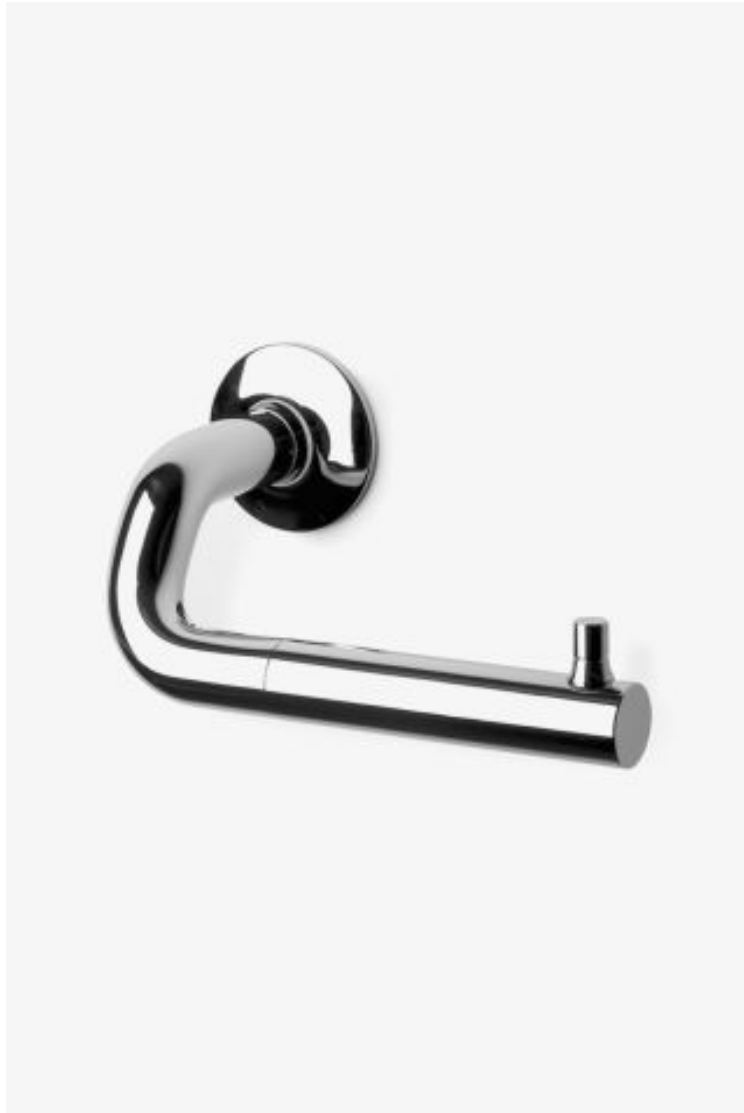

ESTB. 1978

WATERWORKS

.25

.25 Wall Mounted One Arm Paper Holder

Style #: PTPH20

Available in Nickel, Matte Gold, Dark Brass, Chrome, Dark Nickel, Matte Nickel, Copper, Gold, Burnished Brass, Burnished Nickel, Brass and Vintage Brass

ESTB. 1978

WATERWORKS

THE COLLECTION: .25

.25 is the ultimate in utilitarian elegance: A simple and understated design that is equally functional and beautiful.

FEATURES

- 7 3/4" x 4 1/4" x 3 1/2"
 - Wall Mounted
 - Single Arm
 - Brass Construction
-

AVAILABLE OPTIONS

Metal Finish	Item Number	Price
Chrome	22-98325-18730	\$325
Nickel	22-66899-54822	\$325
Brass	22-37689-93084	\$325
Burnished Brass	22-07288-40837	\$423
Copper	22-88398-38916	\$520
Dark Nickel	22-65629-18094	\$520
Matte Gold	22-32011-02824	\$813
Vintage Brass	22-54964-33530	\$520
Burnished Nickel	22-38287-93271	\$423
Gold	22-46287-90529	\$813
Matte Nickel	22-86226-44451	\$423
Dark Brass	22-80697-74041	\$520