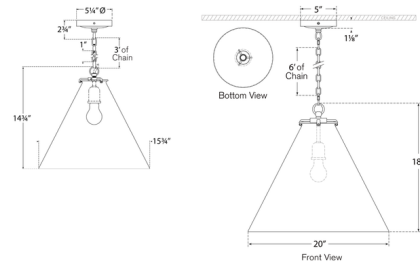

### Specifications

COLOR	Clear
BODY FINISH	Hand-Rubbed Antique Brass
WATTAGE	75W
DIMMER	Standard 120V
DIMENSIONS	15.75"W x 14.75"H
BULB NOT INCLUDED	1 x A19/Medium (E26)/75W/120V Incandescent
OTHER BULB OPTIONS	1 x A19/Medium (E26)/120V LED