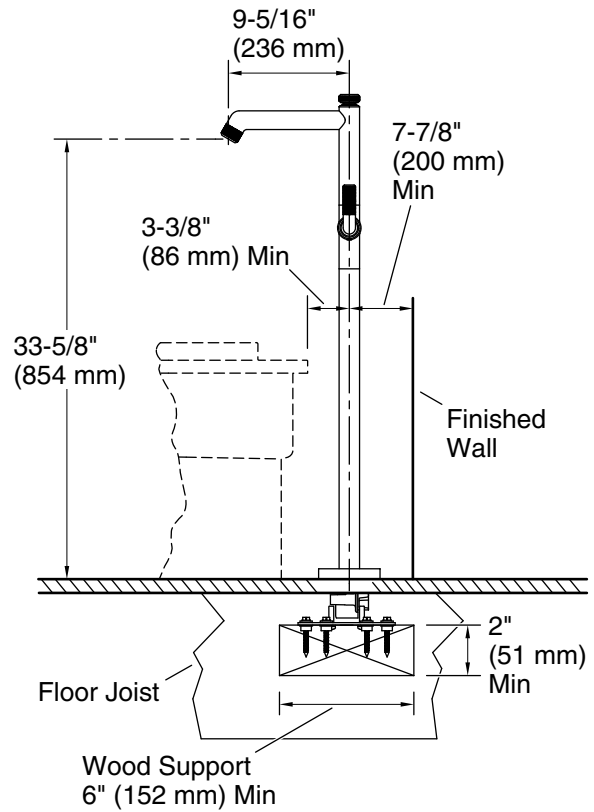

KALLISTA®

Pinna Paletta® by Laura Kirar Freestanding Bath Faucet, Less Handshower P24977-CPH

Features

- High-quality solid-brass construction for durability and reliability
- Floor-mount, single hole installation
- Required mounting block sold separately (P20511-00-NA)
- Required handshower sold separately
- Spout reach is 9-5/16" (237 mm)
- Includes integral valve
- Includes hardware kit and escutcheon

	CP	Polished Chrome
---	----	-----------------

KALLISTA®

Pinna Paletta® by Laura Kirar Freestanding Bath Faucet, Less Handshower P24977-CPH

Technical Information

All product dimensions are nominal.

Faucet flow rate: 8 gal/min (30.3 l/min)

Spout:

Spout reach: 9-5/16" (236 mm)

Notes

Install this product according to the installation instructions.