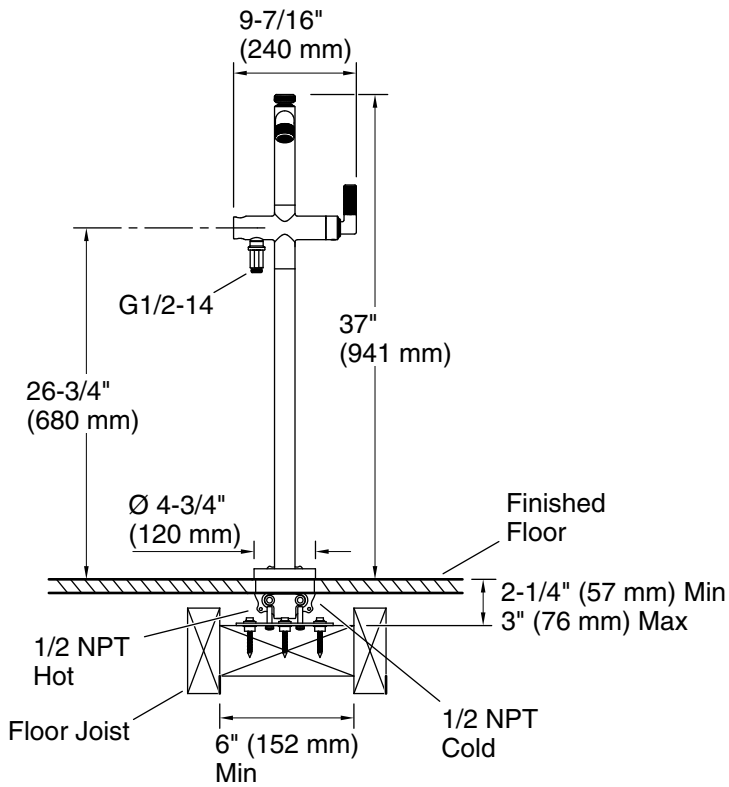

KALLISTA®

Pinna Paletta® by Laura Kirar Freestanding Bath Faucet, Less Handshower P24977-CPH

Features

- High-quality solid-brass construction for durability and reliability
- Floor-mount, single hole installation
- Required mounting block sold separately (P20511-00-NA)
- Required handshower sold separately
- Spout reach is 9-5/16" (237 mm)
- Includes integral valve
- Includes hardware kit and escutcheon

	CP	Polished Chrome
---	----	-----------------

KALLISTA®

Pinna Paletta® by Laura Kirar Freestanding Bath Faucet, Less Handshower P24977-CPH

Technical Information

All product dimensions are nominal.

Faucet flow rate: 8 gal/min (30.3 l/min)

Spout:

Spout reach: 9-5/16" (236 mm)

Notes

Install this product according to the installation instructions.