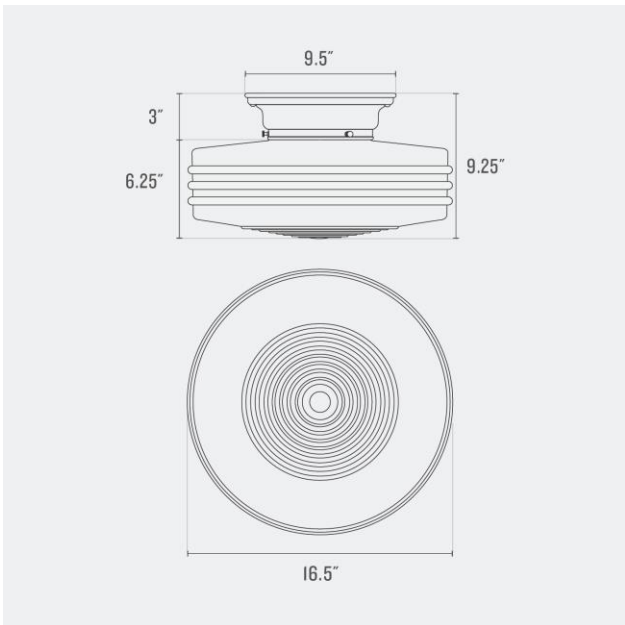

Voltage: 120/220 V

Location Rating: Damp

Dimensions:

Width: 13.5"

Depth: 13.5"

Canopy Width: 9.5"

Fitter Size: 6"

Materials: Brass, Glass

Depth: 12.5"

Canopy Width: 9.5"

Fitter Size: 6"

Materials: Brass, Glass

One year guarantee

Finish Options

Natural Brass
(NB)

True Black
(TB)

Depth: 16.5"

Canopy Width: 9.5"

Fitter Size: 6"

Materials: Brass, Glass

One year guarantee

Finish Options

Polished Nickel
(PN)

True Black
(TB)

Depth: 11"

Canopy Width: 9.5"

Fitter Size: 6"

Materials: Brass, Glass

One year guarantee

Finish Options

Natural Brass
(NB)

Polished Nickel
(PN)