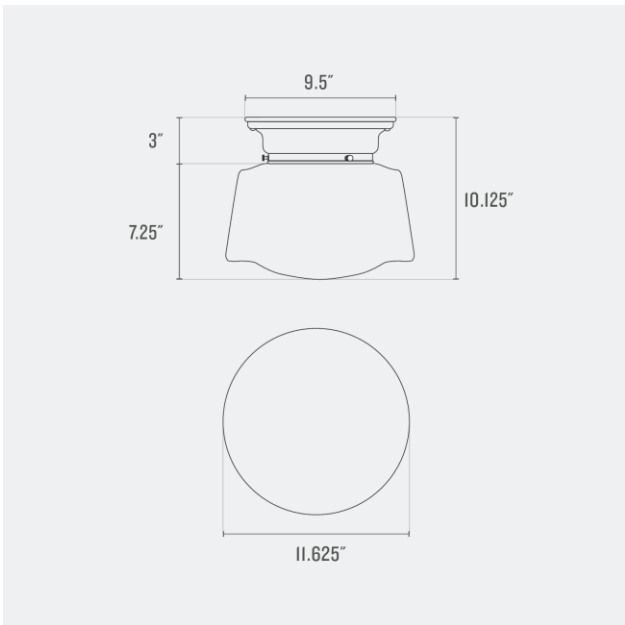

Voltage: 120/220 V

Location Rating: Damp

Dimensions:

Width: 13.5"

Depth: 13.5"

Canopy Width: 9.5"

Fitter Size: 6"

Materials: Brass, Glass

Max Wattage: 100 W

Voltage: 120/220 V

Location Rating: Damp

Dimensions:

Width: 13.75"

Depth: 13.75"

Canopy Width: 9.5"

Fitter Size: 6"

UL Listed: Yes

Max Wattage: 100 W

Voltage: 120/220 V

Location Rating: Damp

Dimensions:

Width: 11.625"

Depth: 11.625"

Canopy Width: 9.5"

Fitter Size: 6"

Materials: Brass, Glass

One year guarantee

Finish Options

Satin Nickel
(SN)

Polished Nickel
(PN)

True Black
(TB)

Natural Brass
(NB)