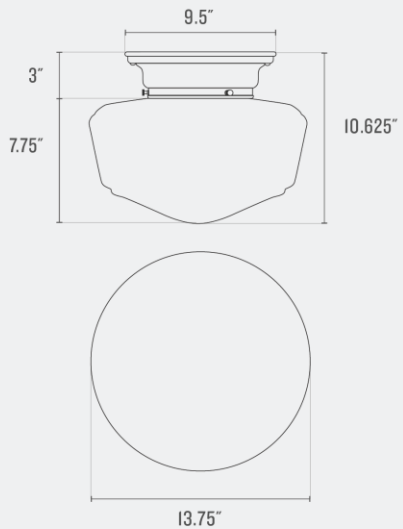

SCHOOLHOUSE

Otis 6", 14" Traditional Schoolhouse Shade

Application: Surface Mount

Product Origin: Processed and assembled in Portland, Oregon using ethically-sourced domestic and global components.

UL Listed: Yes

Max Wattage: 100 W

Voltage: 120/220 V

Location Rating: Damp

Dimensions:

Width: 13.75"

Depth: 13.75"

Canopy Width: 9.5"

Fitter Size: 6"

Materials: Brass, Glass

One year guarantee

Finish Options

Glass Options