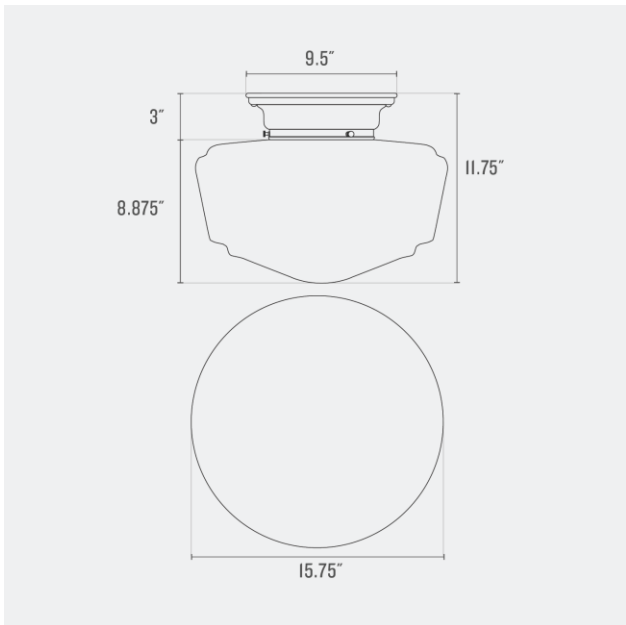

Voltage: 120/220 V

Location Rating: Damp

Dimensions:

Width: 13.5"

Depth: 13.5"

Canopy Width: 9.5"

Fitter Size: 6"

Materials: Brass, Glass

Max Wattage: 100 W

Voltage: 120/220 V

Location Rating: Damp

Dimensions:

Width: 13.75"

Depth: 13.75"

Canopy Width: 9.5"

Fitter Size: 6"

UL Listed: Yes

Max Wattage: 100 W

Voltage: 120/220 V

Location Rating: Damp

Dimensions:

Width: 15.75"

Depth: 15.75"

Canopy Width: 9.5"

Fitter Size: 6"

Materials: Brass, Glass

One year guarantee

Finish Options

Polished Nickel
(PN)

Natural Brass
(NB)

Satin Nickel
(SN)

True Black
(TB)