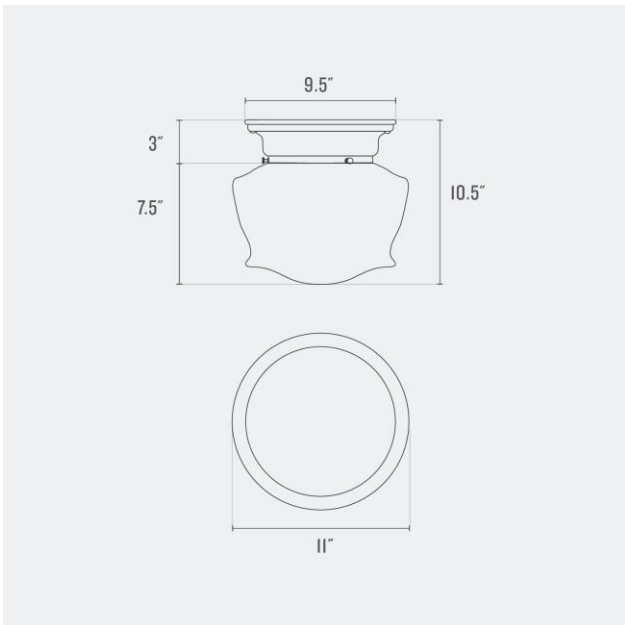

Voltage: 120/220 V

Location Rating: Damp

Dimensions:

Width: 13.5"

Depth: 13.5"

Canopy Width: 9.5"

Fitter Size: 6"

Materials: Brass, Glass

Depth: 16.5"

Canopy Width: 9.5"

Fitter Size: 6"

Materials: Brass, Glass

One year guarantee

Finish Options

Polished Nickel
(PN)

True Black
(TB)

Product Origin: Processed and assembled in Portland, Oregon using ethically-sourced domestic and global components.

UL Listed: Yes

Max Wattage: 100 W

Voltage: 120/220 V

Location Rating: Damp

Dimensions:

Width: 11"

Depth: 11"

Canopy Width: 9.5"

Fitter Size: 6"

Materials: Brass, Glass

One year guarantee

Finish Options

Natural Brass
(NB)

Polished Nickel
(PN)