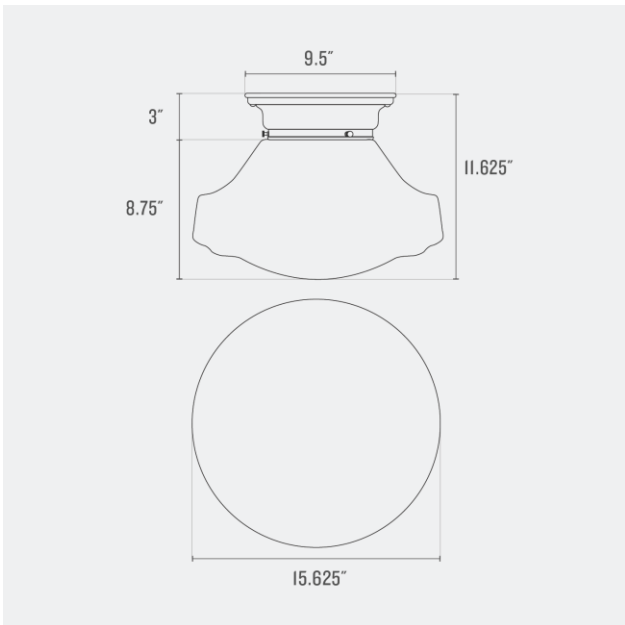

Voltage: 120/220 V

Location Rating: Damp

Dimensions:

Width: 13.5"

Depth: 13.5"

Canopy Width: 9.5"

Fitter Size: 6"

Materials: Brass, Glass

Max Wattage: 100 W

Voltage: 120/220 V

Location Rating: Damp

Dimensions:

Width: 13.75"

Depth: 13.75"

Canopy Width: 9.5"

Fitter Size: 6"

UL Listed: Yes

Max Wattage: 100 W

Voltage: 120/220 V

Location Rating: Damp

Dimensions:

Width: 15.625"

Depth: 15.625"

Canopy Width: 9.5"

Fitter Size: 6"

Materials: Brass, Glass

One year guarantee

Finish Options

Satin Nickel
(SN)

Polished Nickel
(PN)

Natural Brass
(NB)

True Black
(TB)