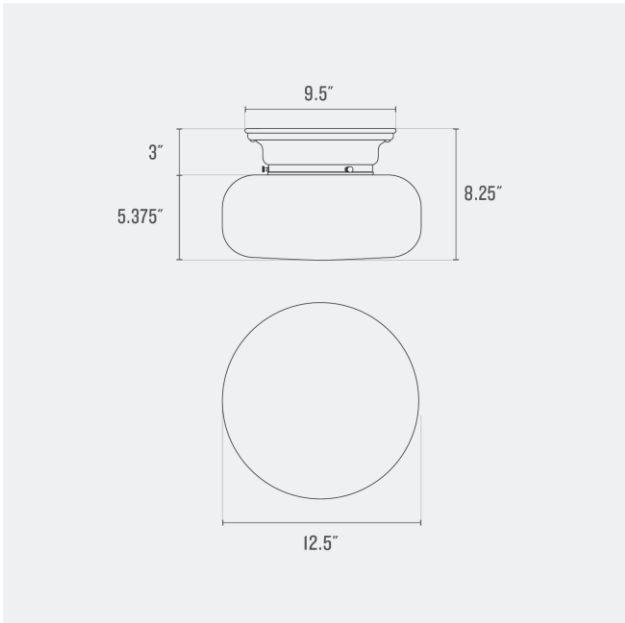

Voltage: 120/220 V

Location Rating: Damp

Dimensions:

Width: 13.5"

Depth: 13.5"

Canopy Width: 9.5"

Fitter Size: 6"

Materials: Brass, Glass

Product Origin: Processed and assembled in Portland, Oregon using ethically-sourced domestic and global components.

UL Listed: Yes

Max Wattage: 100 W

Voltage: 120/220 V

Location Rating: Damp

Dimensions:

Width: 12.5"

Depth: 12.5"

Canopy Width: 9.5"

Fitter Size: 6"

Materials: Brass, Glass

One year guarantee

Finish Options

Natural Brass
(NB)

True Black
(TB)

Depth: 16.5"

Canopy Width: 9.5"

Fitter Size: 6"

Materials: Brass, Glass

One year guarantee

Finish Options

Polished Nickel
(PN)

True Black
(TB)