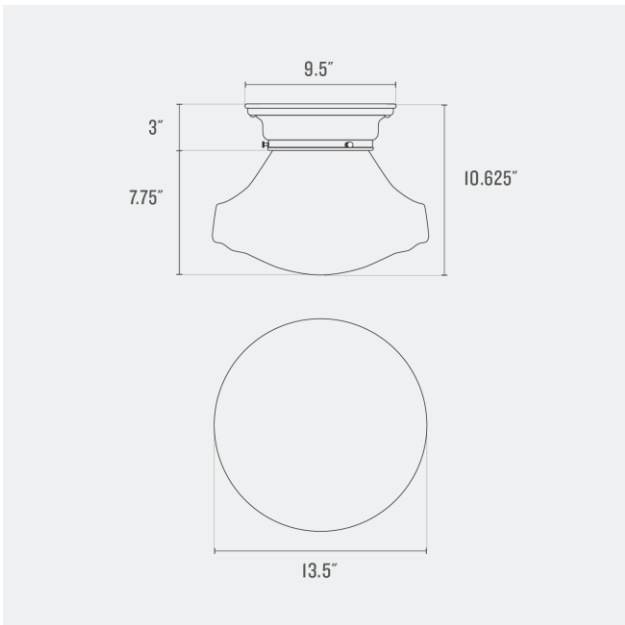

Finish Options

Natural Brass
(NB)

Polished Nickel
(PN)

True Black
(TB)

Satin Nickel
(SN)

Glass Options

Opal Glass
(OP)